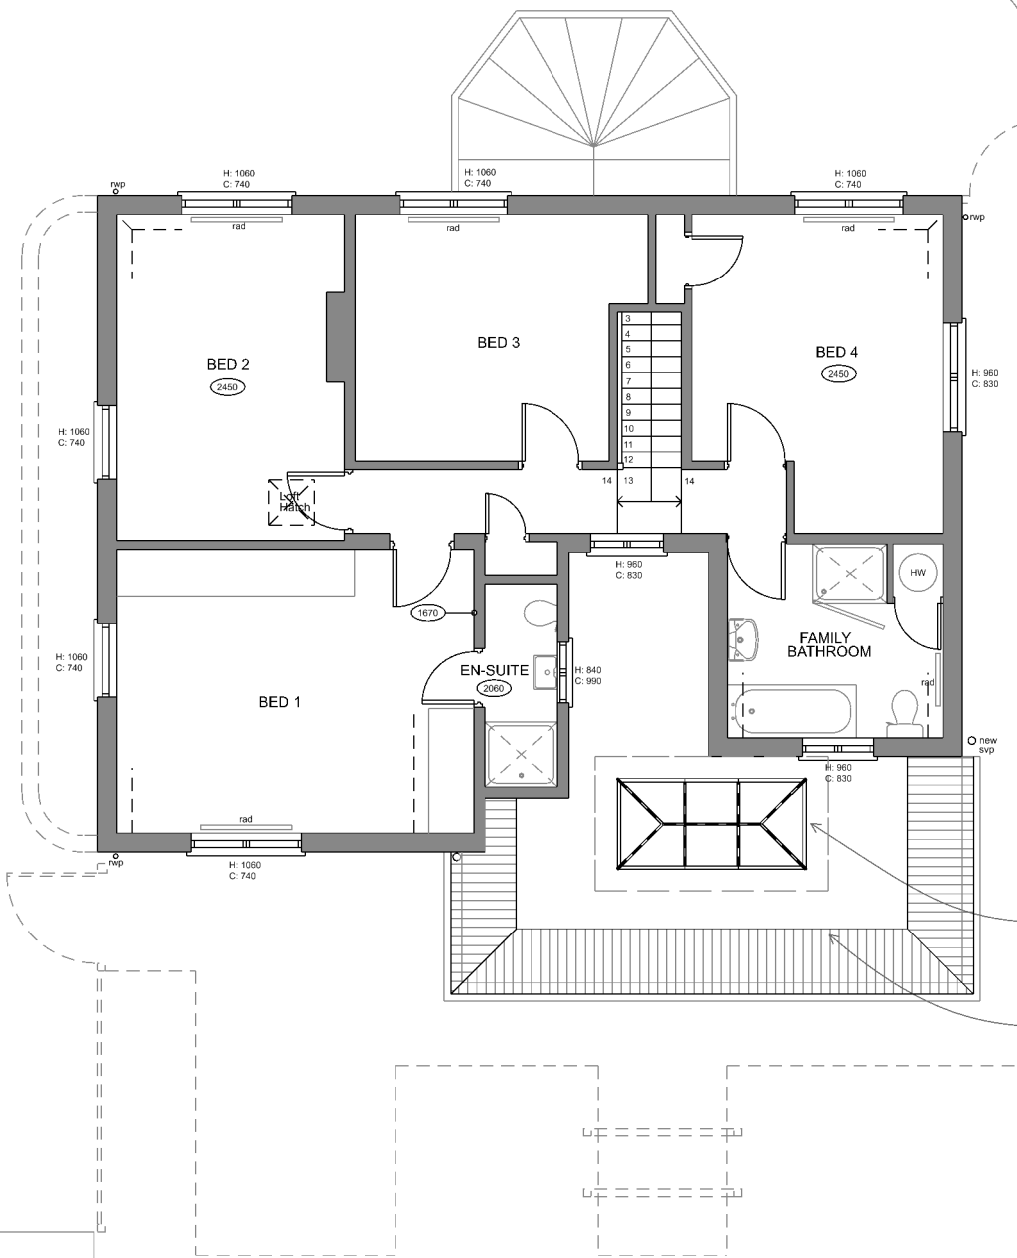

Viewfield Cottage

Crown roof with lantern rooflight
 Plain clay roof tiles to match existing

PROPOSED FIRST FLOOR PLAN

Viewfield Cottage Longcroft Lane, Bovington Hemel Hempstead Hertfordshire, HP3 0JL FOR Mr & Mrs Atkinson			
PROPOSED FIRST FLOOR PLAN			
1:100@A3	NOV '23	DATE	PROJECT
AEB	06	-	-
BLACKWOOD - ARCHITECTS 3 Carrera House Merlin Centre Gatehouse Close Aylesbury HP19 8DP Tel: 01296 399959			