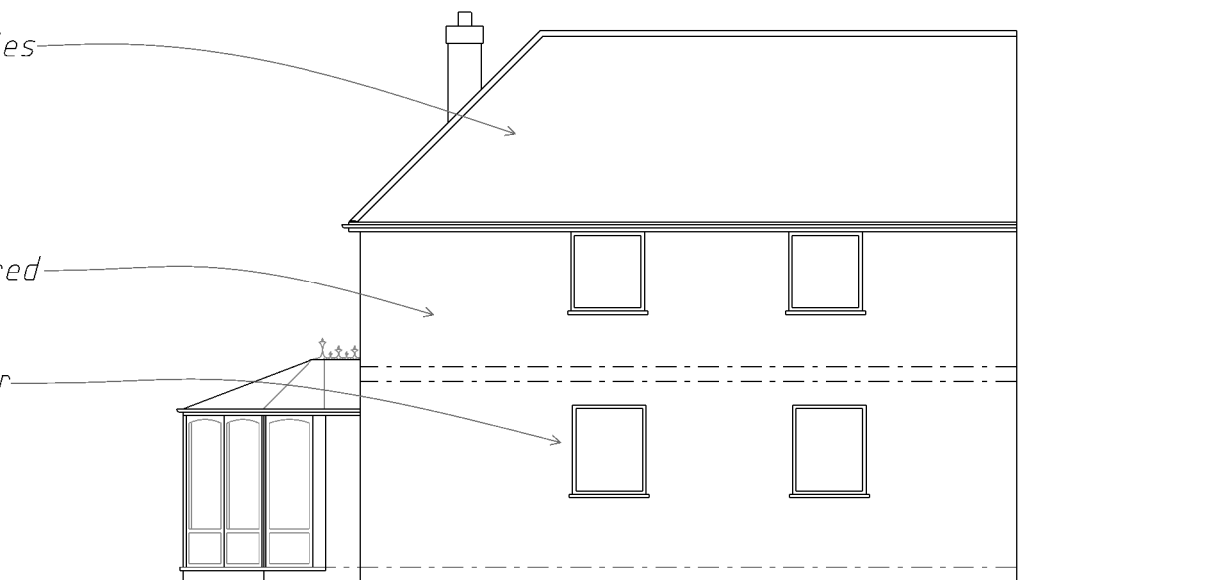

**EXISTING FRONT ELEVATION**

**EXISTING SIDE ( NE ) ELEVATION**

*Plain clay roof tiles*

*Off- white rendered walls*

*Dark brown timber windows*

**EXISTING REAR ELEVATION**

**EXISTING SIDE ( SW ) ELEVATION**

# Viewfield Cottage

SCALE 1:100 @A3

Viewfield Cottage  
Longcroft Lane, Bovington  
Hemel Hempstead  
Hertfordshire, HP3 0JL  
FOR Mr & Mrs Atkinson

EXISTING ELEVATIONS

1:100@A3	NOV '23	DATE	REVISION
AEB	04		-