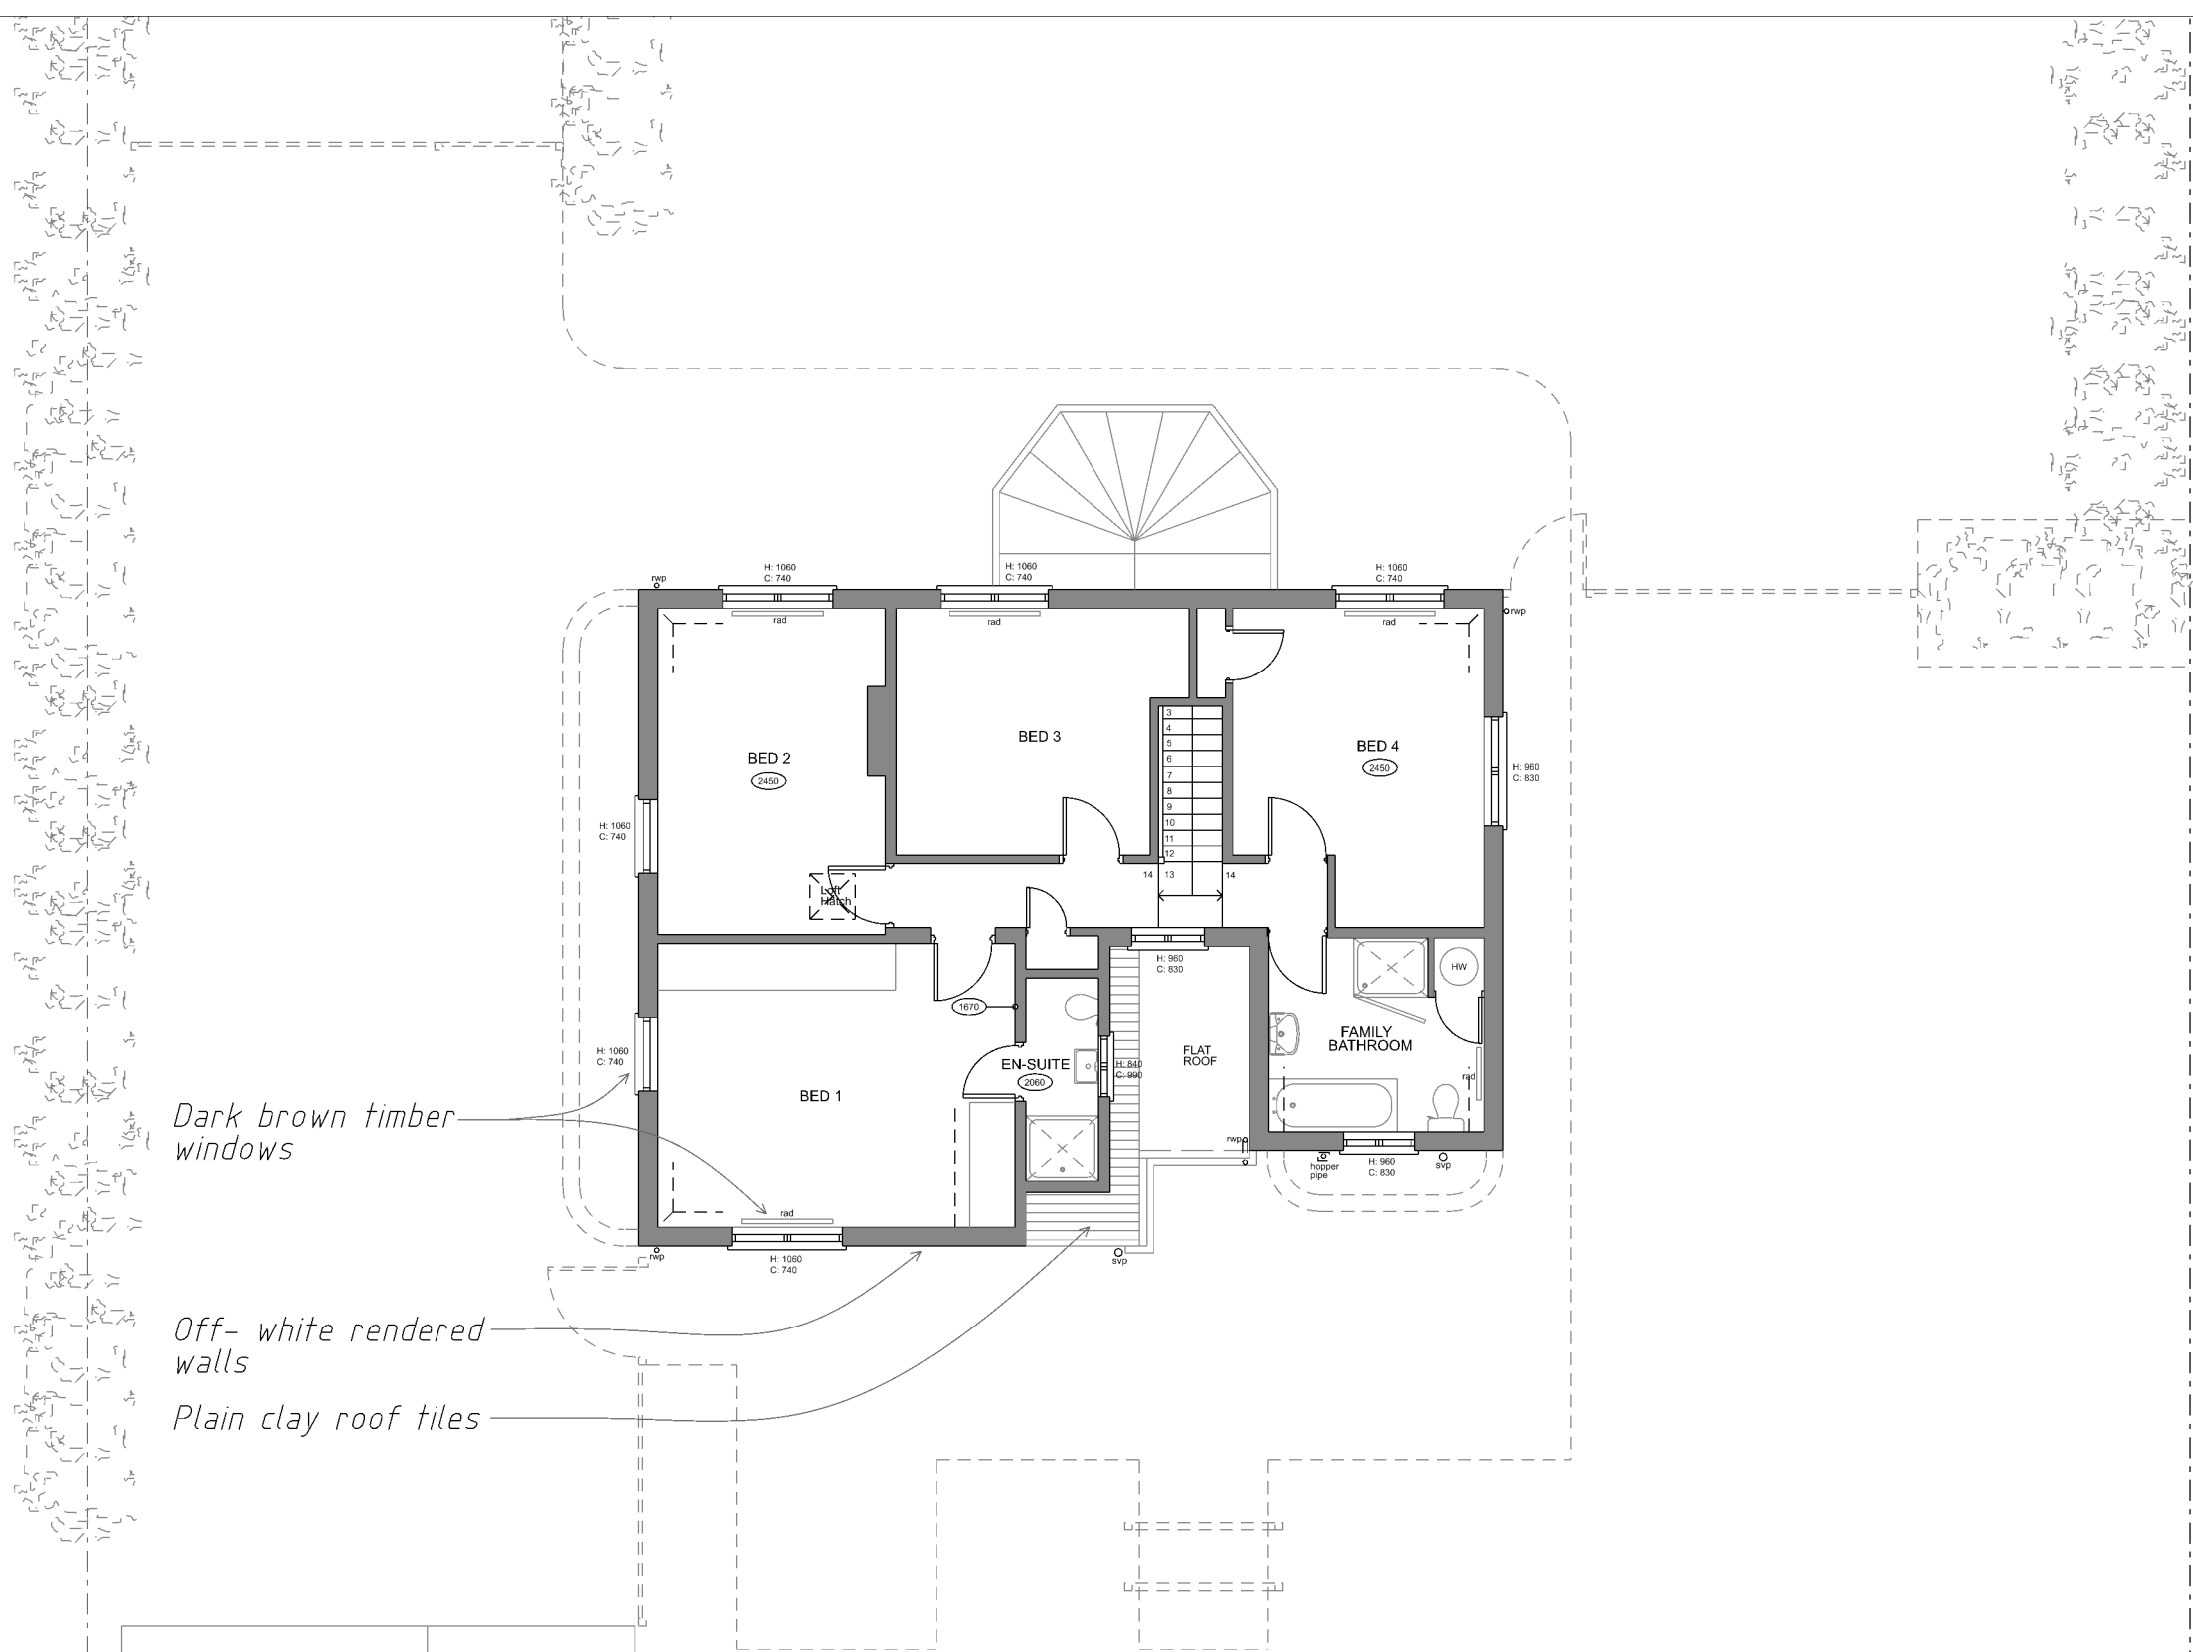

Viewfield Cottage

Dark brown timber windows

Off- white rendered walls

Plain clay roof tiles

EXISTING FIRST FLOOR PLAN

SCALE 1:100 @A3

Viewfield Cottage
 Longcroft Lane, Bovington
 Hemel Hempstead
 Hertfordshire, HP3 0JL
 FOR Mr & Mrs Atkinson

EXISTING FIRST FLOOR PLAN

1:100@A3 NOV '23 OPEN PROTECTED

AEB 03 -

BLACKWOOD - ARCHITECTS
 3 Carrera House
 Merlin Centre
 Gatehouse Close
 Aylesbury HP19 8DP
 Tel: 01296 399959