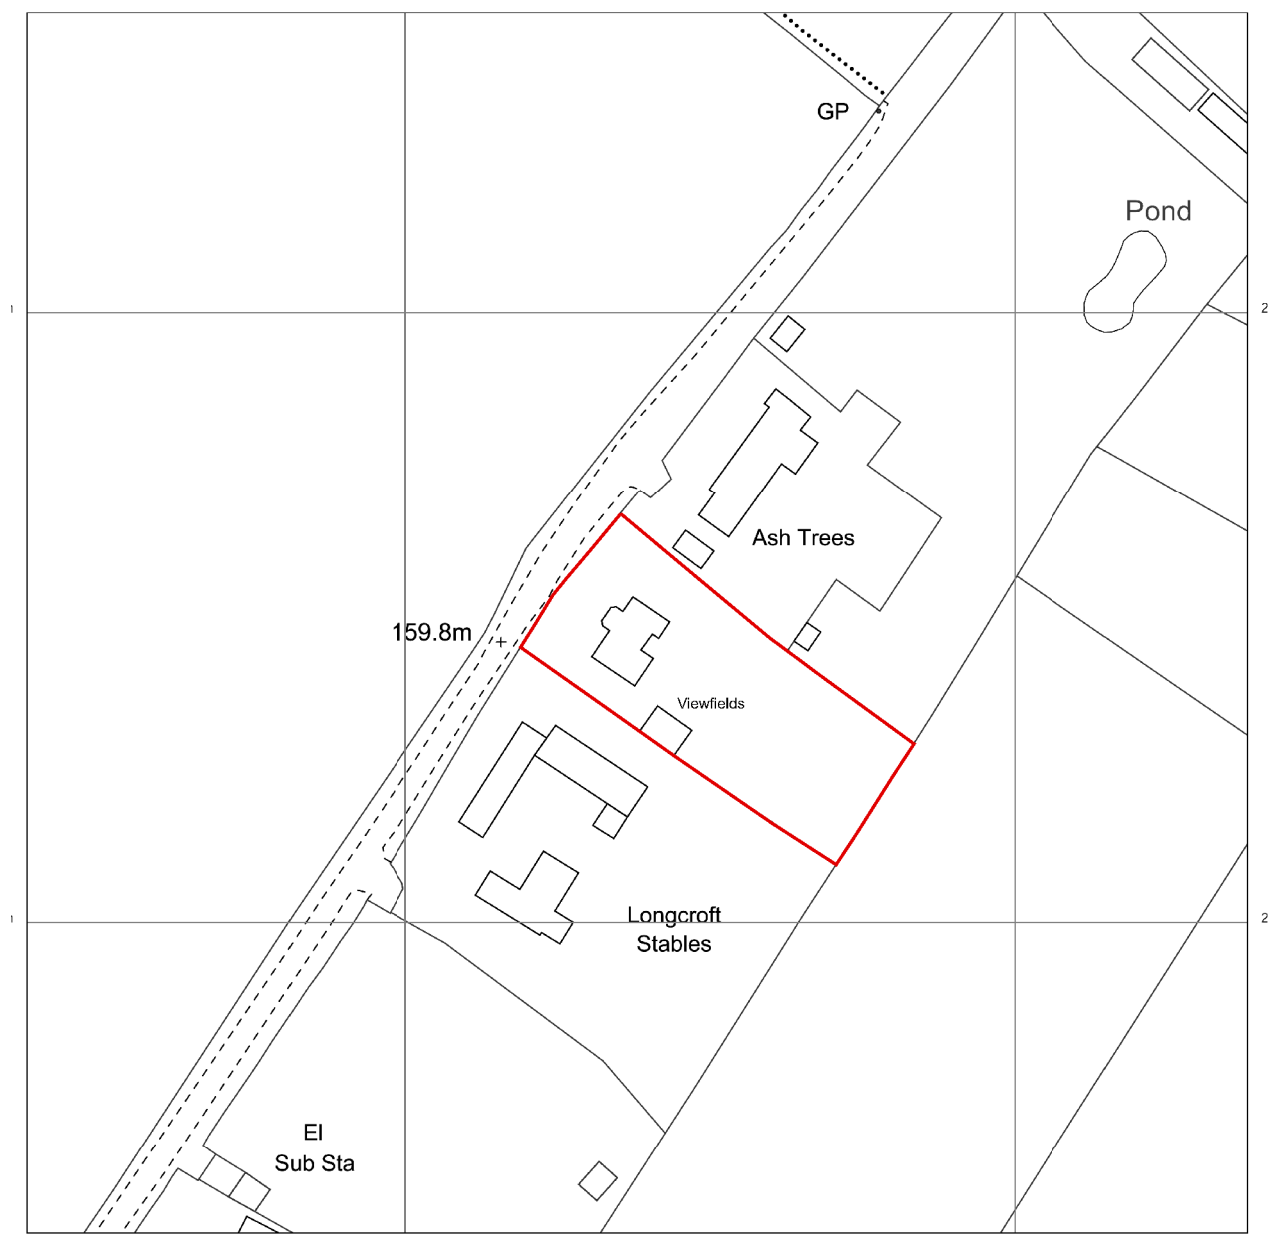

N
BLOCK PLAN - 1:500
SCALE 1:500 @A3
0 10 20 30m

N
LOCATION MAP - 1:1250
SCALE 1:1250 @A3
0 50 100m

Viewfield Cottage

Viewfield Cottage Longcroft Lane, Bovington Hemel Hempstead Hertfordshire, HP3 0JL FOR Mr & Mrs Atkinson		
BLOCK PLAN / LOCATION MAP		
1:500 / 1250 @A3	NOV '23	
AEB	01	-
BLACKWOOD - ARCHITECTS 3 Carrera House Gatehouse Close Aylesbury HP19 8DP Tel: 01296 399959		