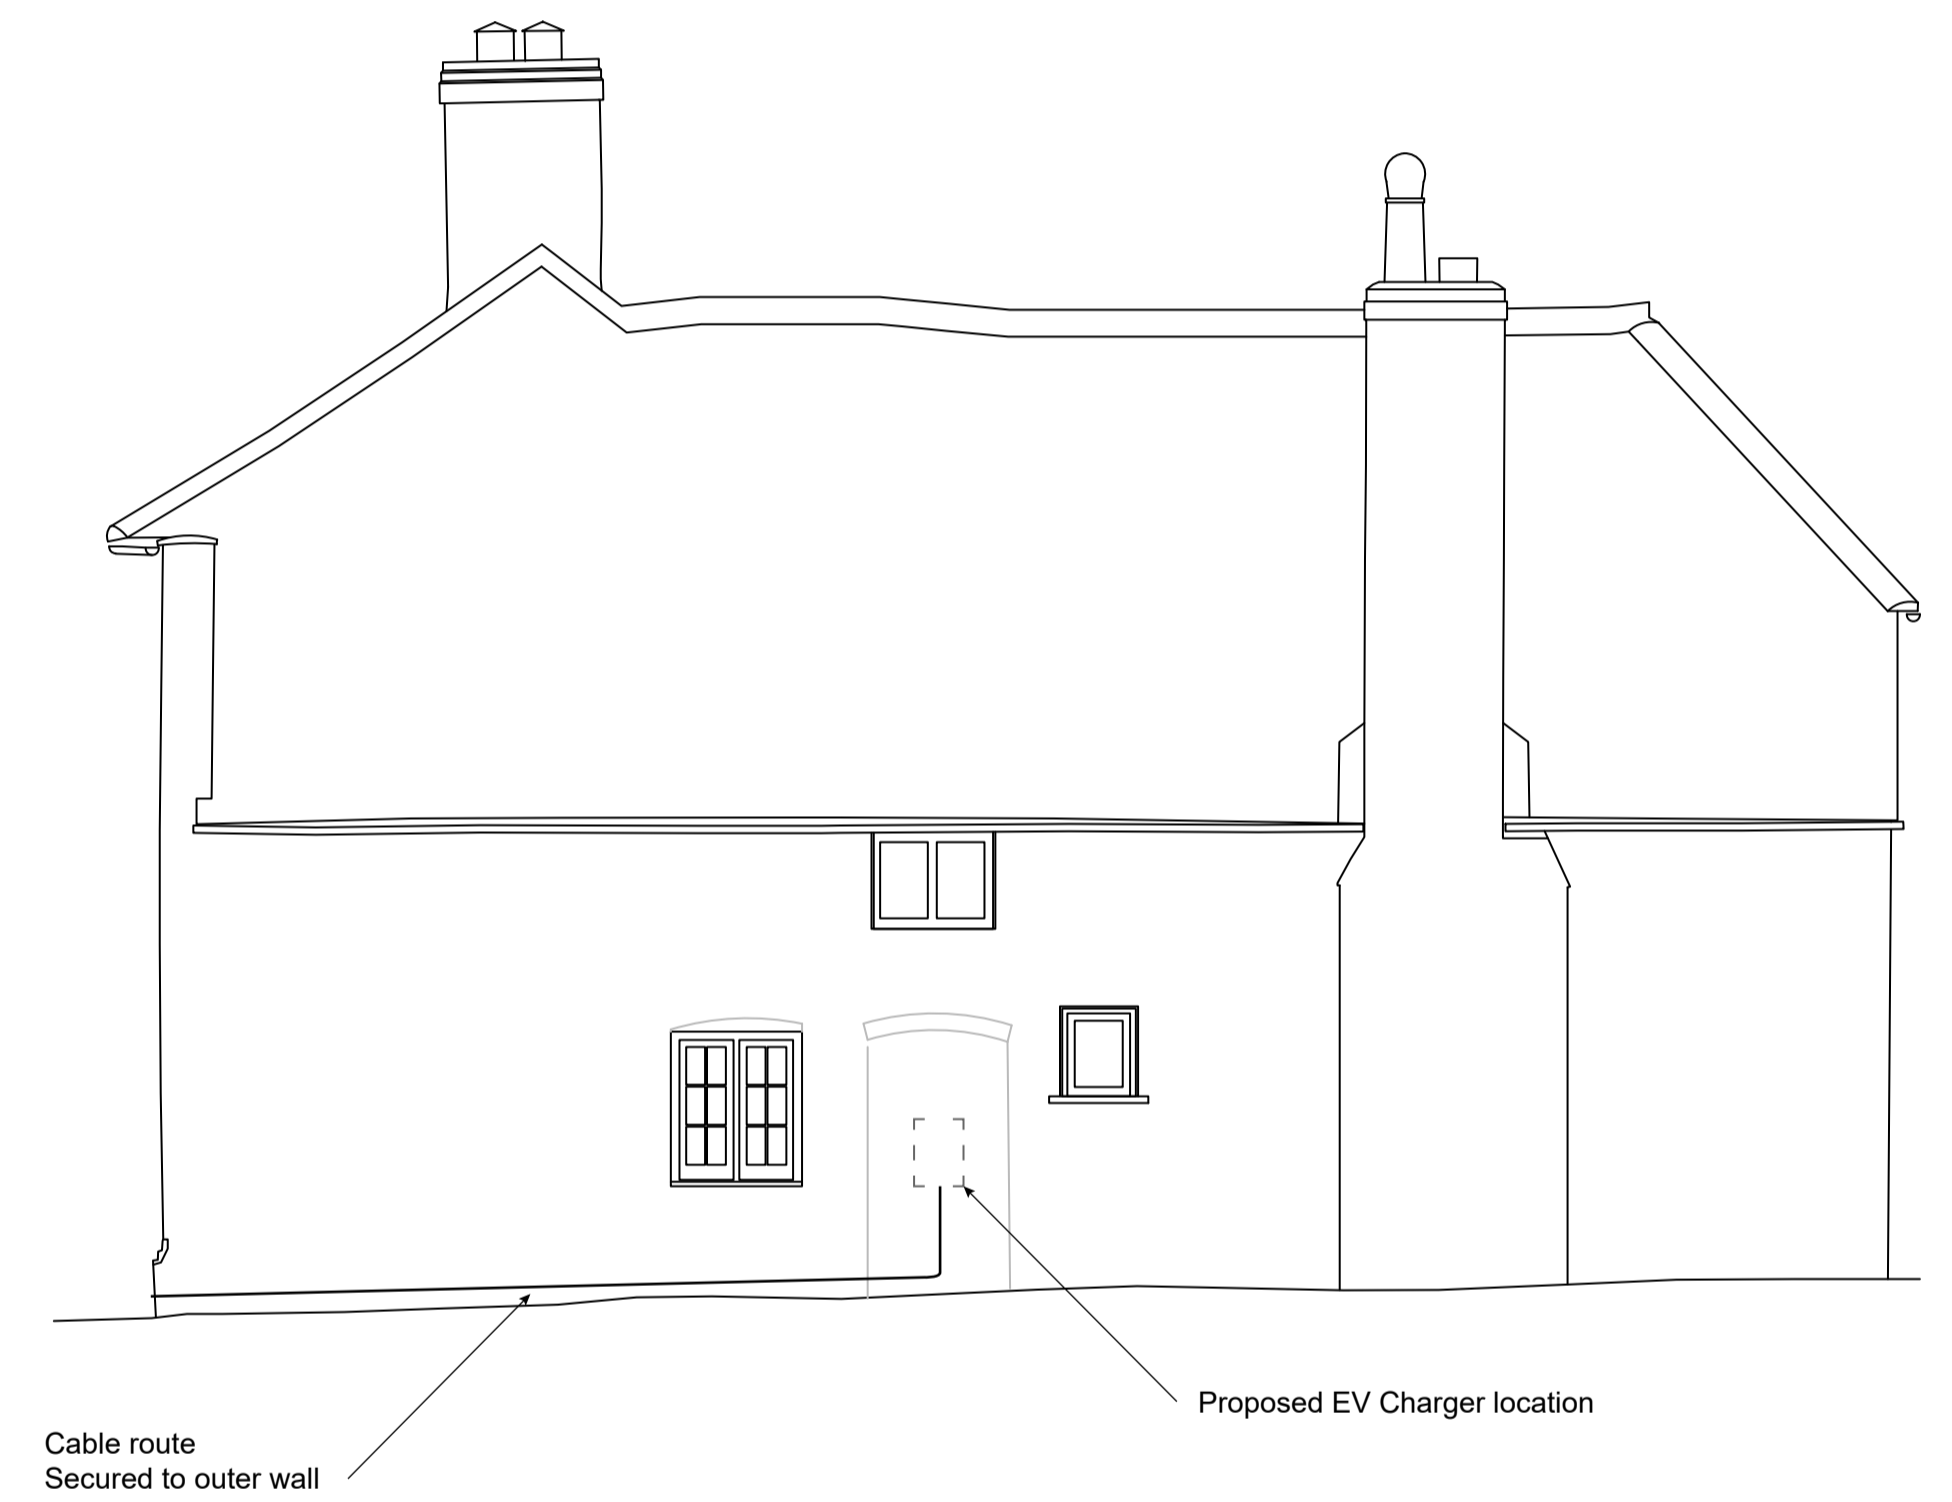

FRONT ELEVATION

SIDE ELEVATION

OLD PLOUGH
HURSTBOURNE TARRANT

drawing

Elevations
1 sheet of 1

scale
1:50 - A1

date
03-10-23