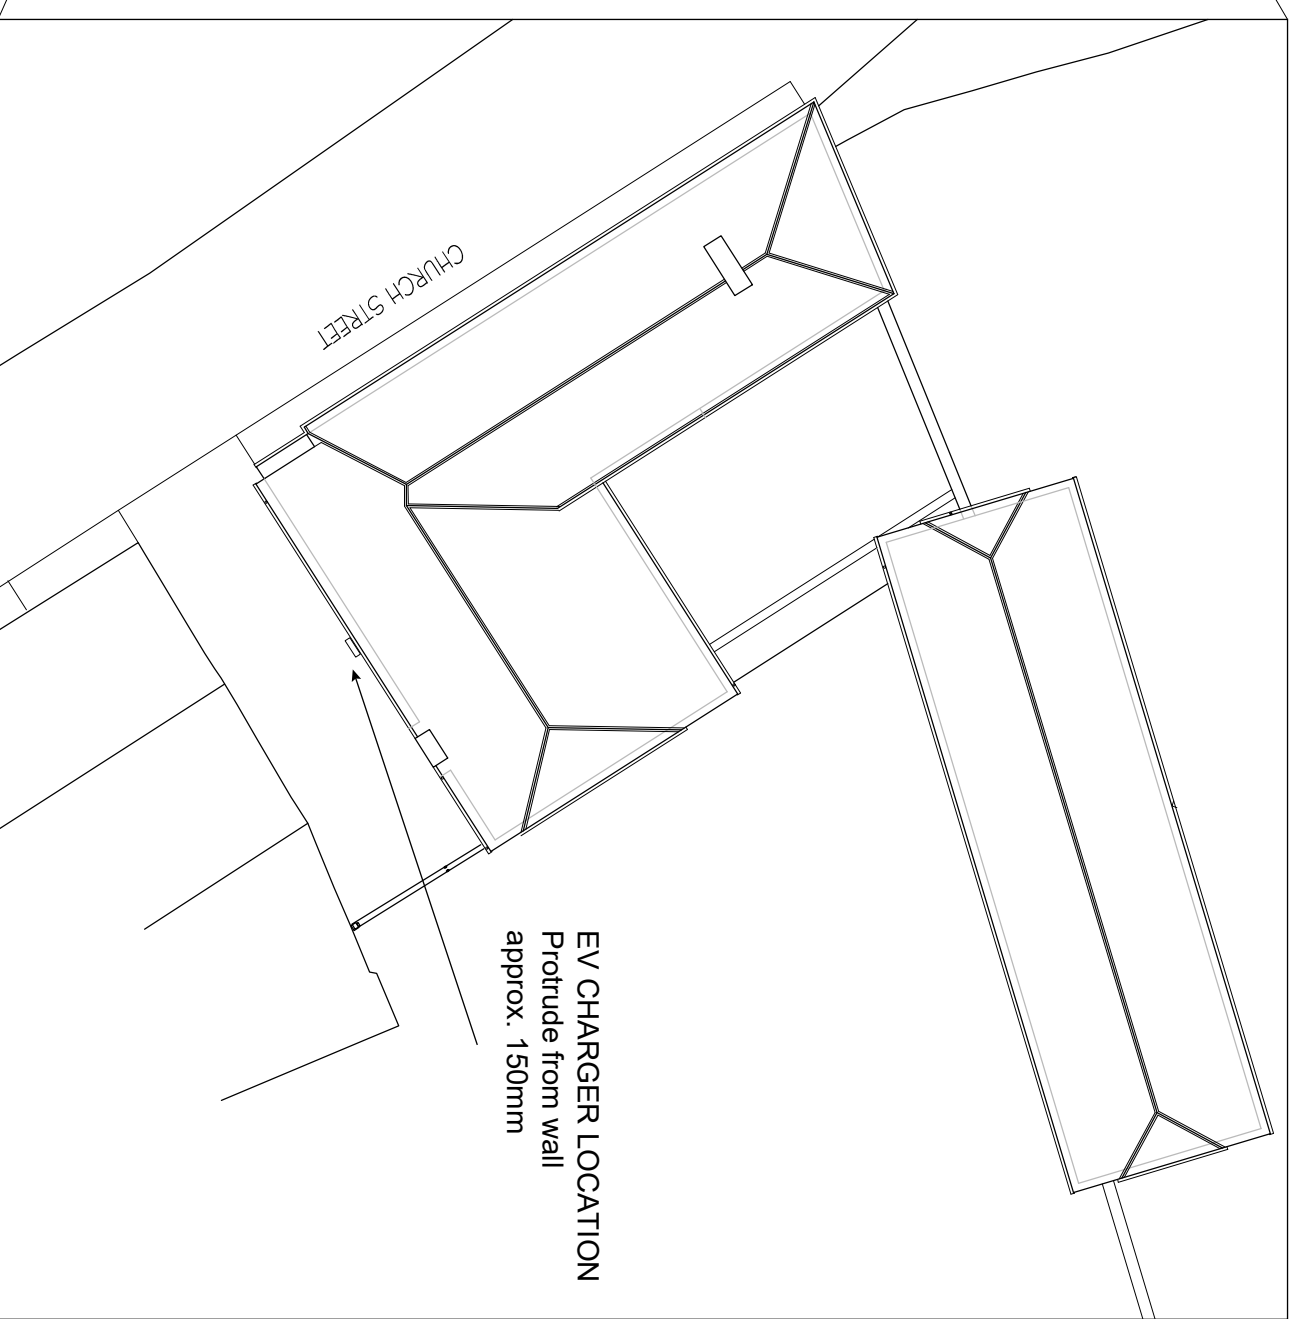

location plan

site plan

OLD PLOUGH
HURSTBOURNE TARRANT

drawing

SITE PLAN

1 sheet of 1

scale

1:1250 - 1:200 - A3