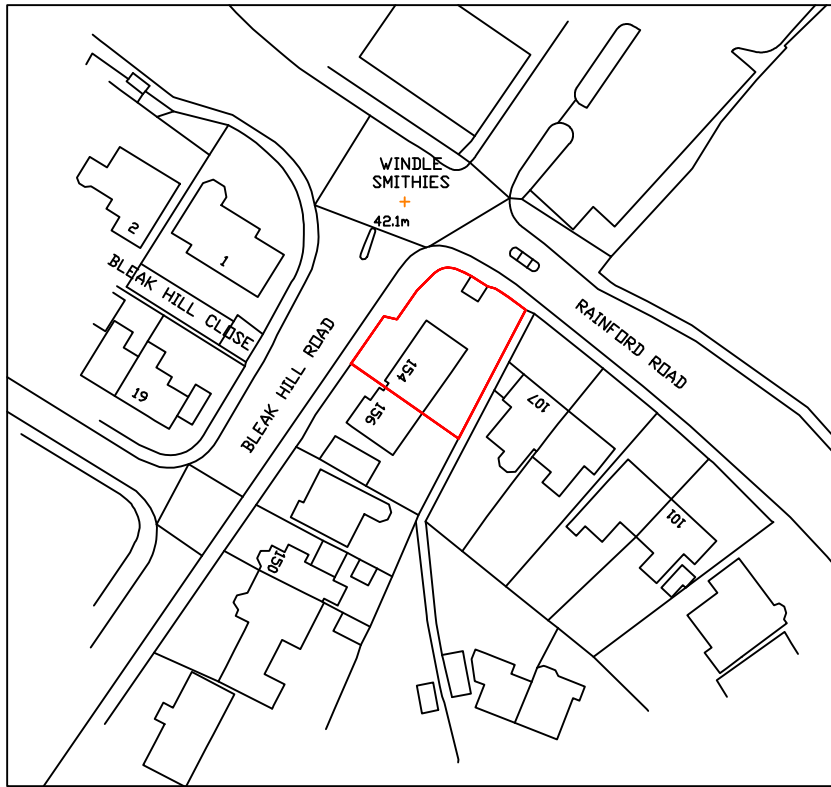

Location Plan  
Scale 1:1250 @A4

Rev.	Description	By	Date
Project Mr M Beech, 154 Bleakhill Road, St Helens, WA10 6DN		Drawing Title Location Plan	
		Drawing No.	Rev.
		Drawn by J.TD.	Scale 1:1250@A4
		Date Oct' 23	