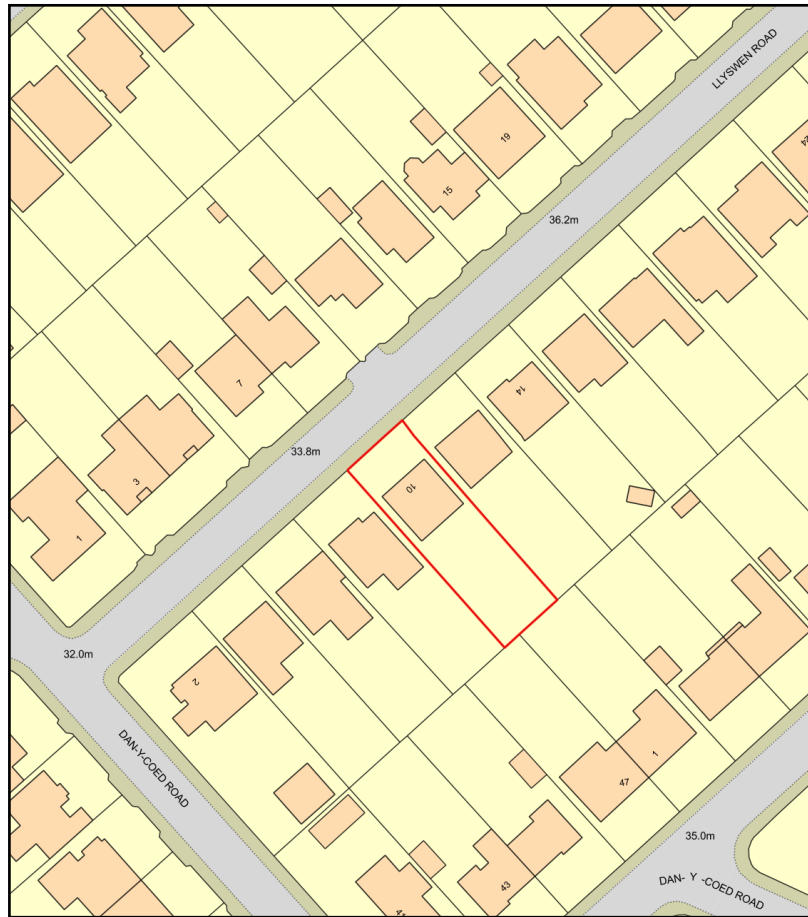

10 Llyswen Road

Plan Produced for: Site Location
Date Produced: 17 Nov 2023
Plan Reference Number: TQRQM23321142632618
Scale: 1:1250 @ A4