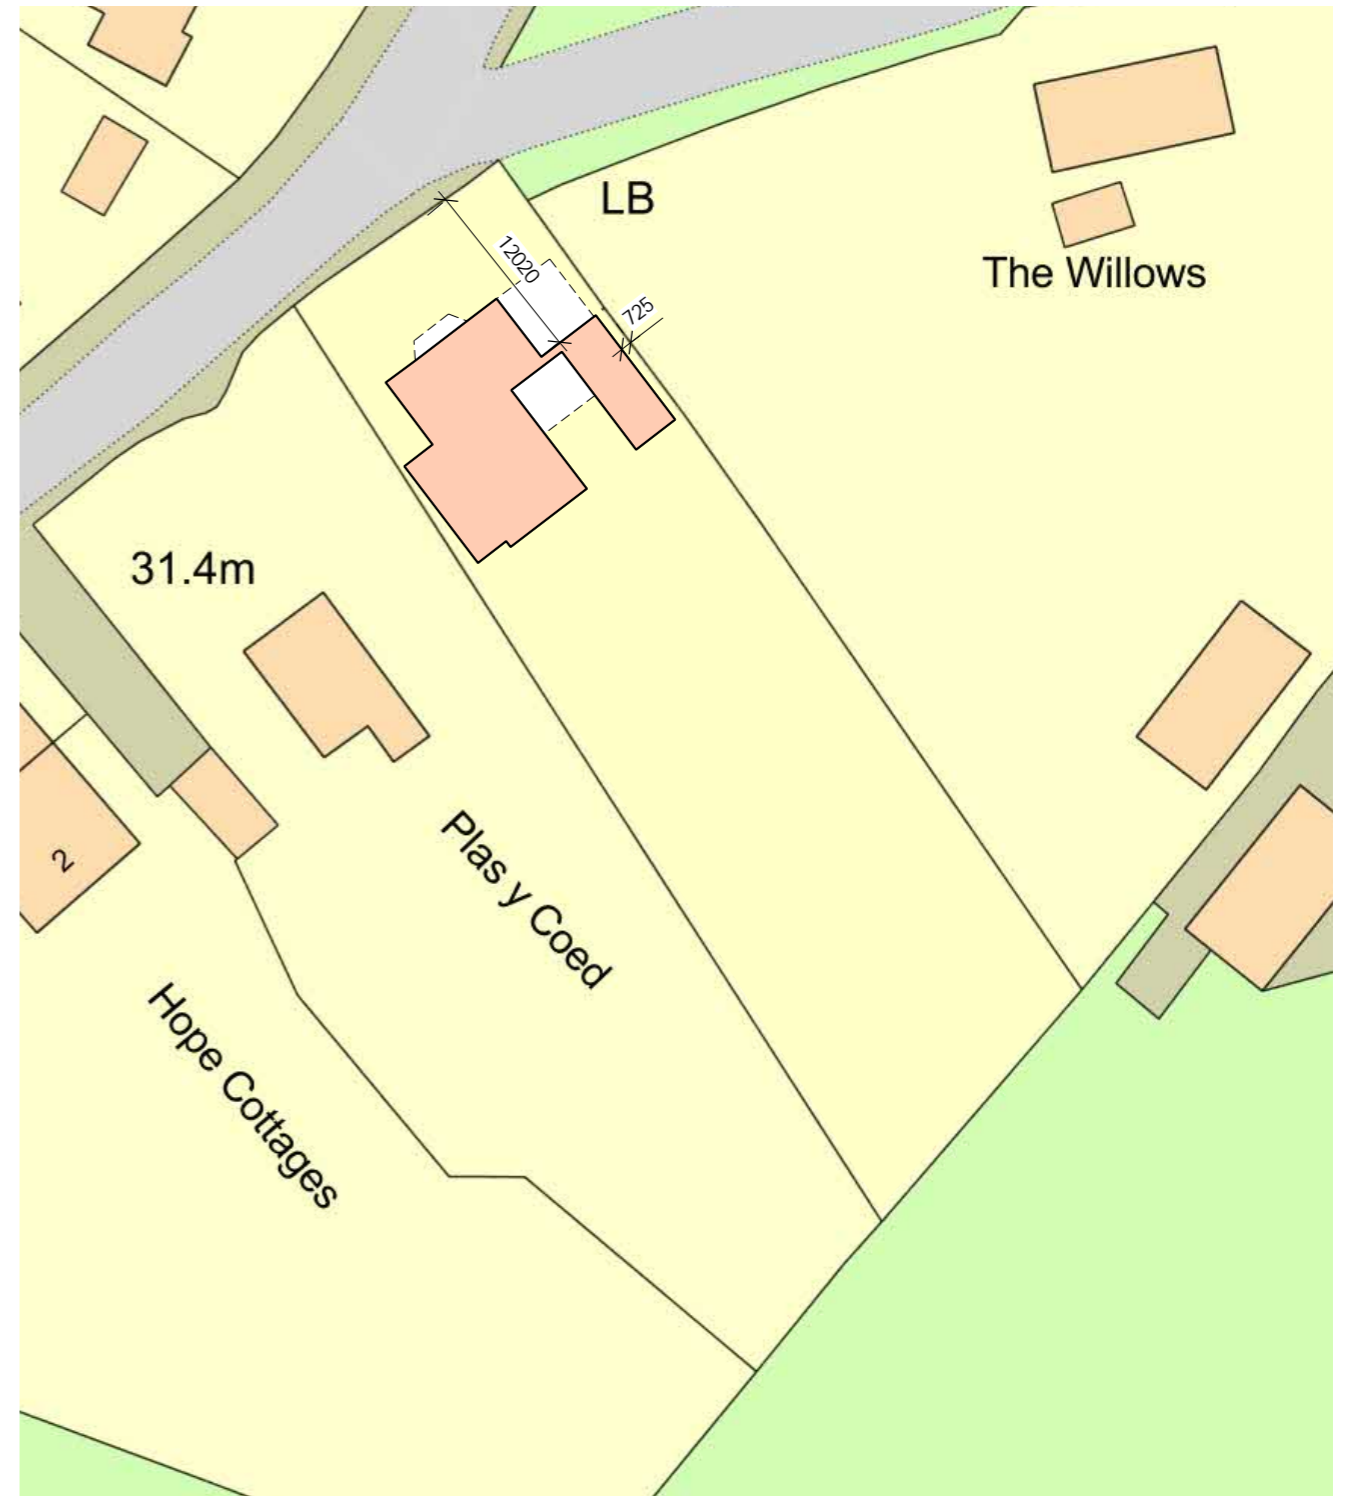

SITE / BLOCK PLAN AS EXISTING

SITE / BLOCK PLAN AS PROPOSED

Drawing Title - <i>Site/Block Plans as Existing and as Proposed</i>	Drawing No. - 101 Scale - 1:500 at A3
Project - <i>The Red House, Bradfield, Essex</i>	Date - <i>November 2023</i>
Do not scale from drawing, work to noted dimensions only	Revision -