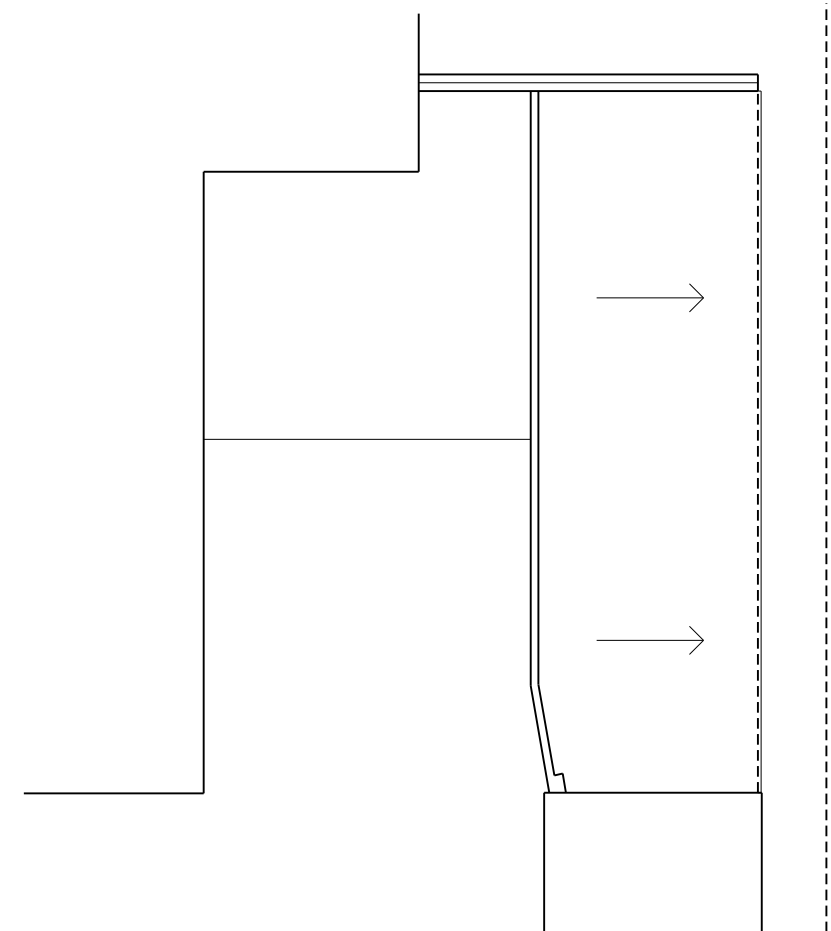

EXISTING FLOOR PLAN @ 1:50

EXISTING SECTION @ 1:50

EXISTING ROOF PLAN @ 1:100

Drawing Title - <i>Floor Plan, Roof Plan and Section as Existing</i>	Drawing No. - 102	Scale - 1:50/1:100 at A3
Project - <i>The Red House, Bradfield, Essex</i>	Date - <i>November 2023</i>	Revision -
<i>Do not scale from drawing, work to noted dimensions only</i>		