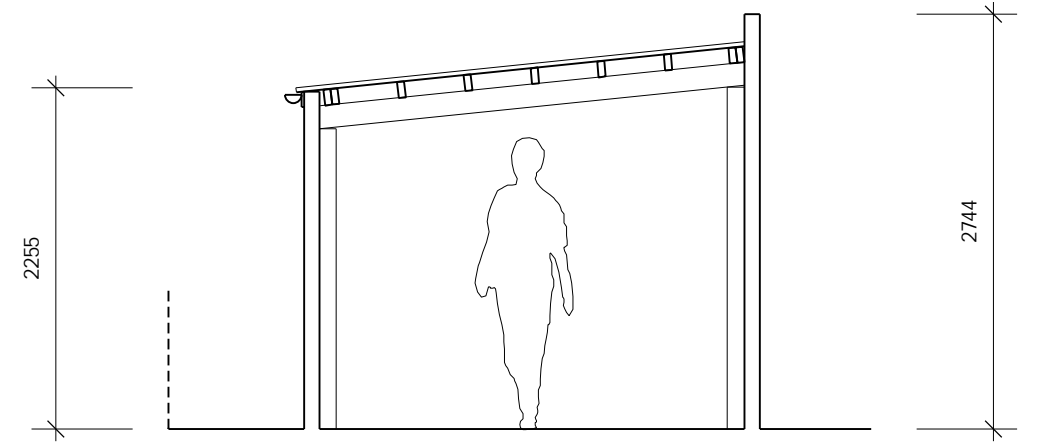

EXISTING FLOOR PLAN @ 1:50

EXISTING SECTION @ 1:50

EXISTING ROOF PLAN @ 1:100

Drawing Title - <i>Floor Plan, Roof Plan and Section as Existing</i>	Drawing No. - 102	Scale - 1:50/1:100 at A3
Project - <i>The Red House, Bradfield, Essex</i>	Date - <i>November 2023</i>	Revision -
<i>Do not scale from drawing, work to noted dimensions only</i>		