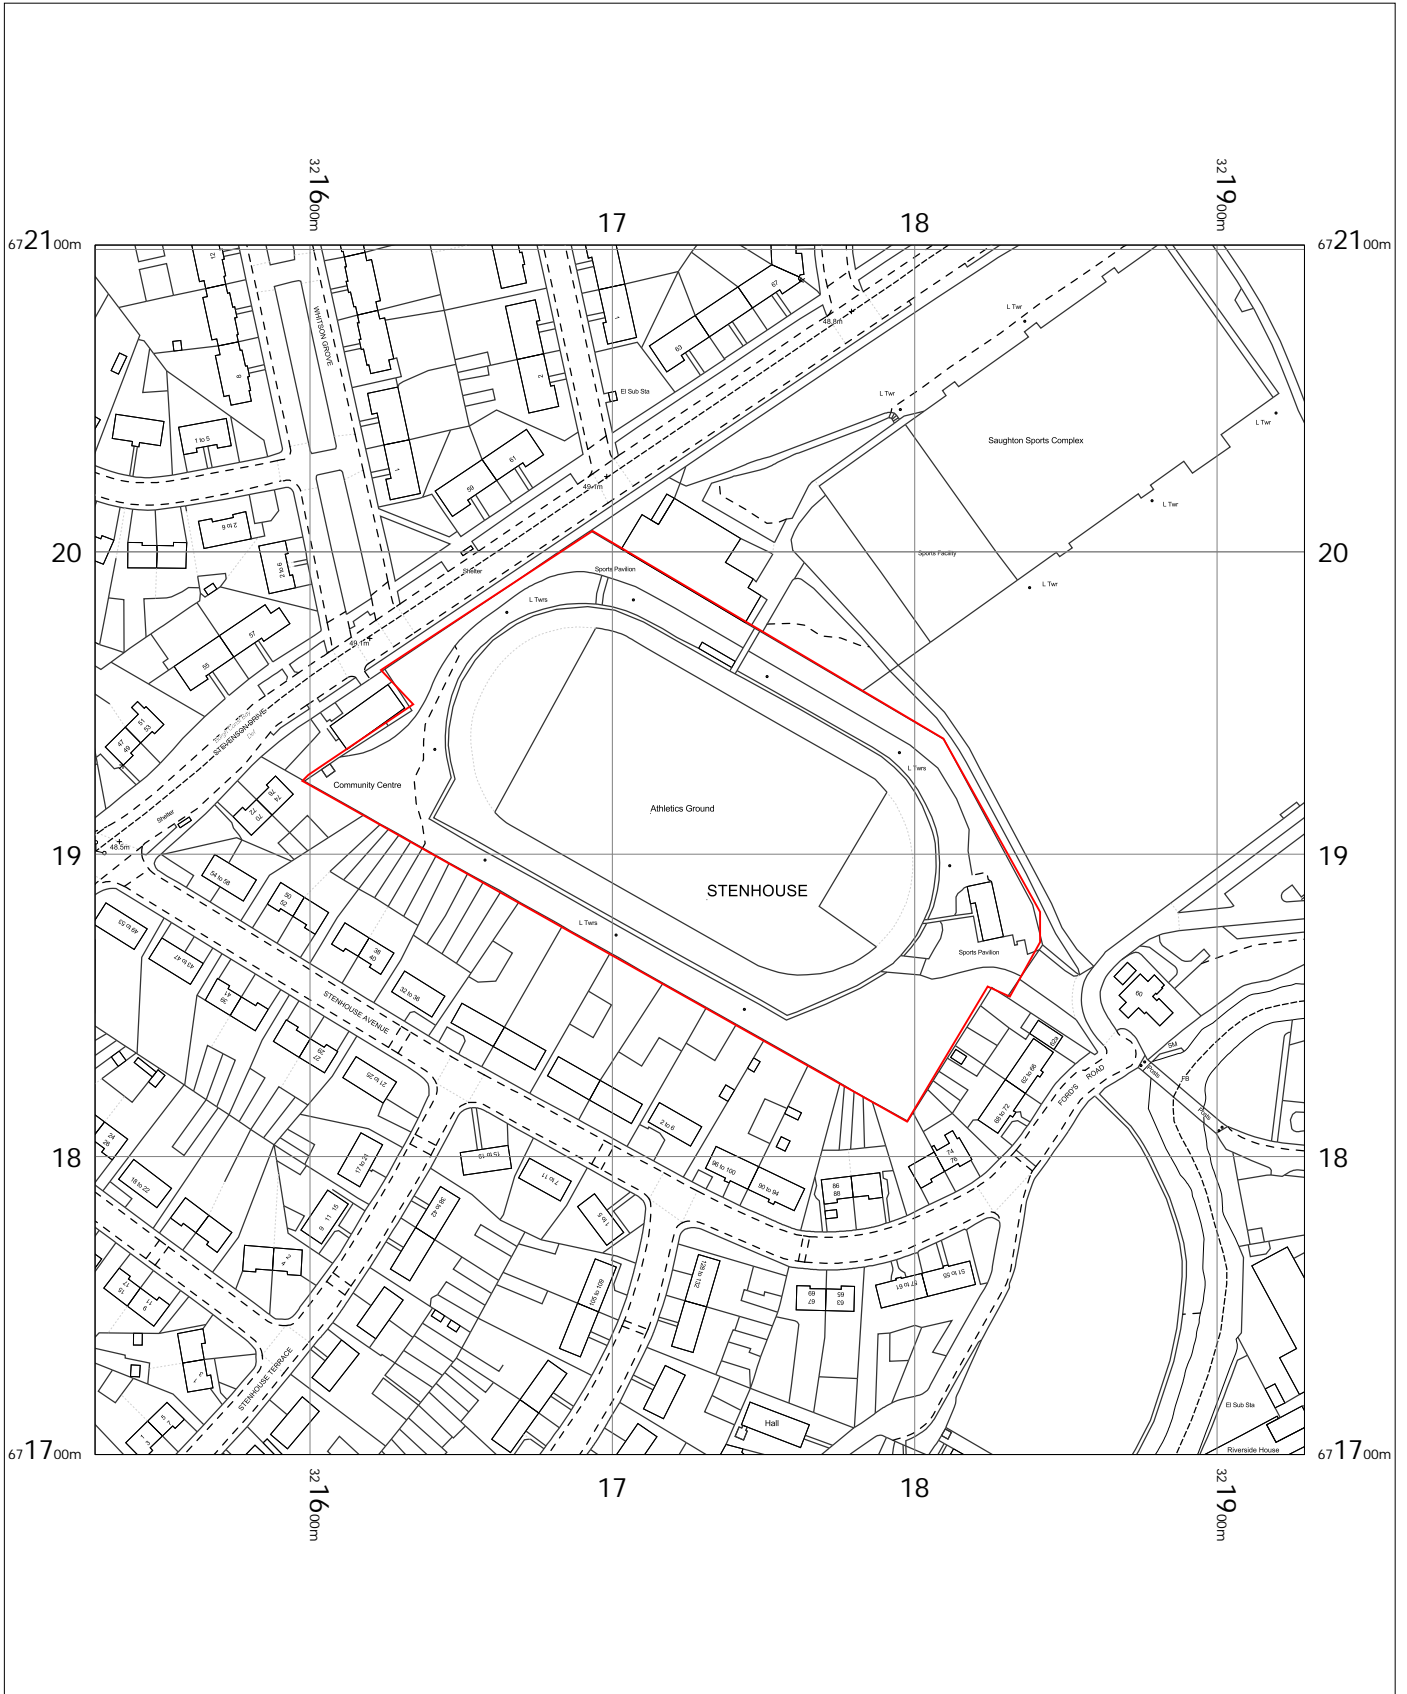

Saughton Sports Complex, 82 Stevenson Drive, EH11 3BQ

Saughton Sports Complex
82 Stevenson Drive,
Stenhouse,
Edinburgh,
EH11 3BQ

OS MasterMap 1250/2500/10000 scale
Monday, November 13, 2023, ID: MPMM4-01135498
www.nicolsondigital.com

1:2500 scale print at A4, Centre: 321729 E, 671901 N

©Crown Copyright Ordnance Survey. Licence no. 100057546