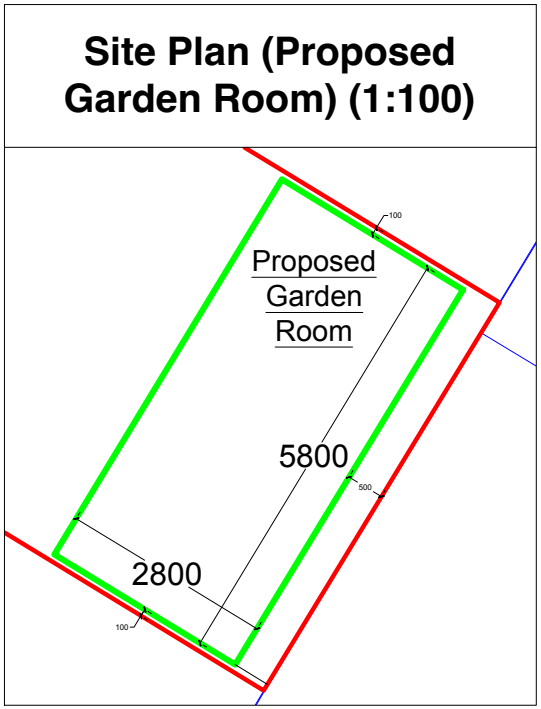

Notes:

rev	date	details	drwn	chkd

Job Title:
PROPOSED GARDEN ROOM - Amaral
7 Capella Garden, Midlothian,
Edinburgh, EH16 4FS

Drawing Title:
PROPOSED GARDEN ROOM

Scale	1:200, 1:100	Date	12/10/2023
Drwn.	JH	Chkd.	CG
Appr.	BG		
Drawing No.	CBHI-GR6401-003		

Site Plan (1:200)

Site Plan (Proposed Garden Room) (1:100)

SCALE BAR 1:200