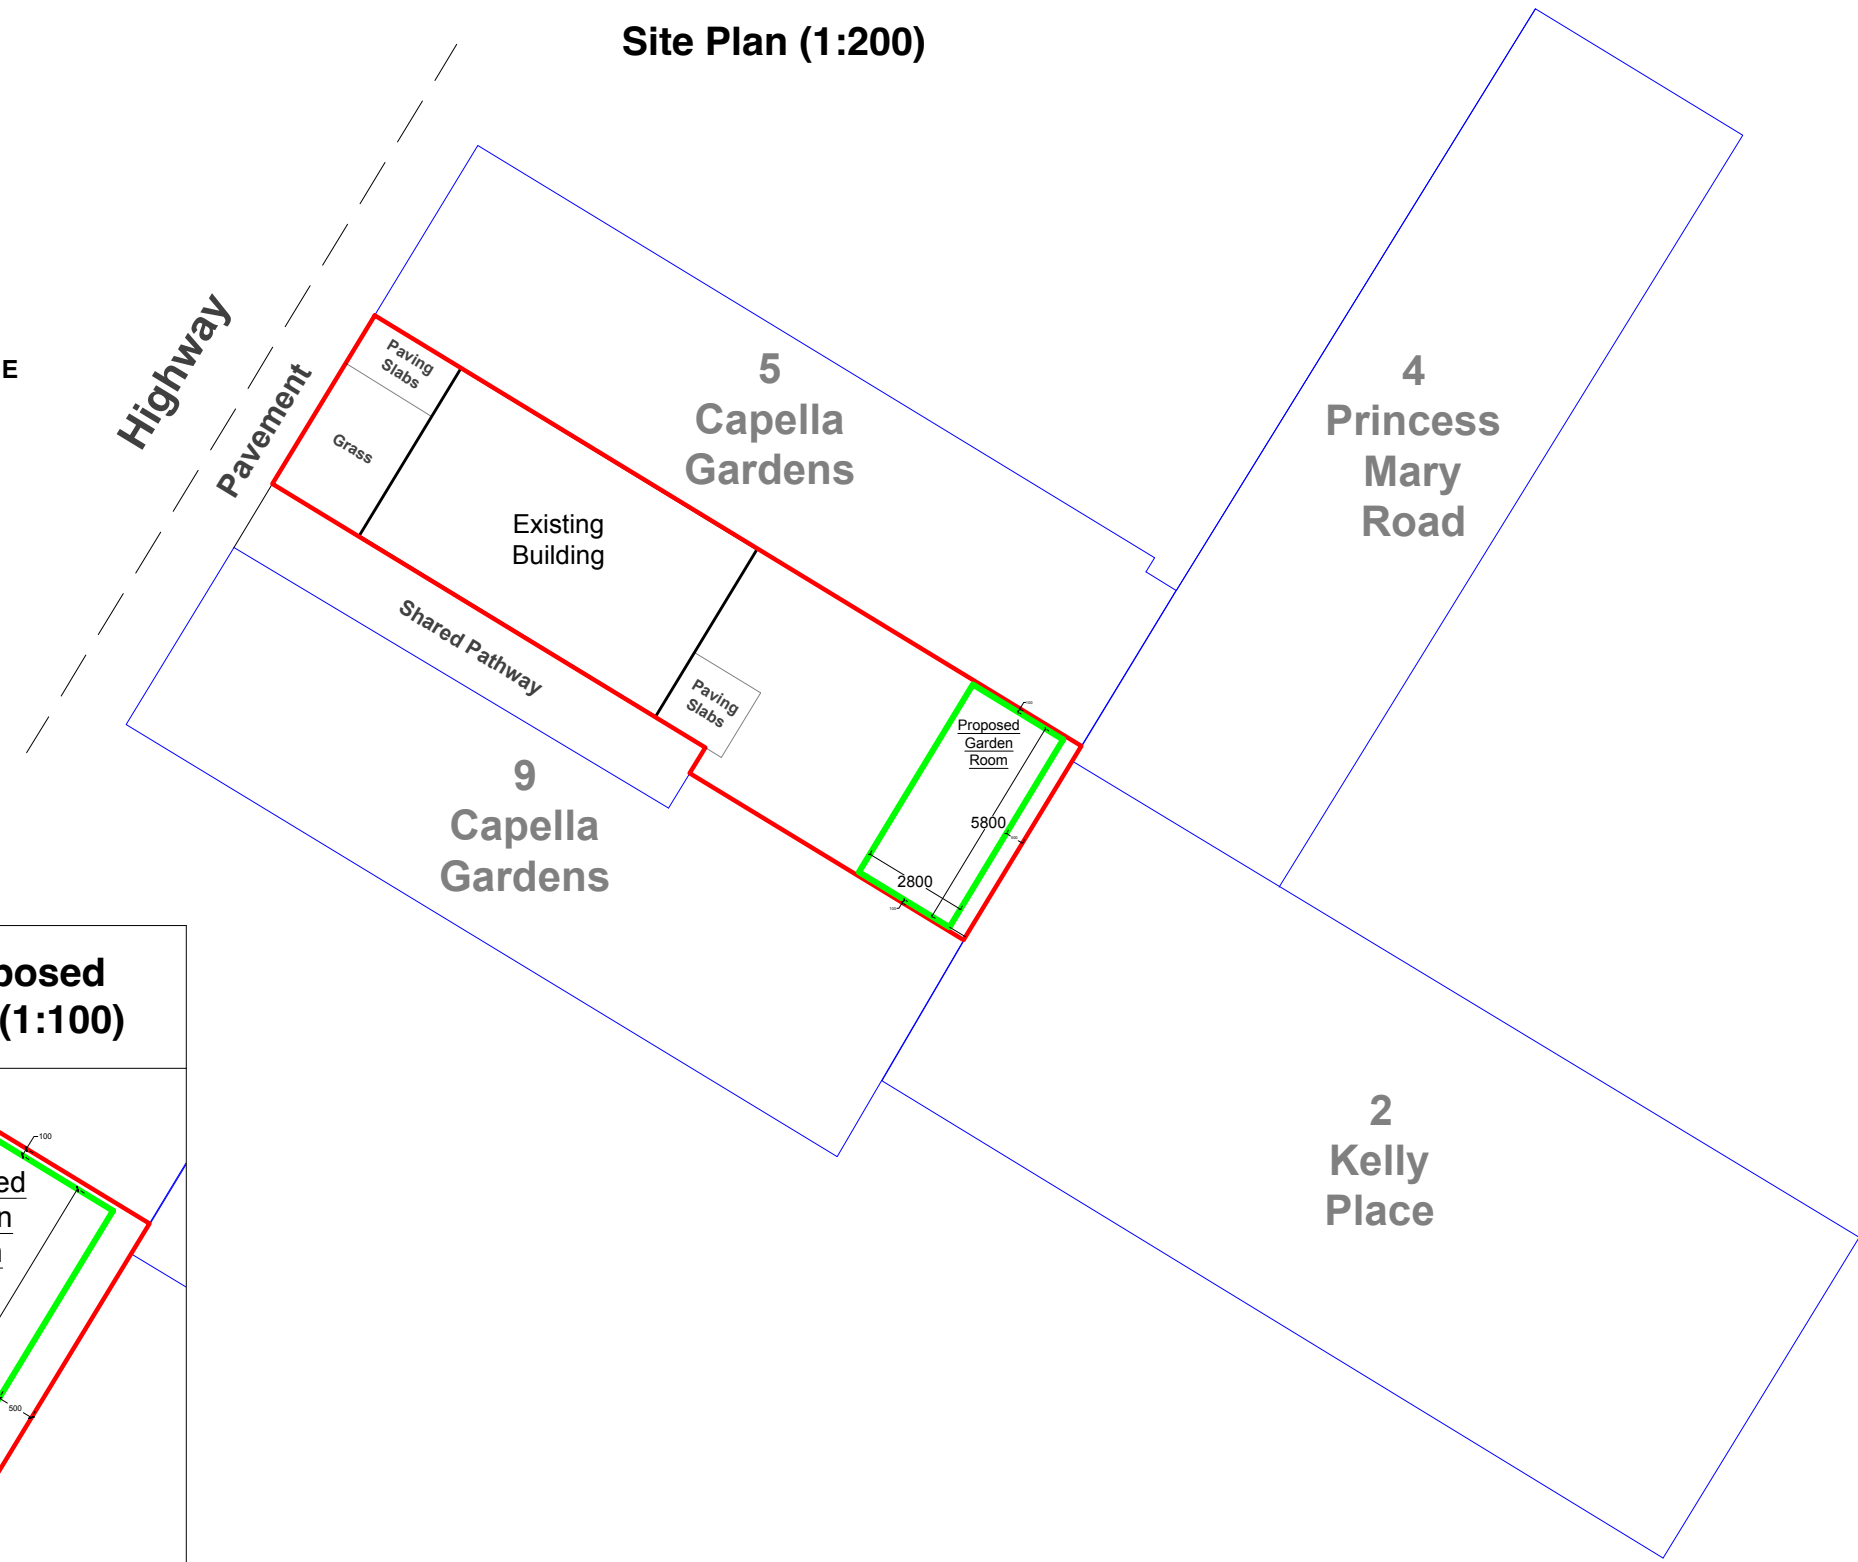

Notes:

rev	date	details	drwn	chkd

Job Title:
PROPOSED GARDEN ROOM - Amaral
7 Capella Garden, Midlothian,
Edinburgh, EH16 4FS

Drawing Title:
PROPOSED GARDEN ROOM

Scale	1:200, 1:100	Date	12/10/2023
Drwn.	JH	Chkd.	CG
Appr.	BG		
Drawing No.	CBHI-GR6401-003		

Site Plan (1:200)

Site Plan (Proposed Garden Room) (1:100)

SCALE BAR 1:200