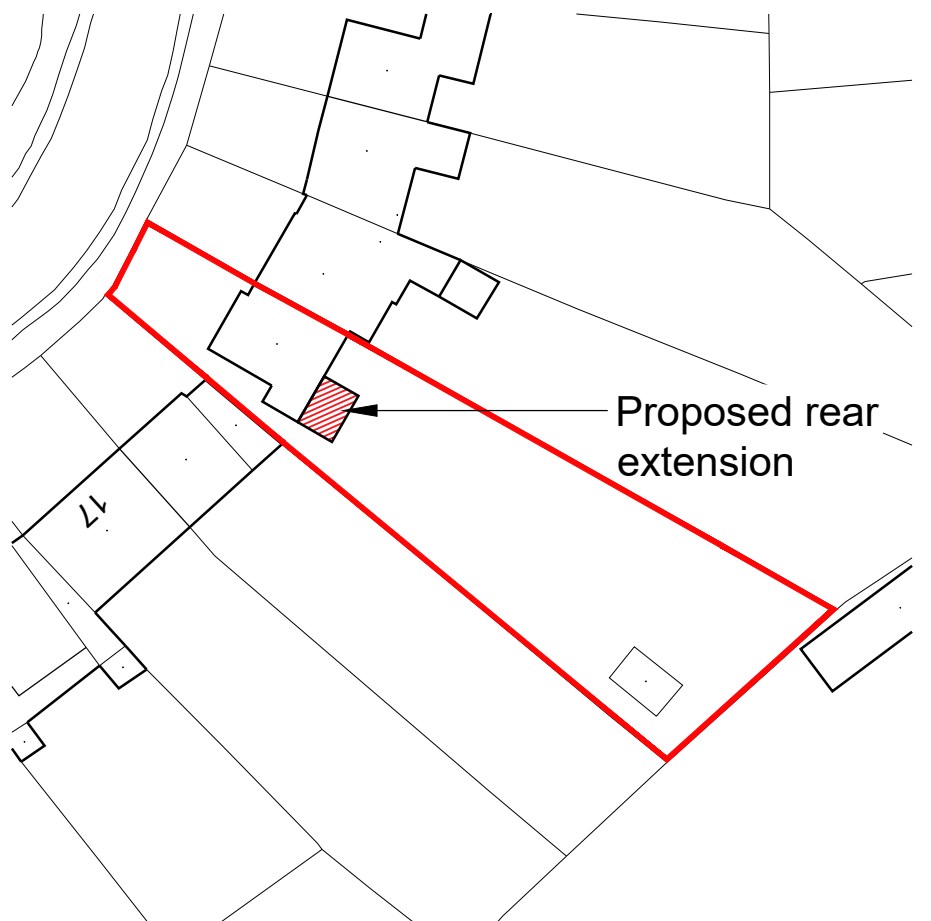

Location Plan

Existing Site Plan

Proposed Site Plan

21 George RD - GREAT BARR
Proposed Extension
Location and Site Plans
1058 - 01

May 2023
 Scale@A3 - 1:1250, 1:500, 1:100 Rev B