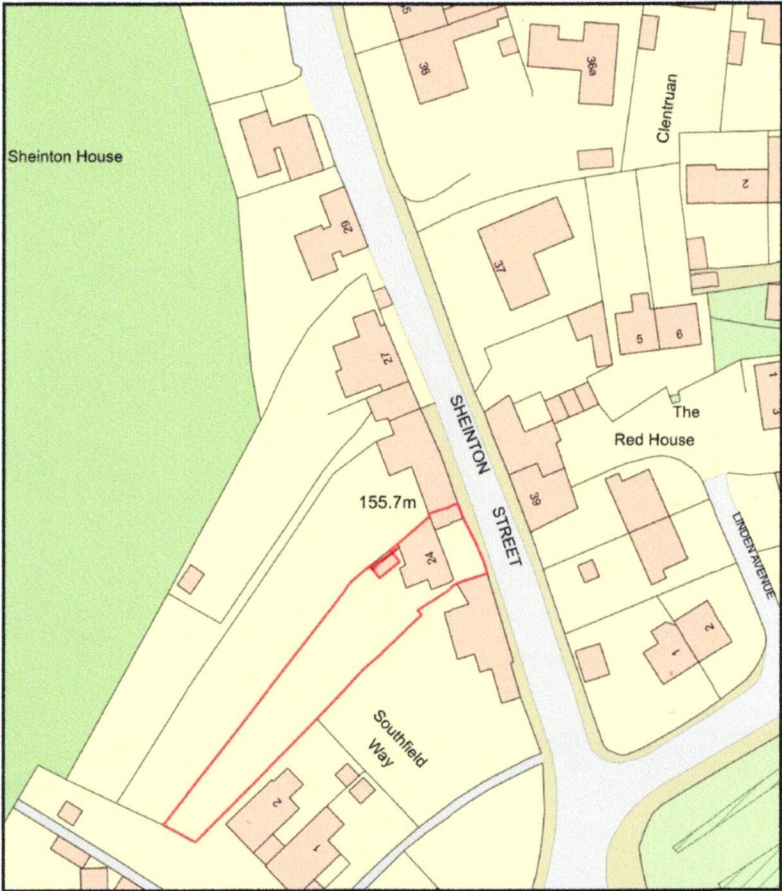

24 Sheinton Street. Much Wenlock. Shropshire. TF13 6HY

Plan Produced for: Mr & Mrs Nick Tart
Date Produced: 15 Sep 2023
Plan Reference Number: TQRQM23258122253711
Scale: 1:1250 @ A4