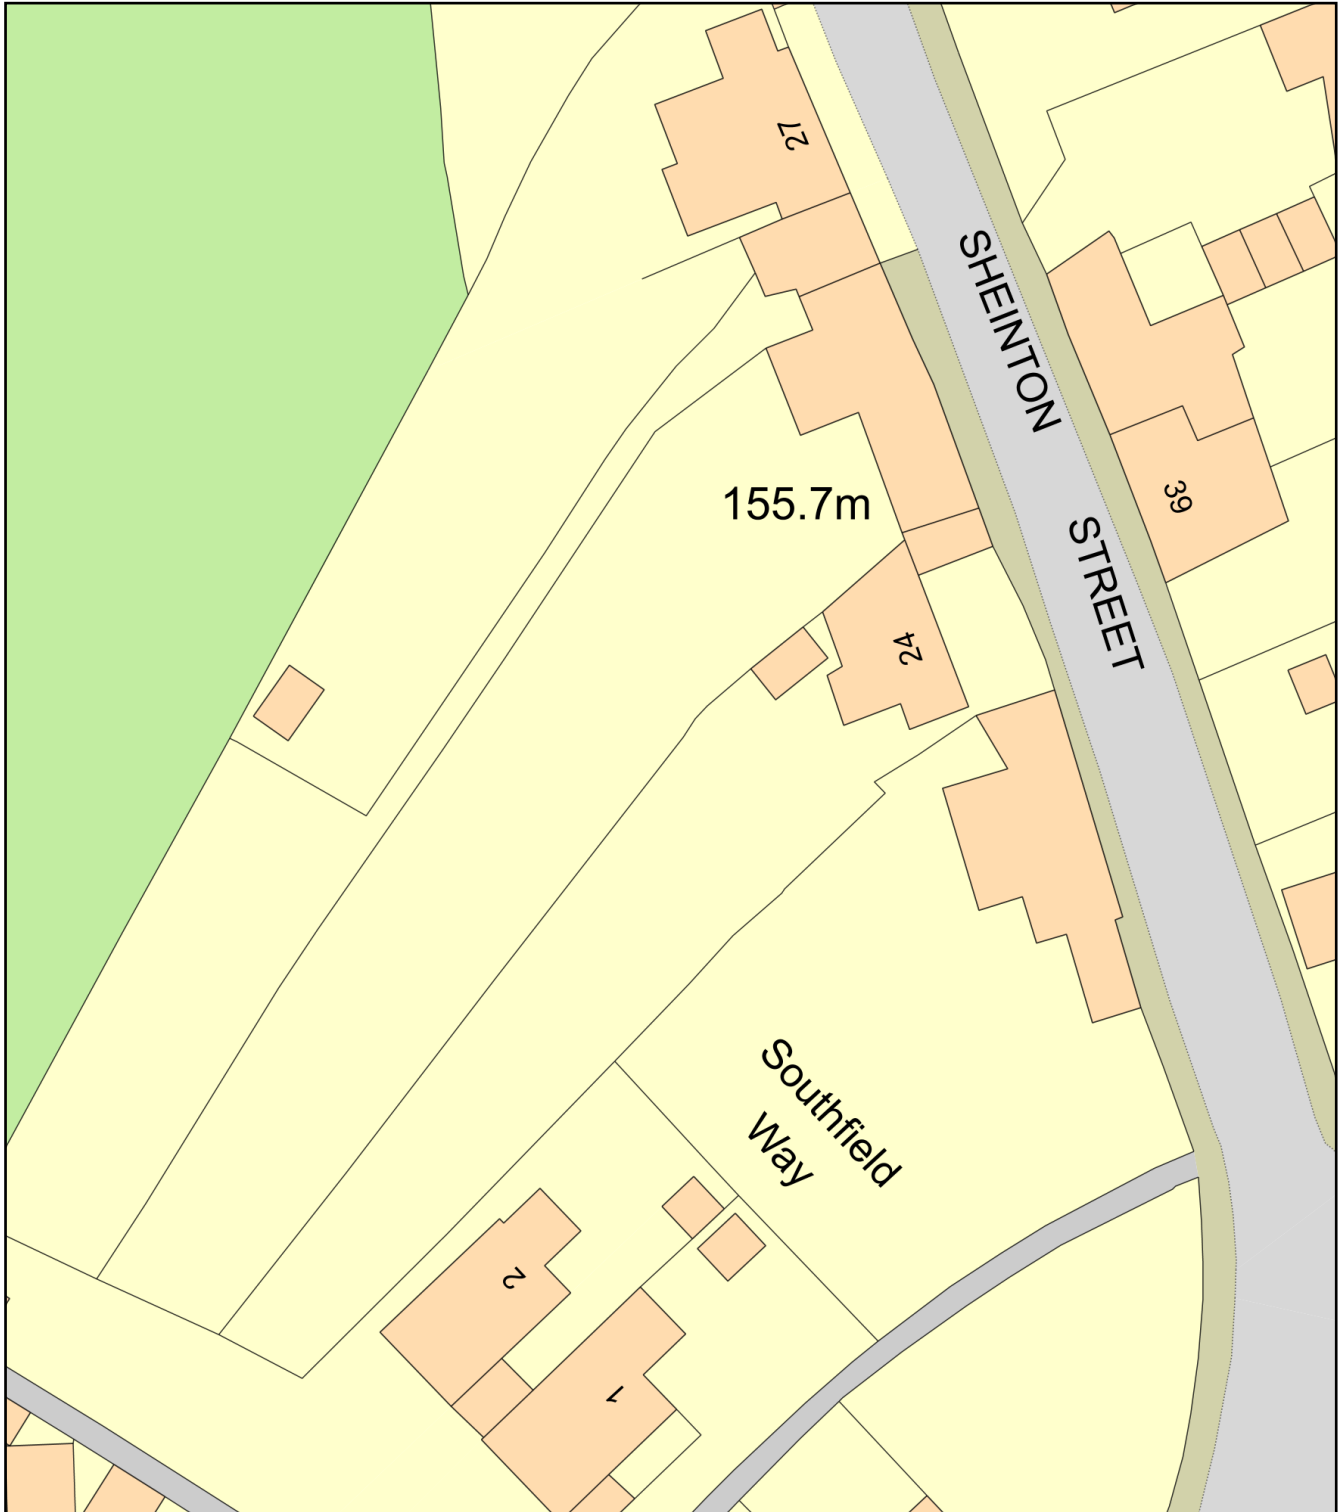

24 Sheinton Street. Much Wenlock. Shropshire. TF13 6HY

Plan Produced for: Mr & Mrs Nick Tart

Date Produced: 25 Aug 2023

Plan Reference Number: TQRQM23237123128846

Scale: 1:500 @ A4