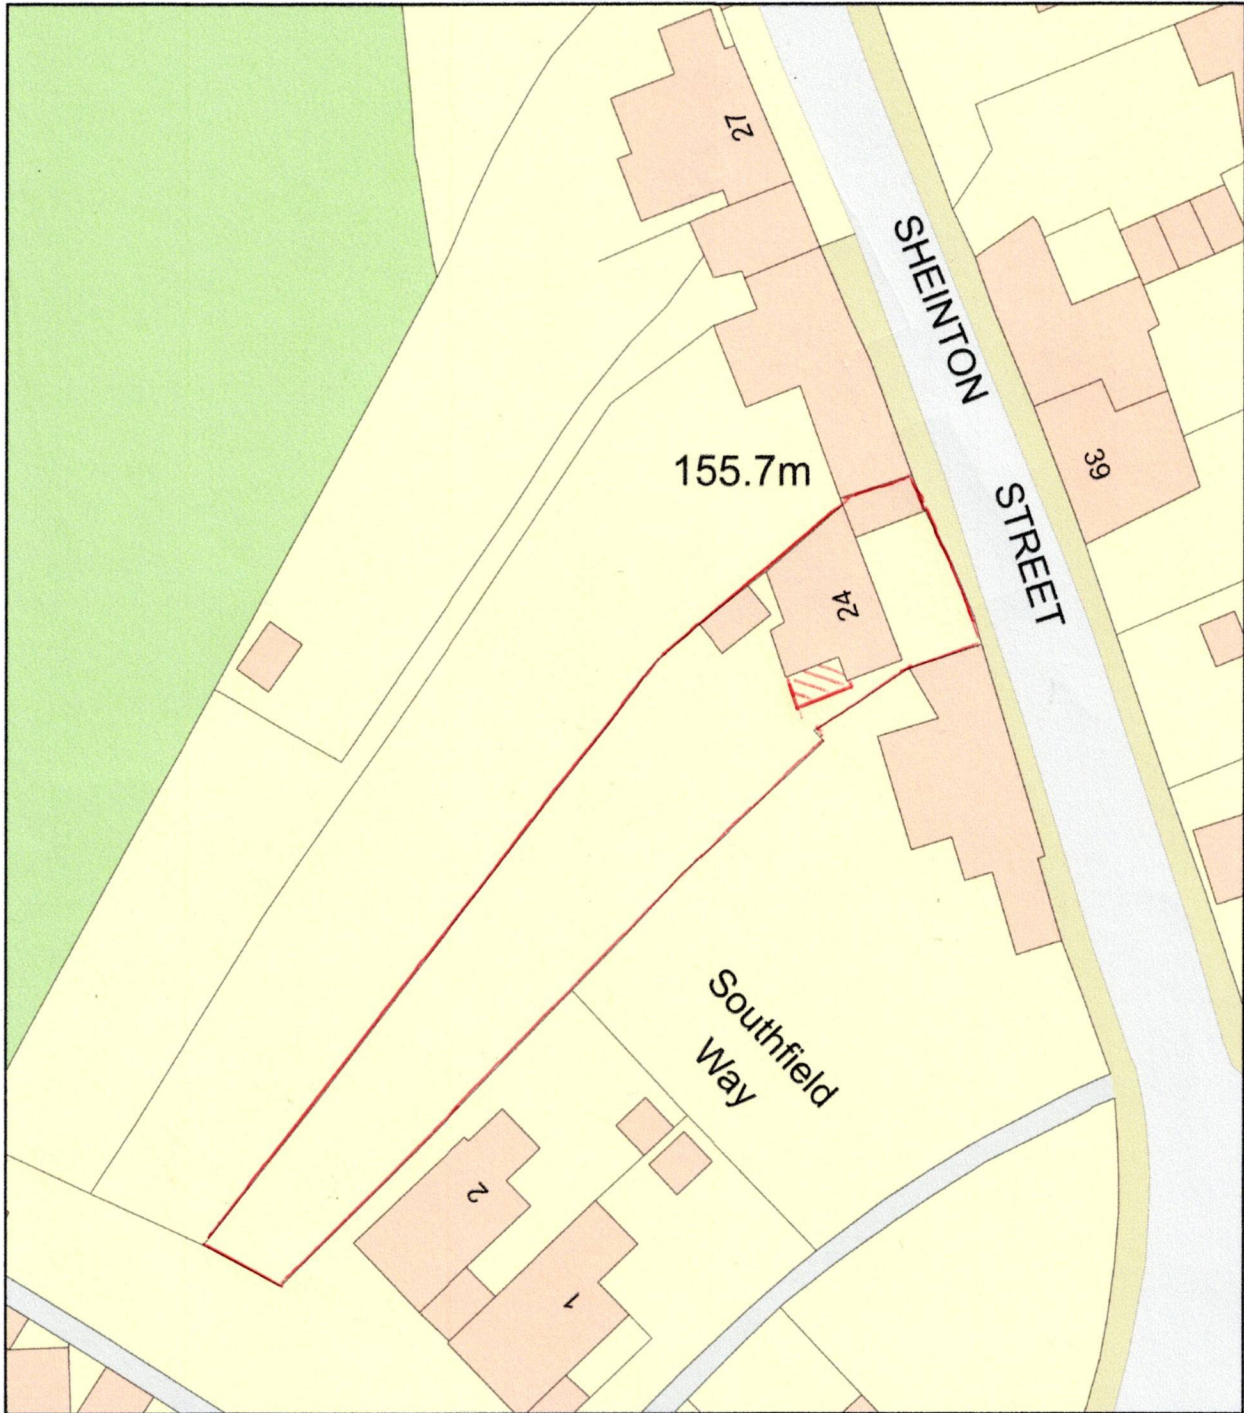

24 Sheinton Street. Much Wenlock. Shropshire. TF13 6HY

Plan Produced for: Mr & Mrs Nick Tart
Date Produced: 25 Aug 2023
Plan Reference Number: TQRQM23237123128846
Scale: 1:500 @ A4