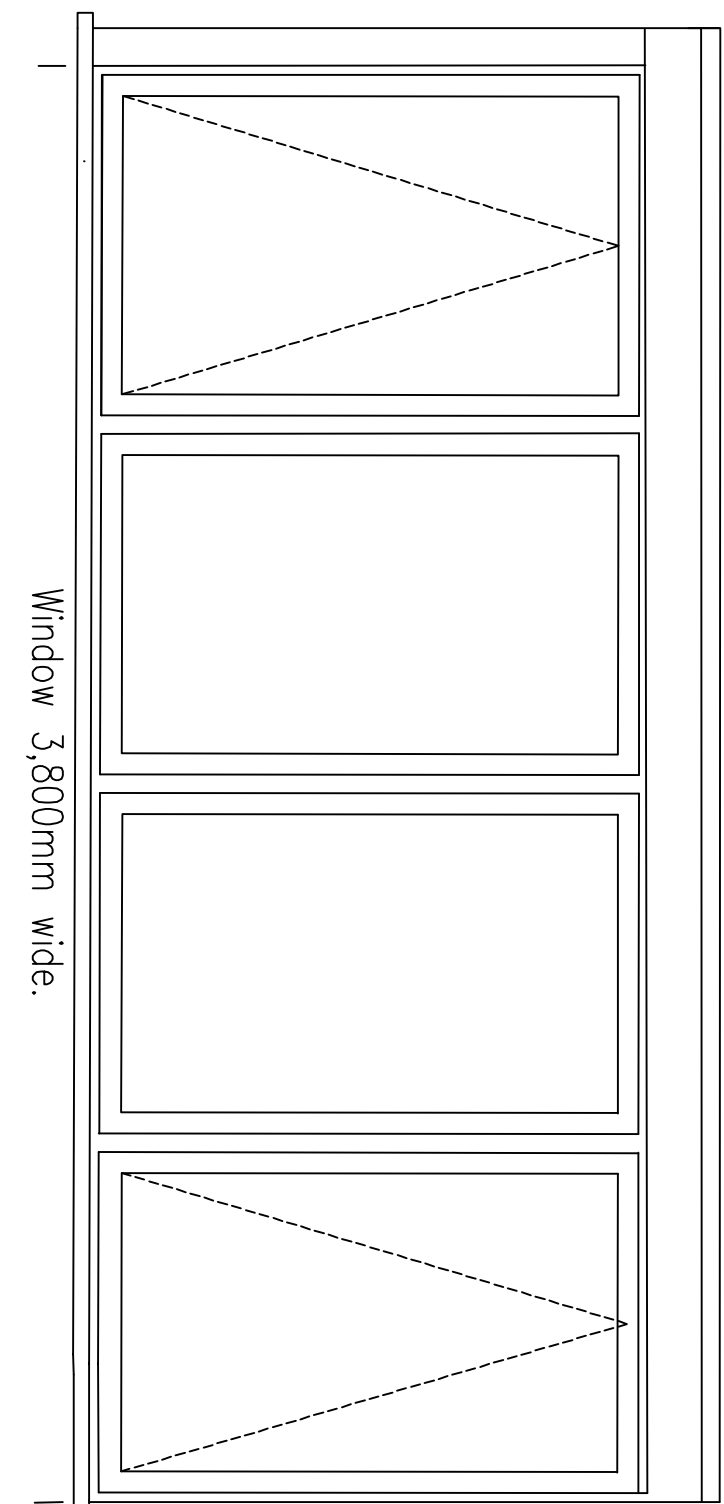

3,900mm wide.

General Notes

Door sill & head

Window head

Window sill

Door casing section

Double door & glass section

Window 700mm wide  
and 800 mm high.

No.	Revision/Issue	Date
0		

Form Name and Address

Project Name and Address  
Mr & Mrs N Tart  
24 Sheinton Street  
much Wenlock  
Shropshire

Project	Sheet
Alterations	04
Date	
05/08/2023	
Scale	
1-100 A3	