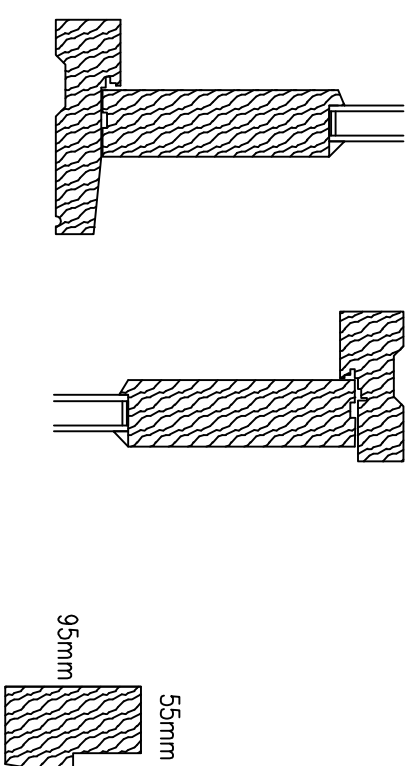

3,900mm wide.

General Notes

Door sill & head

Window head

Window sill

Door casing section

Double door & glass section

Window 700mm wide  
and 800 mm high.

No.	Revision/Issue	Date
0		

Form Name and Address

Project Name and Address  
Mr & Mrs N Tart  
24 Sheinton Street  
much Wenlock  
Shropshire

Project	Sheet
Alterations	04
Date	
05/08/2023	
Scale	
1-100 A3	