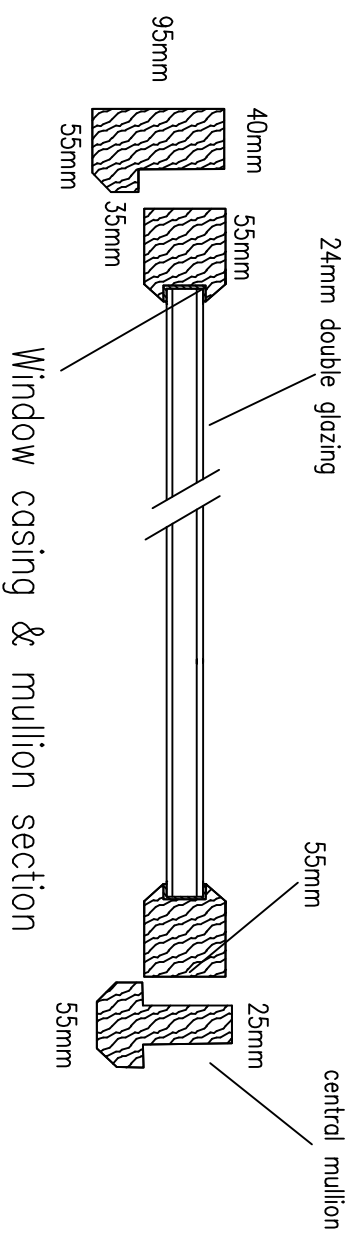

3,900mm wide.

General Notes

Door sill & head

Window head

Window sill

Door casing section

Double door & glass section

Window 700mm wide  
and 800 mm high.

No.	Revision/Issue	Date
0		

Form Name and Address

Project Name and Address  
Mr & Mrs N Tart  
24 Sheinton Street  
much Wenlock  
Shropshire

Project	Sheet
Alterations	04
Date	
05/08/2023	
Scale	
1-100 A3	