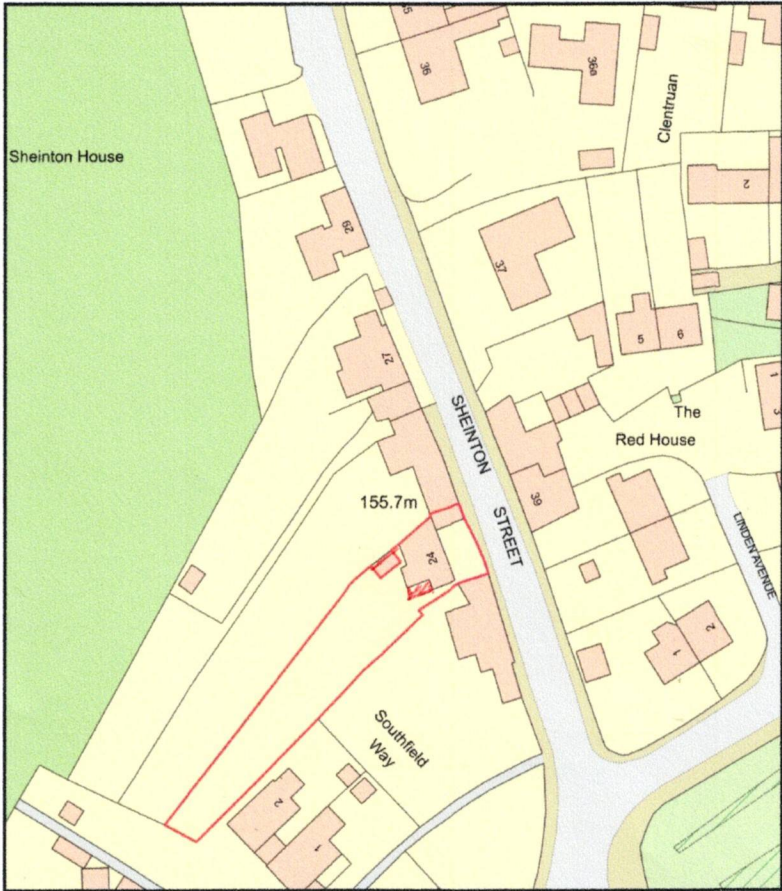

24 Sheinton Street. Much Wenlock. Shropshire. TF13 6HY

Plan Produced for: Mr & Mrs Nick Tart
Date Produced: 15 Sep 2023
Plan Reference Number: TQRQM23258122253711
Scale: 1:1250 @ A4