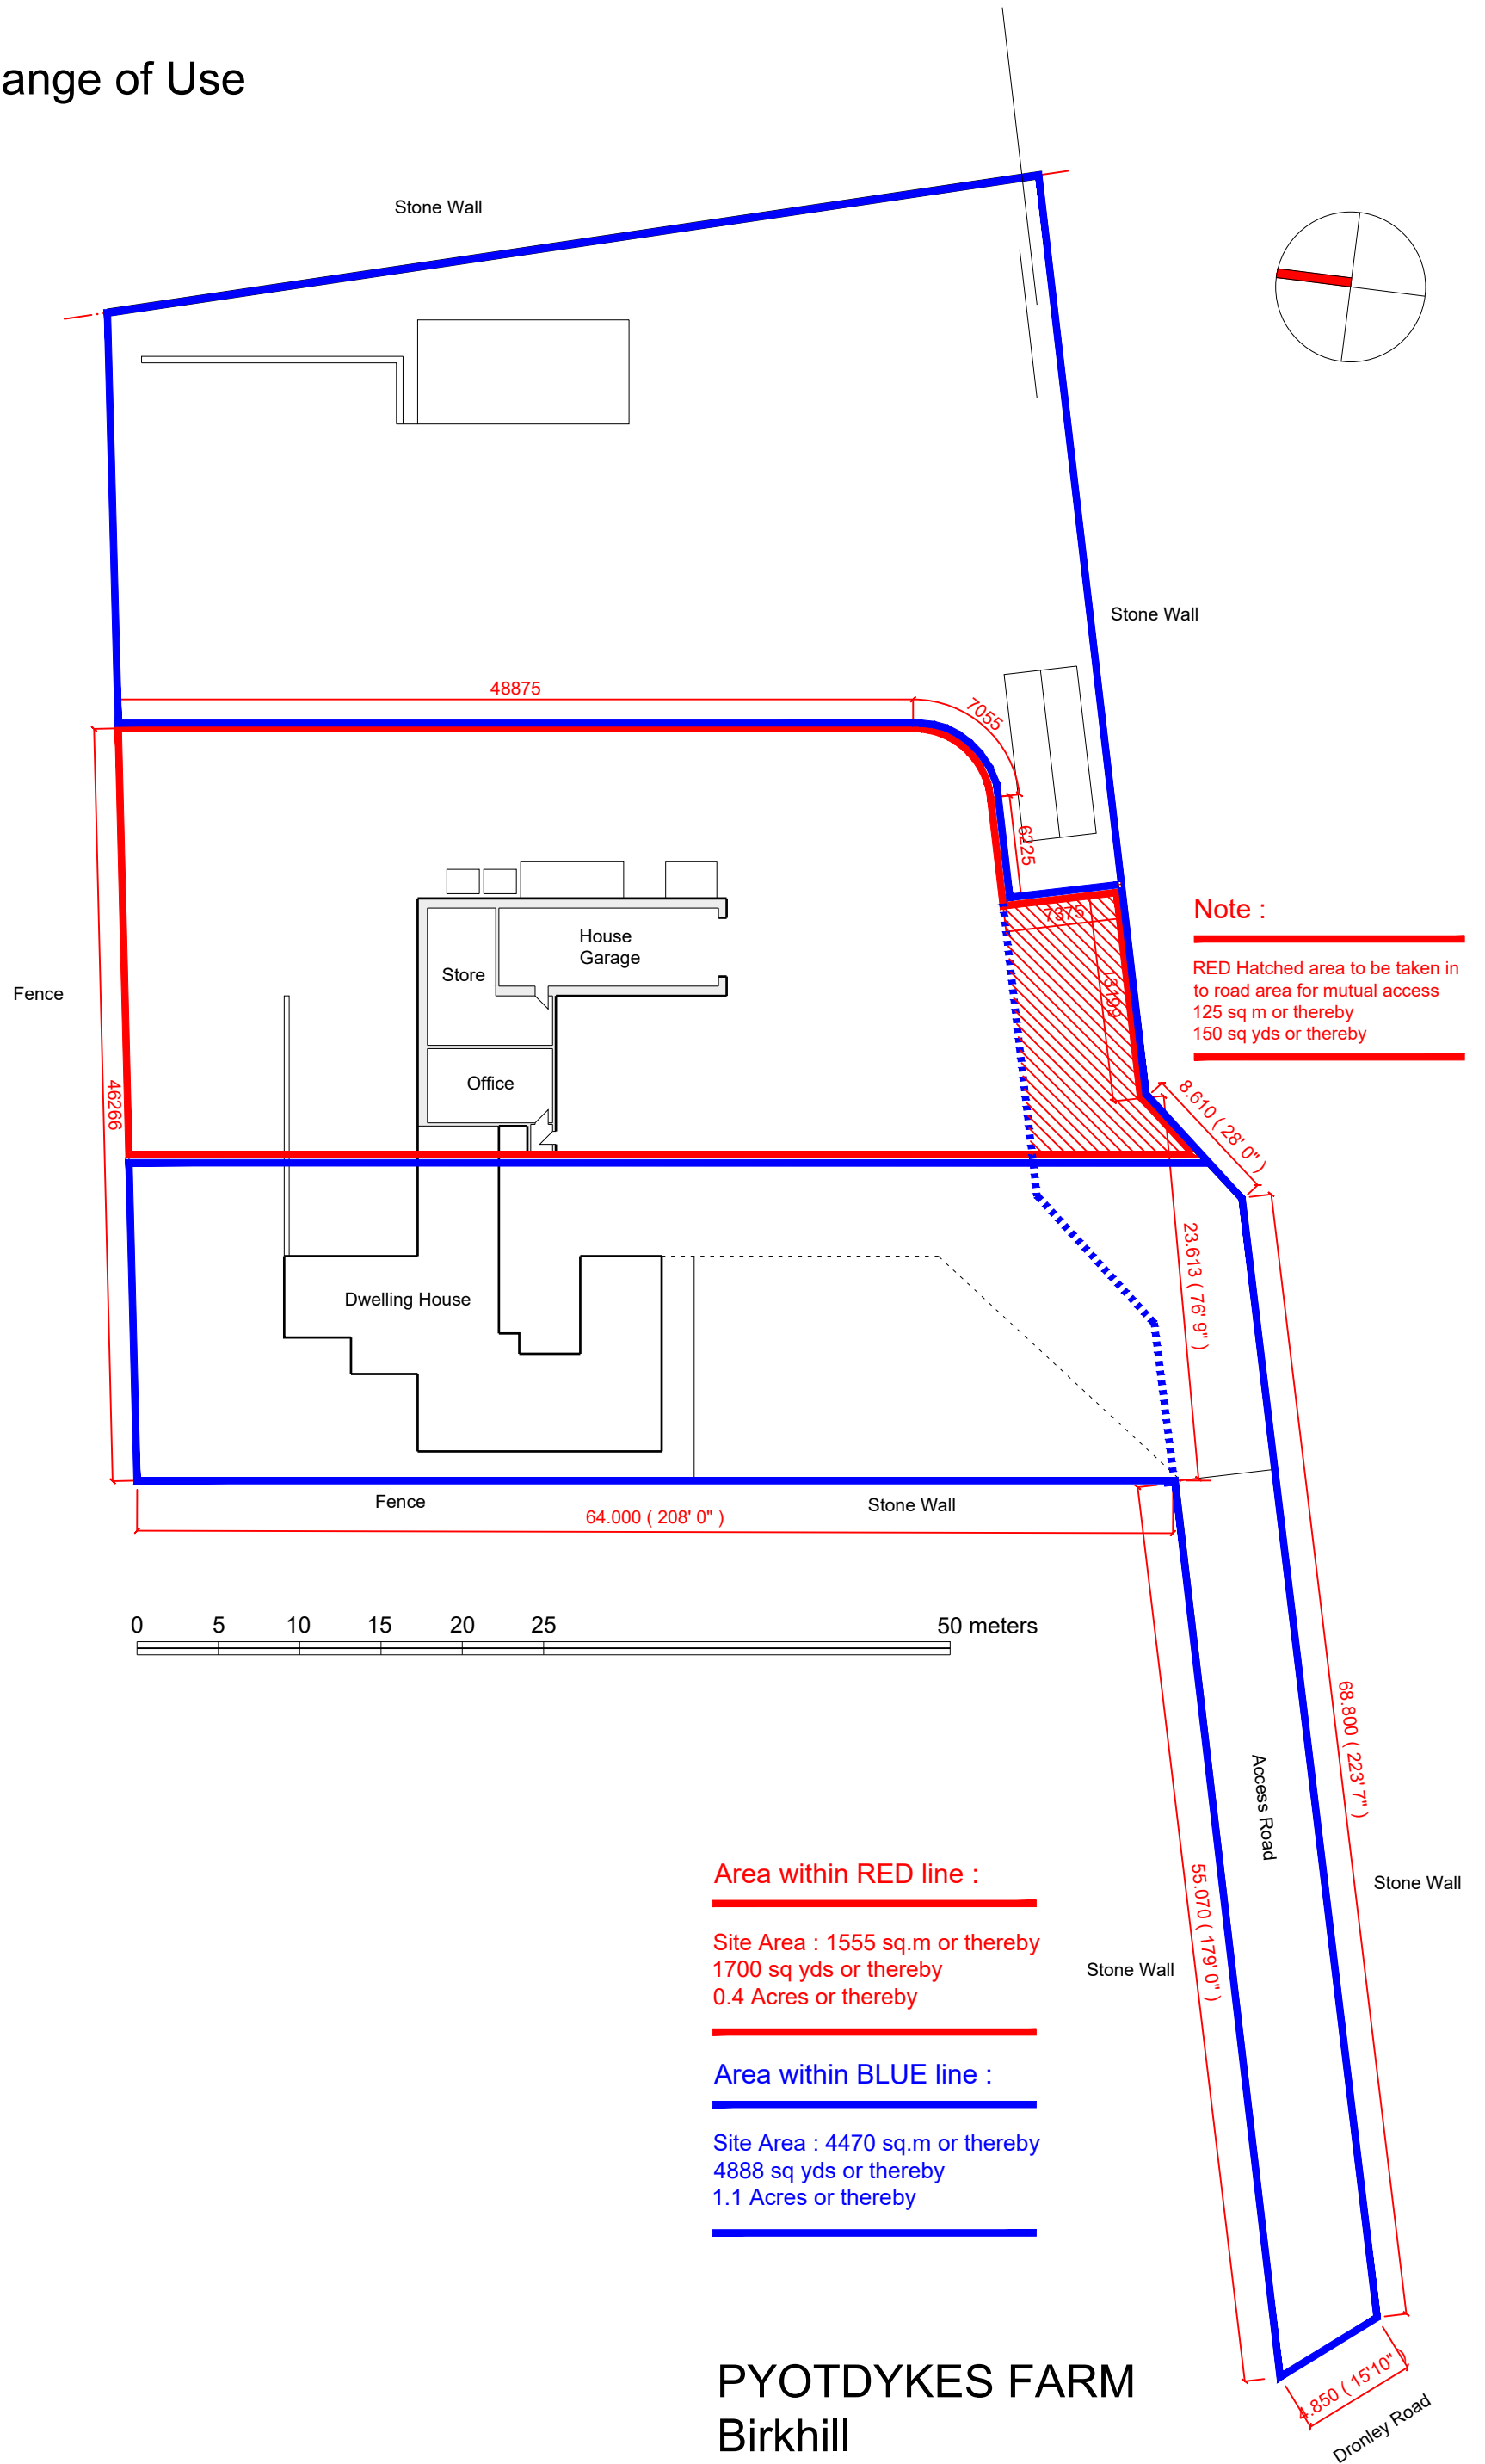

Proposed Change of Use

PYOTDYKES FARM
 Birkhill
 by
 Dundee

Boundary of Proposed Change of Use