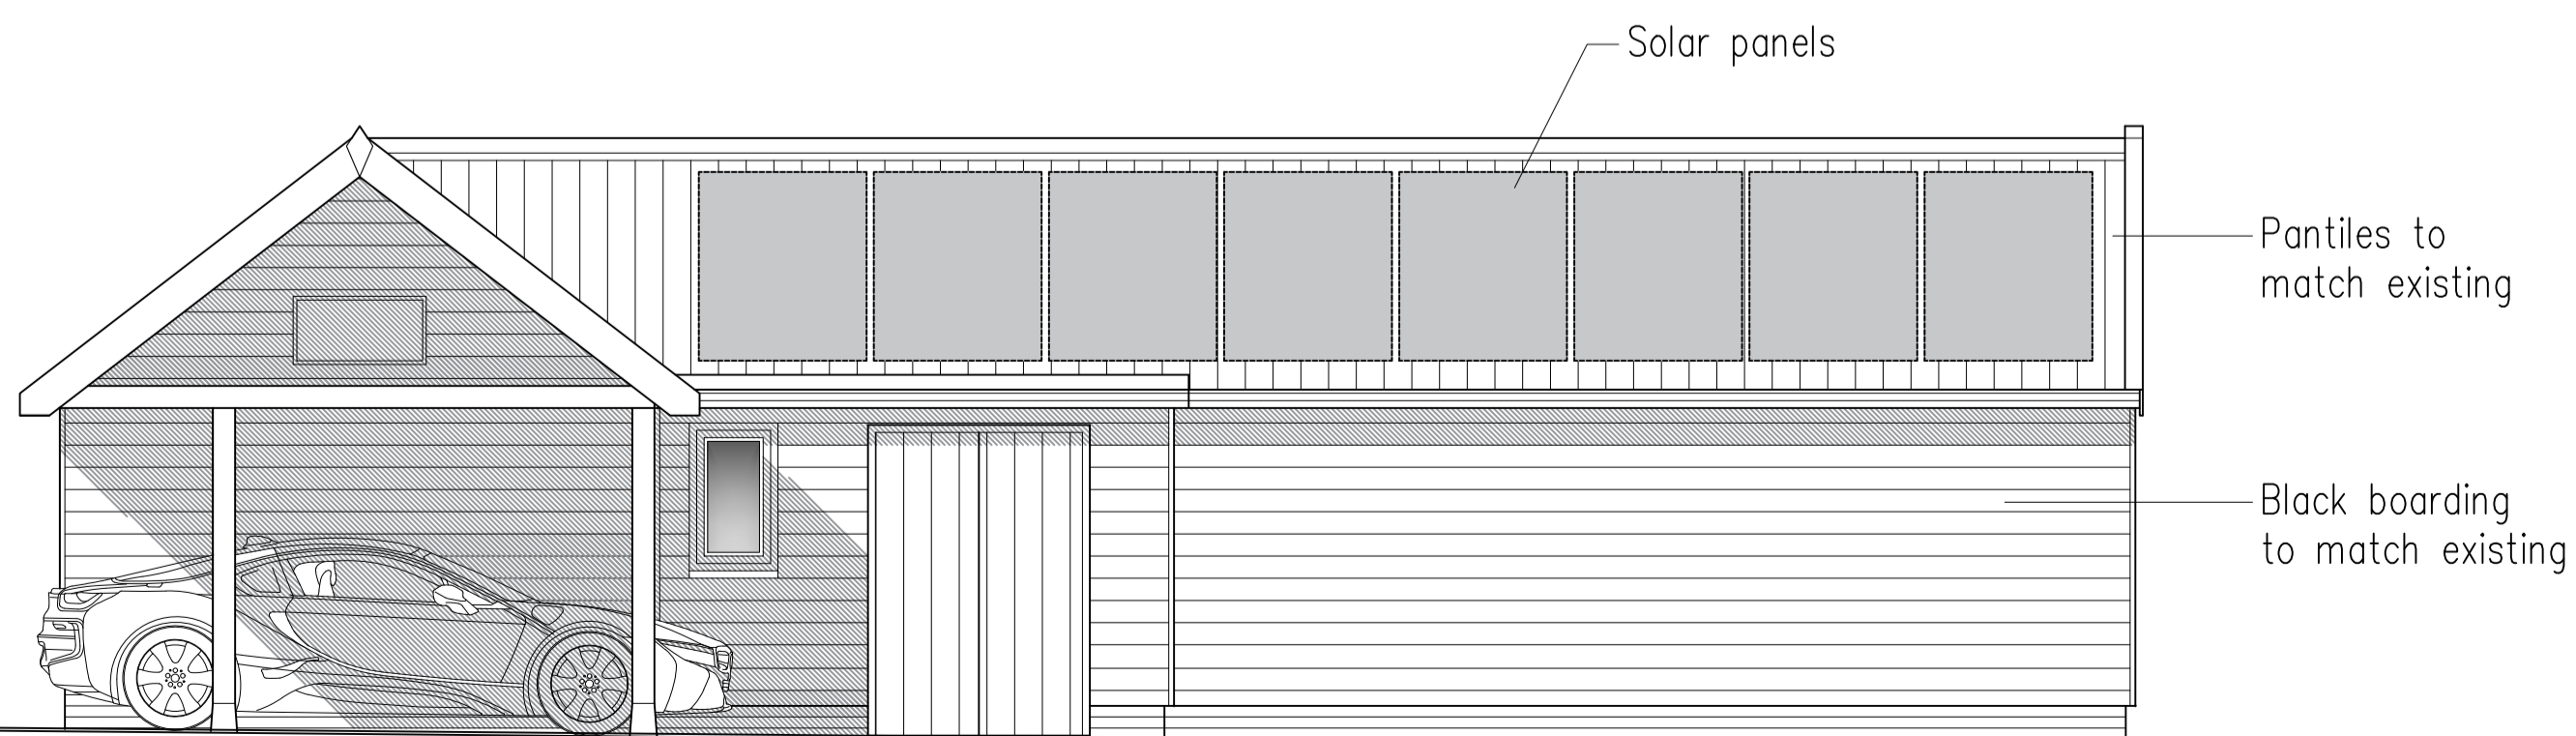

Proposed Front Elevation

Proposed Front Elevation

Proposed Plan

Proposed Side Elevation

Proposed Rear Elevation

Proposed Side Elevation

CLIENT	MR & MRS SIMPSON
LOCATION	MOCKBEGGARS, OAK HOUSE FARM, BURSTAL LANE, SPROUGHTON
JOB DESCRIPTION	EXTENSIONS AND ALTERATIONS AND CONVERSION OF OUTBUILDING
TITLE	PROPOSED
DATE	DECEMBER 2023
SCALE	1 : 50 @ A1
JOB 1556	DRAWING NO. 01 A
	<small>TIM MOLL ARCHITECTURE 36 THE ROYAL HOSPITAL SCHOOL HOLBROOK SUFFOLK IP92RT M. 07818087280 E. tim@timmoll.com</small>