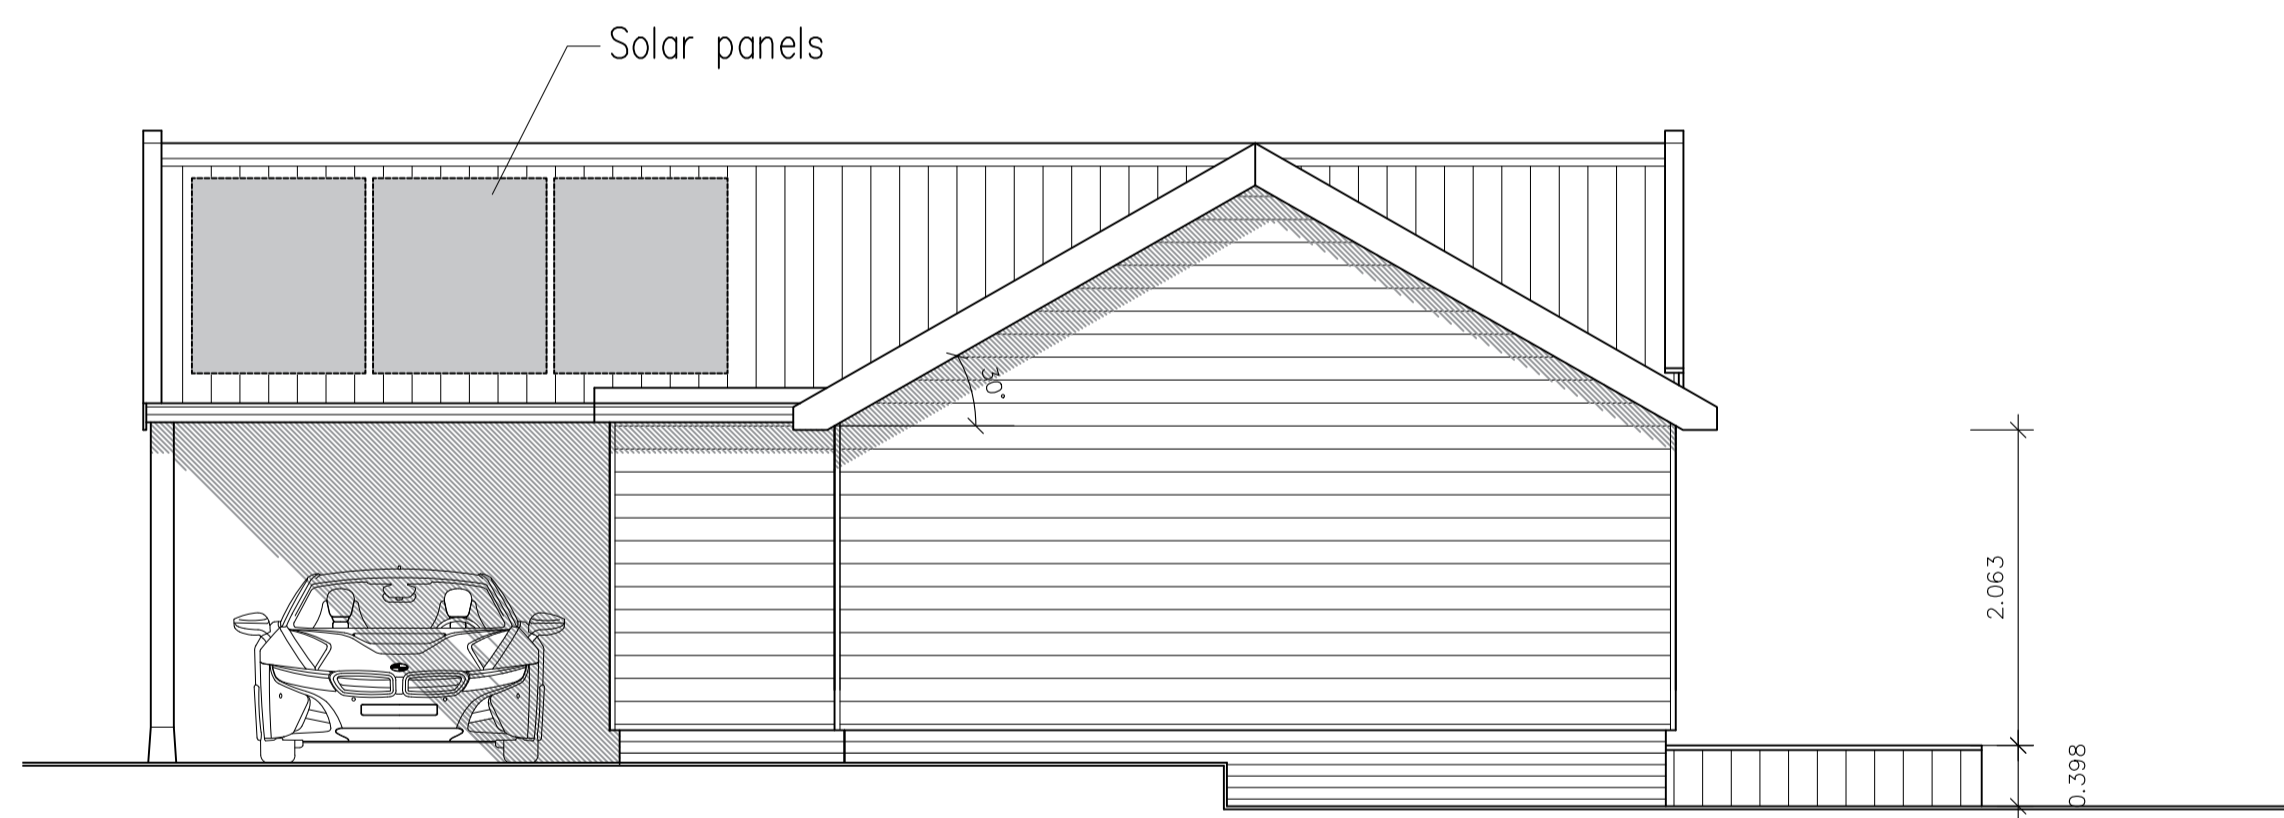

Proposed Front Elevation

Proposed Front Elevation

Proposed Plan

Proposed Side Elevation

Proposed Rear Elevation

Proposed Side Elevation

CLIENT	MR & MRS SIMPSON
LOCATION	MOCKBEGGARS, OAK HOUSE FARM, BURSTAL LANE, SPROUGHTON
JOB DESCRIPTION	EXTENSIONS AND ALTERATIONS AND CONVERSION OF OUTBUILDING
TITLE	PROPOSED
DATE	DECEMBER 2023
SCALE	1 : 50 @ A1
JOB 1556	DRAWING NO. 01 A
	<small>TIM MOLL ARCHITECTURE 36 THE ROYAL HOSPITAL SCHOOL HOLBROOK SUFFOLK IP92RT M. 07818087280 E. tim@timmoll.com</small>