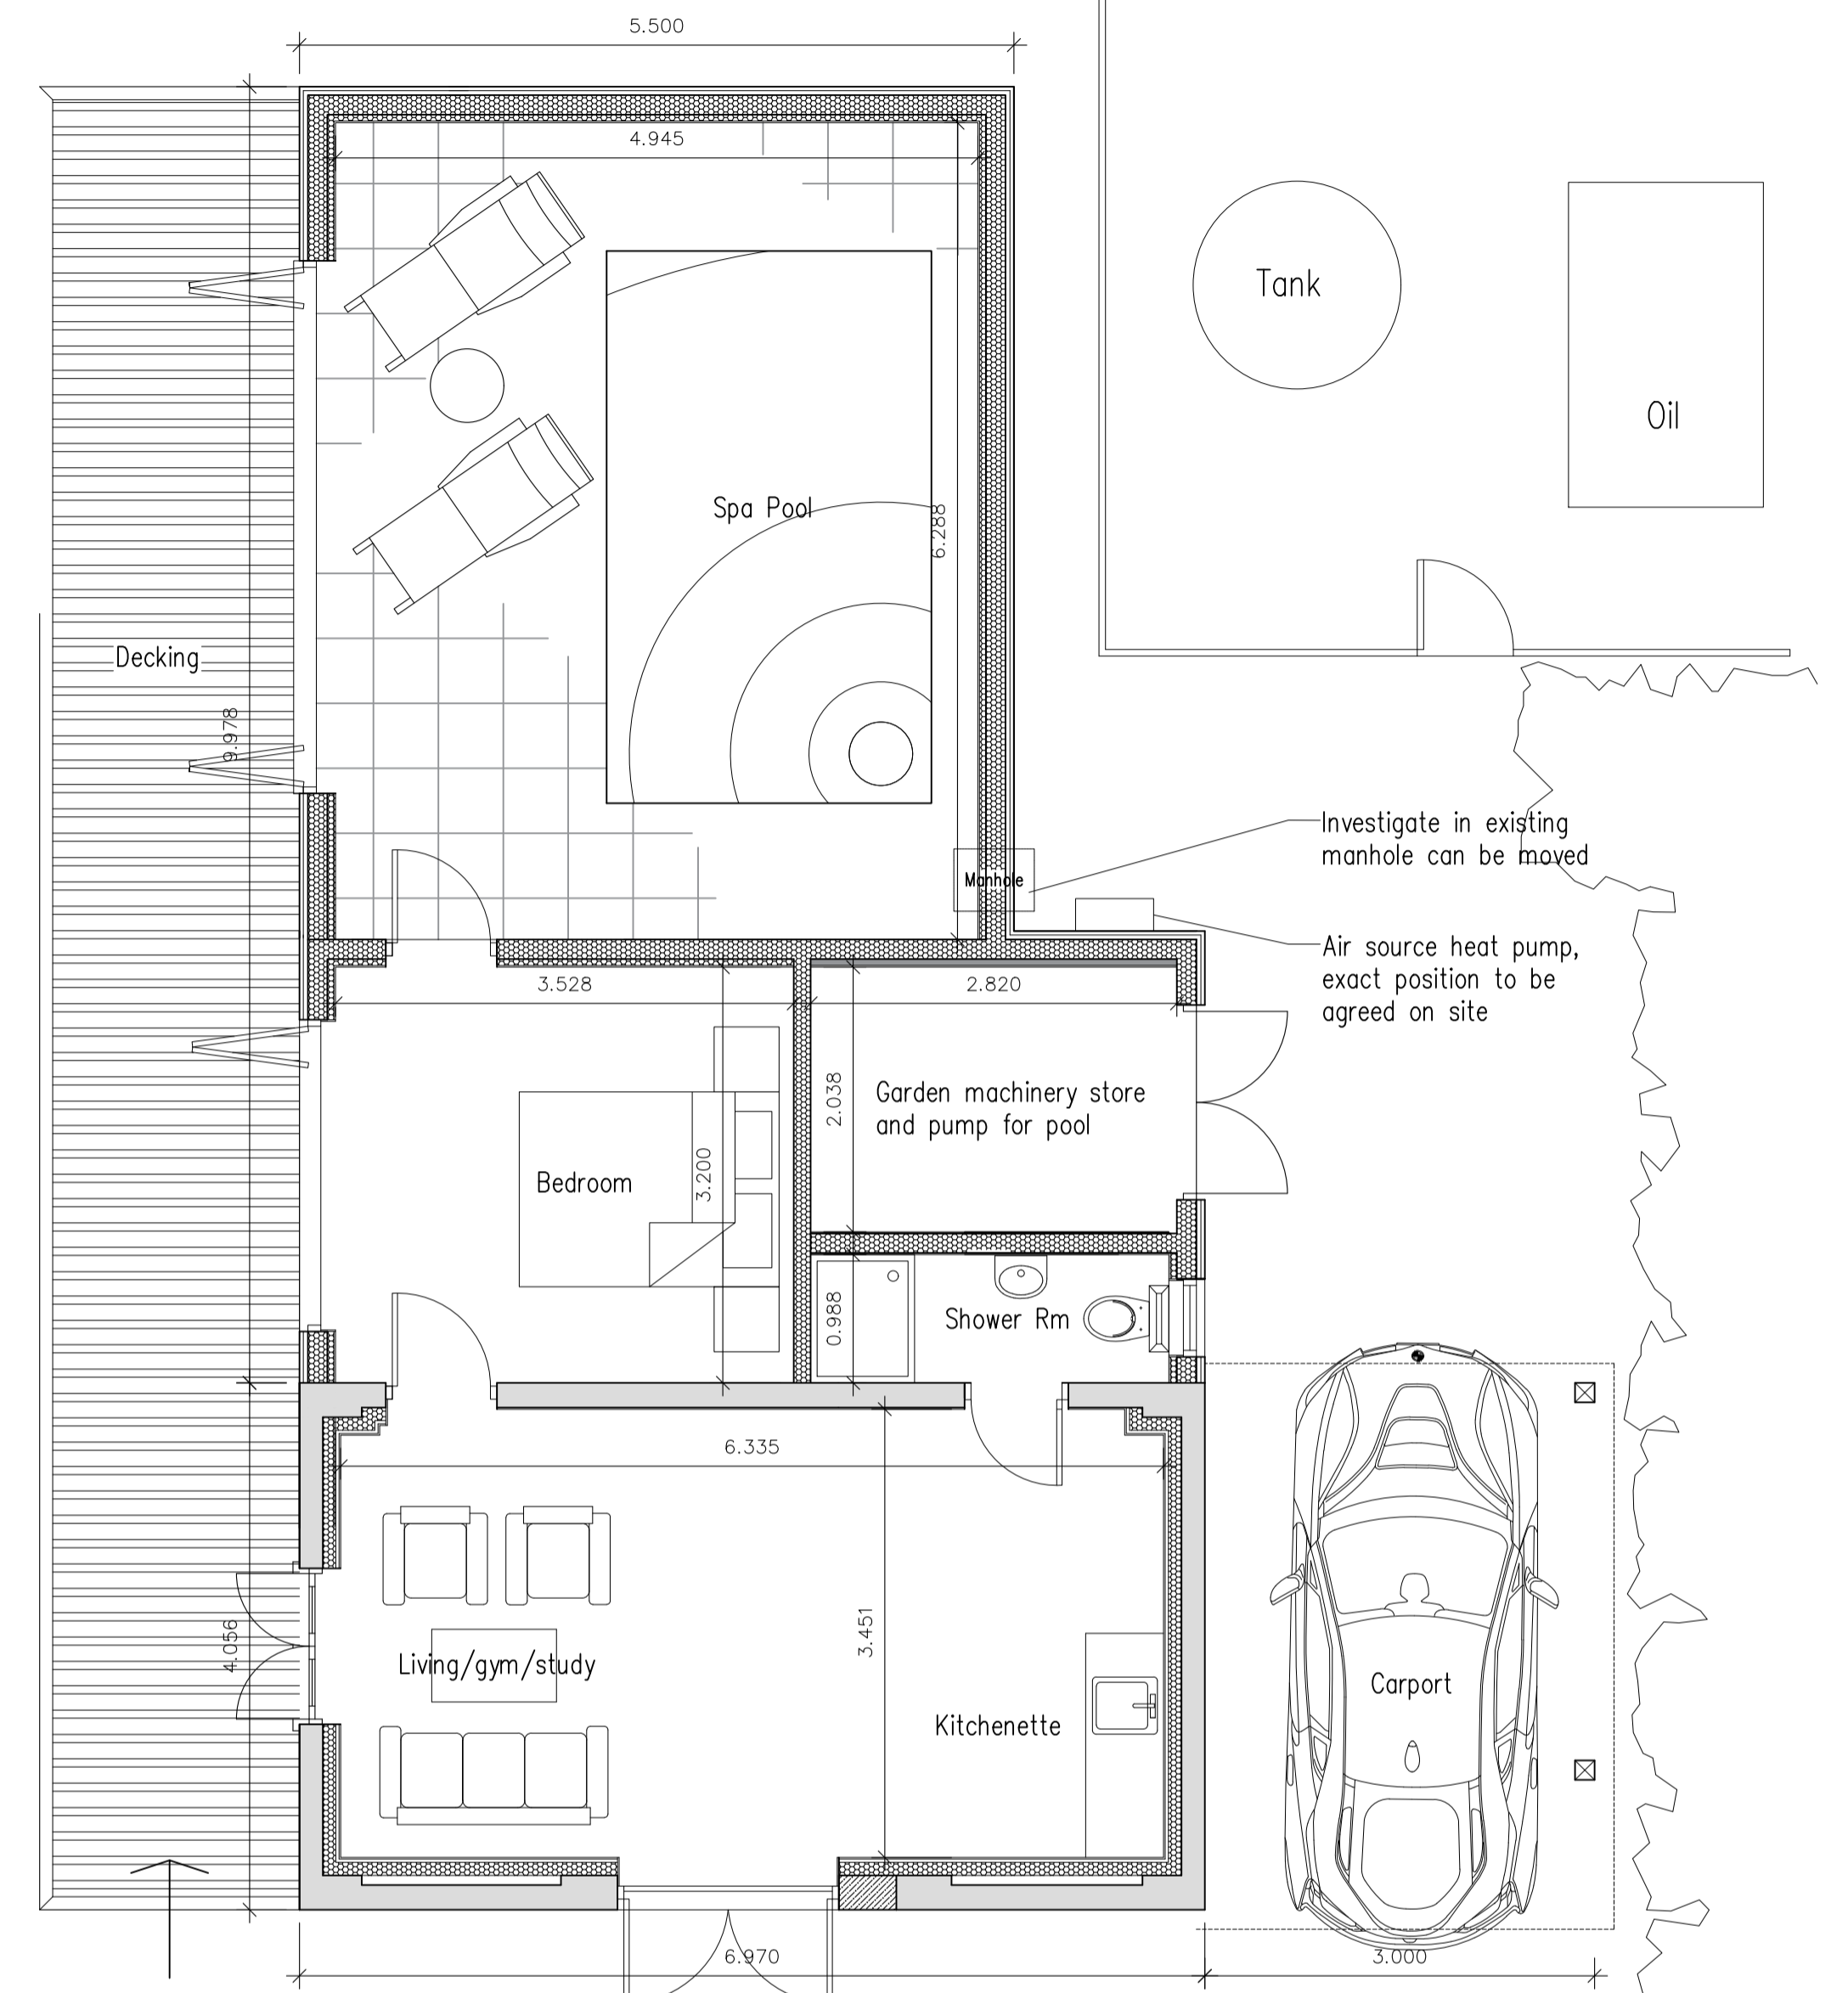

Proposed Front Elevation

Proposed Front Elevation

Proposed Plan

Proposed Side Elevation

Proposed Rear Elevation

Proposed Side Elevation

CLIENT	MR & MRS SIMPSON
LOCATION	MOCKBEGGARS, OAK HOUSE FARM, BURSTAL LANE, SPROUGHTON
JOB DESCRIPTION	EXTENSIONS AND ALTERATIONS AND CONVERSION OF OUTBUILDING
TITLE	PROPOSED
DATE	DECEMBER 2023
SCALE	1 : 50 @ A1
JOB 1556	DRAWING NO. 01 A
	<small>TIM MOLL ARCHITECTURE 36 THE ROYAL HOSPITAL SCHOOL HOLBROOK SUFFOLK IP92RT M. 07818087280 E. tim@timmoll.com</small>