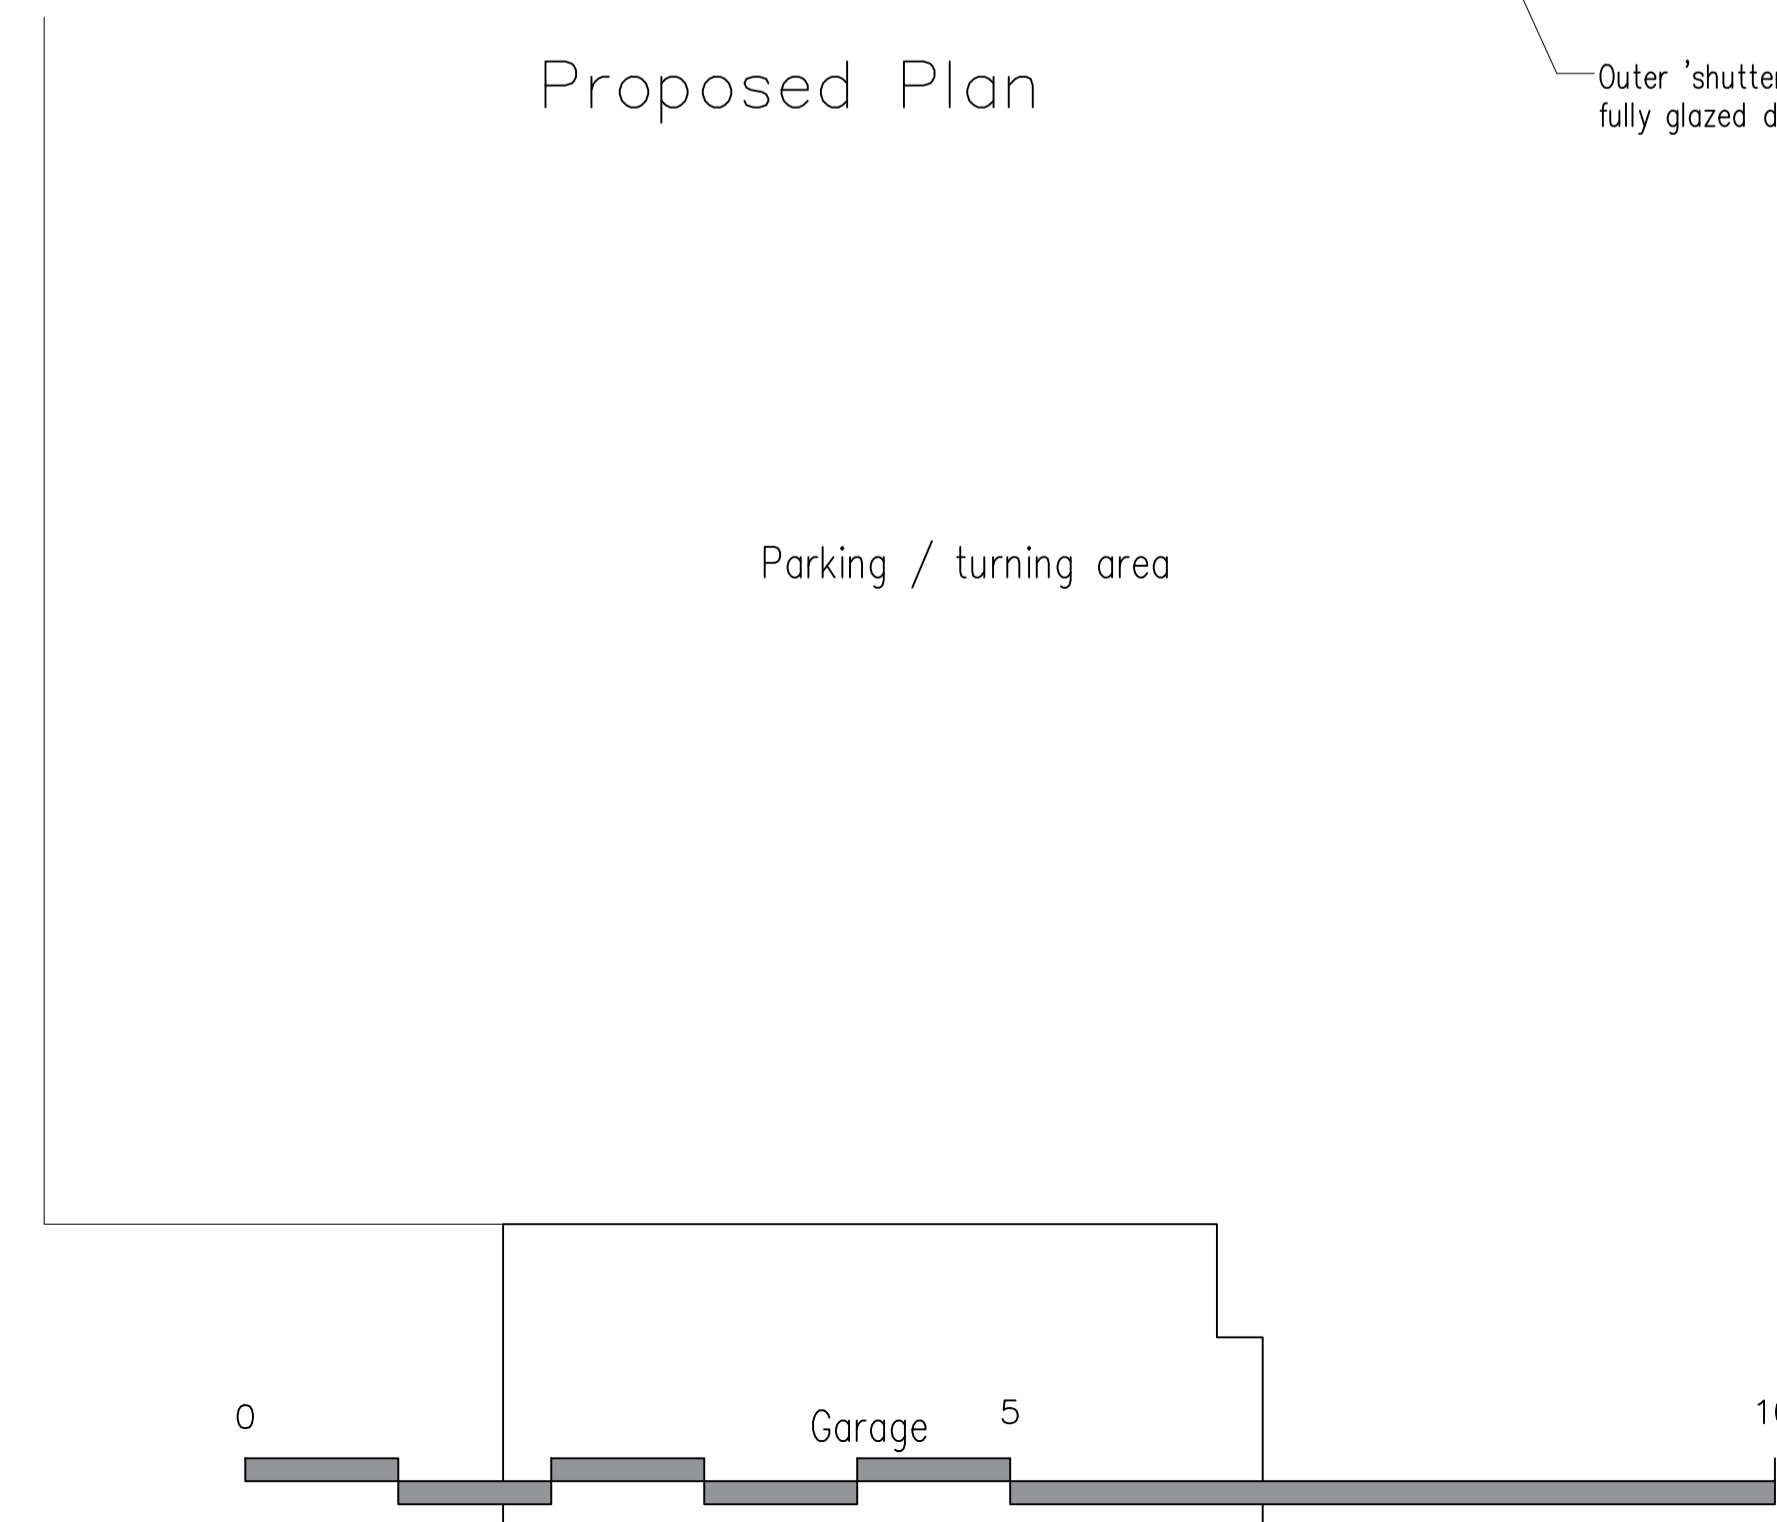

Proposed Front Elevation

Proposed Front Elevation

Proposed Plan

Proposed Side Elevation

Proposed Rear Elevation

Proposed Side Elevation

CLIENT	MR & MRS SIMPSON
LOCATION	MOCKBEGGARS, OAK HOUSE FARM, BURSTAL LANE, SPROUGHTON
JOB DESCRIPTION	EXTENSIONS AND ALTERATIONS AND CONVERSION OF OUTBUILDING
TITLE	PROPOSED
DATE	DECEMBER 2023
SCALE	1 : 50 @ A1
JOB 1556	DRAWING NO. 01 A
	<small>TIM MOLL ARCHITECTURE 36 THE ROYAL HOSPITAL SCHOOL HOLBROOK SUFFOLK IP92RT M. 07818087280 E. tim@timmoll.com</small>