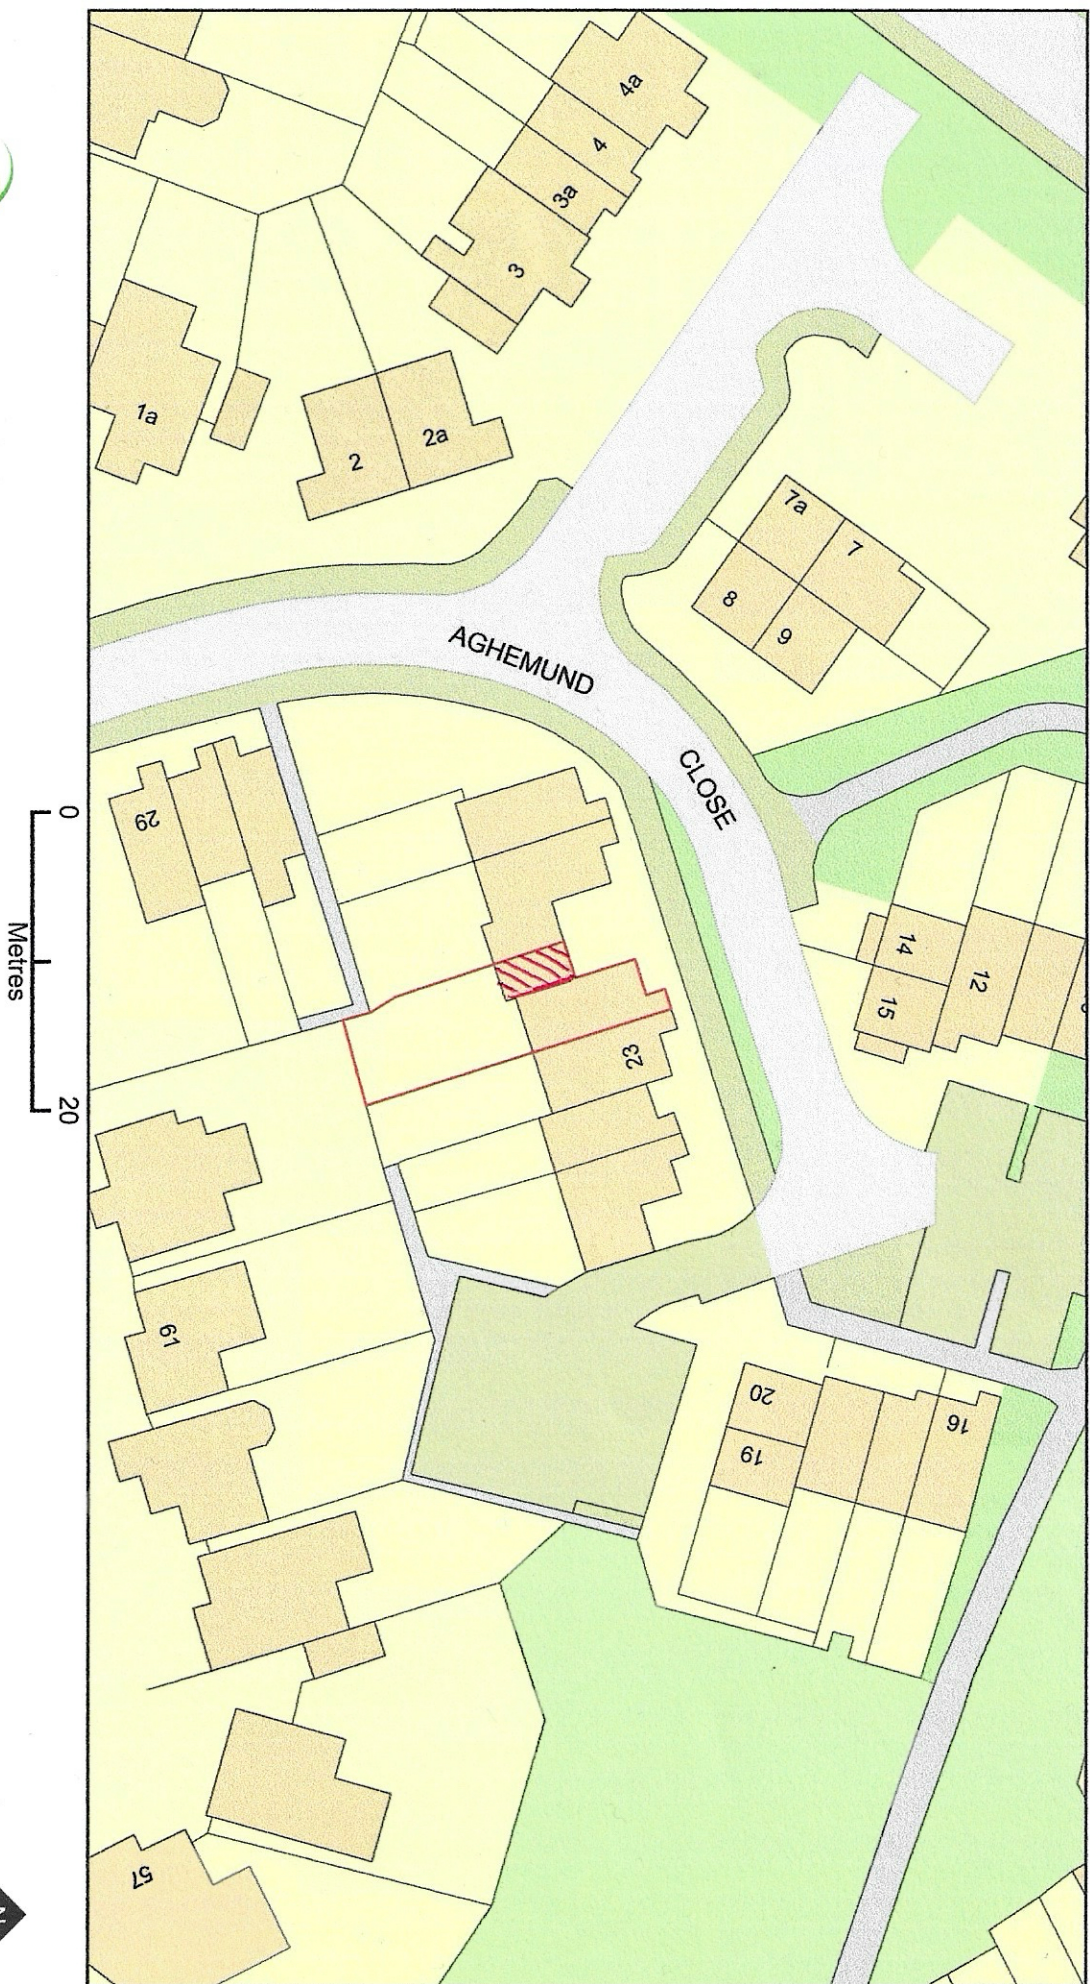

24 Aghemund Close , Chineham, Basingstoke.

PROPOSED

Plan Produced for: Christine Mann

Date Produced: 29 Nov 2023

Plan Reference Number: TQRQM23333213910949

Scale: 1:500 @ A4

© Crown copyright and database rights 2023 OS 100042766