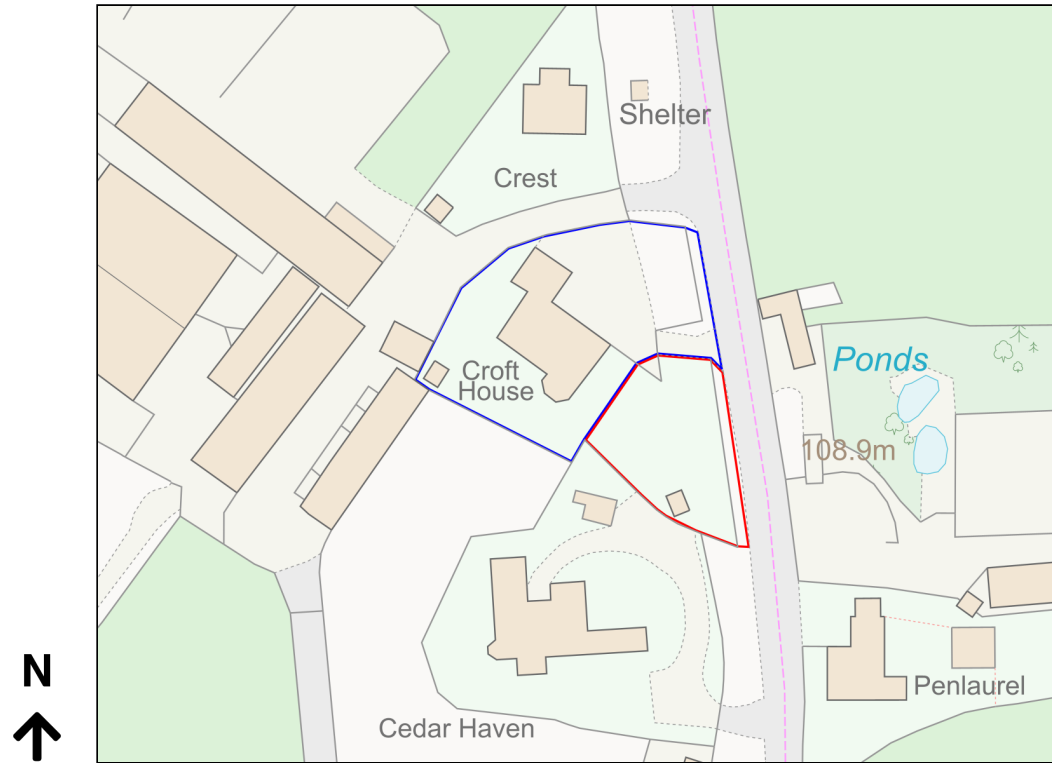

Location Plan

Site Address: Croft House, Road From Foxcote To The A3047 At Whitecross, Wheal Rose, Scorrier, TR16 5DH

Date Produced: 06-Nov-2023

Scale: 1:1250 @A4

Planning Portal Reference: PP-12582893v1