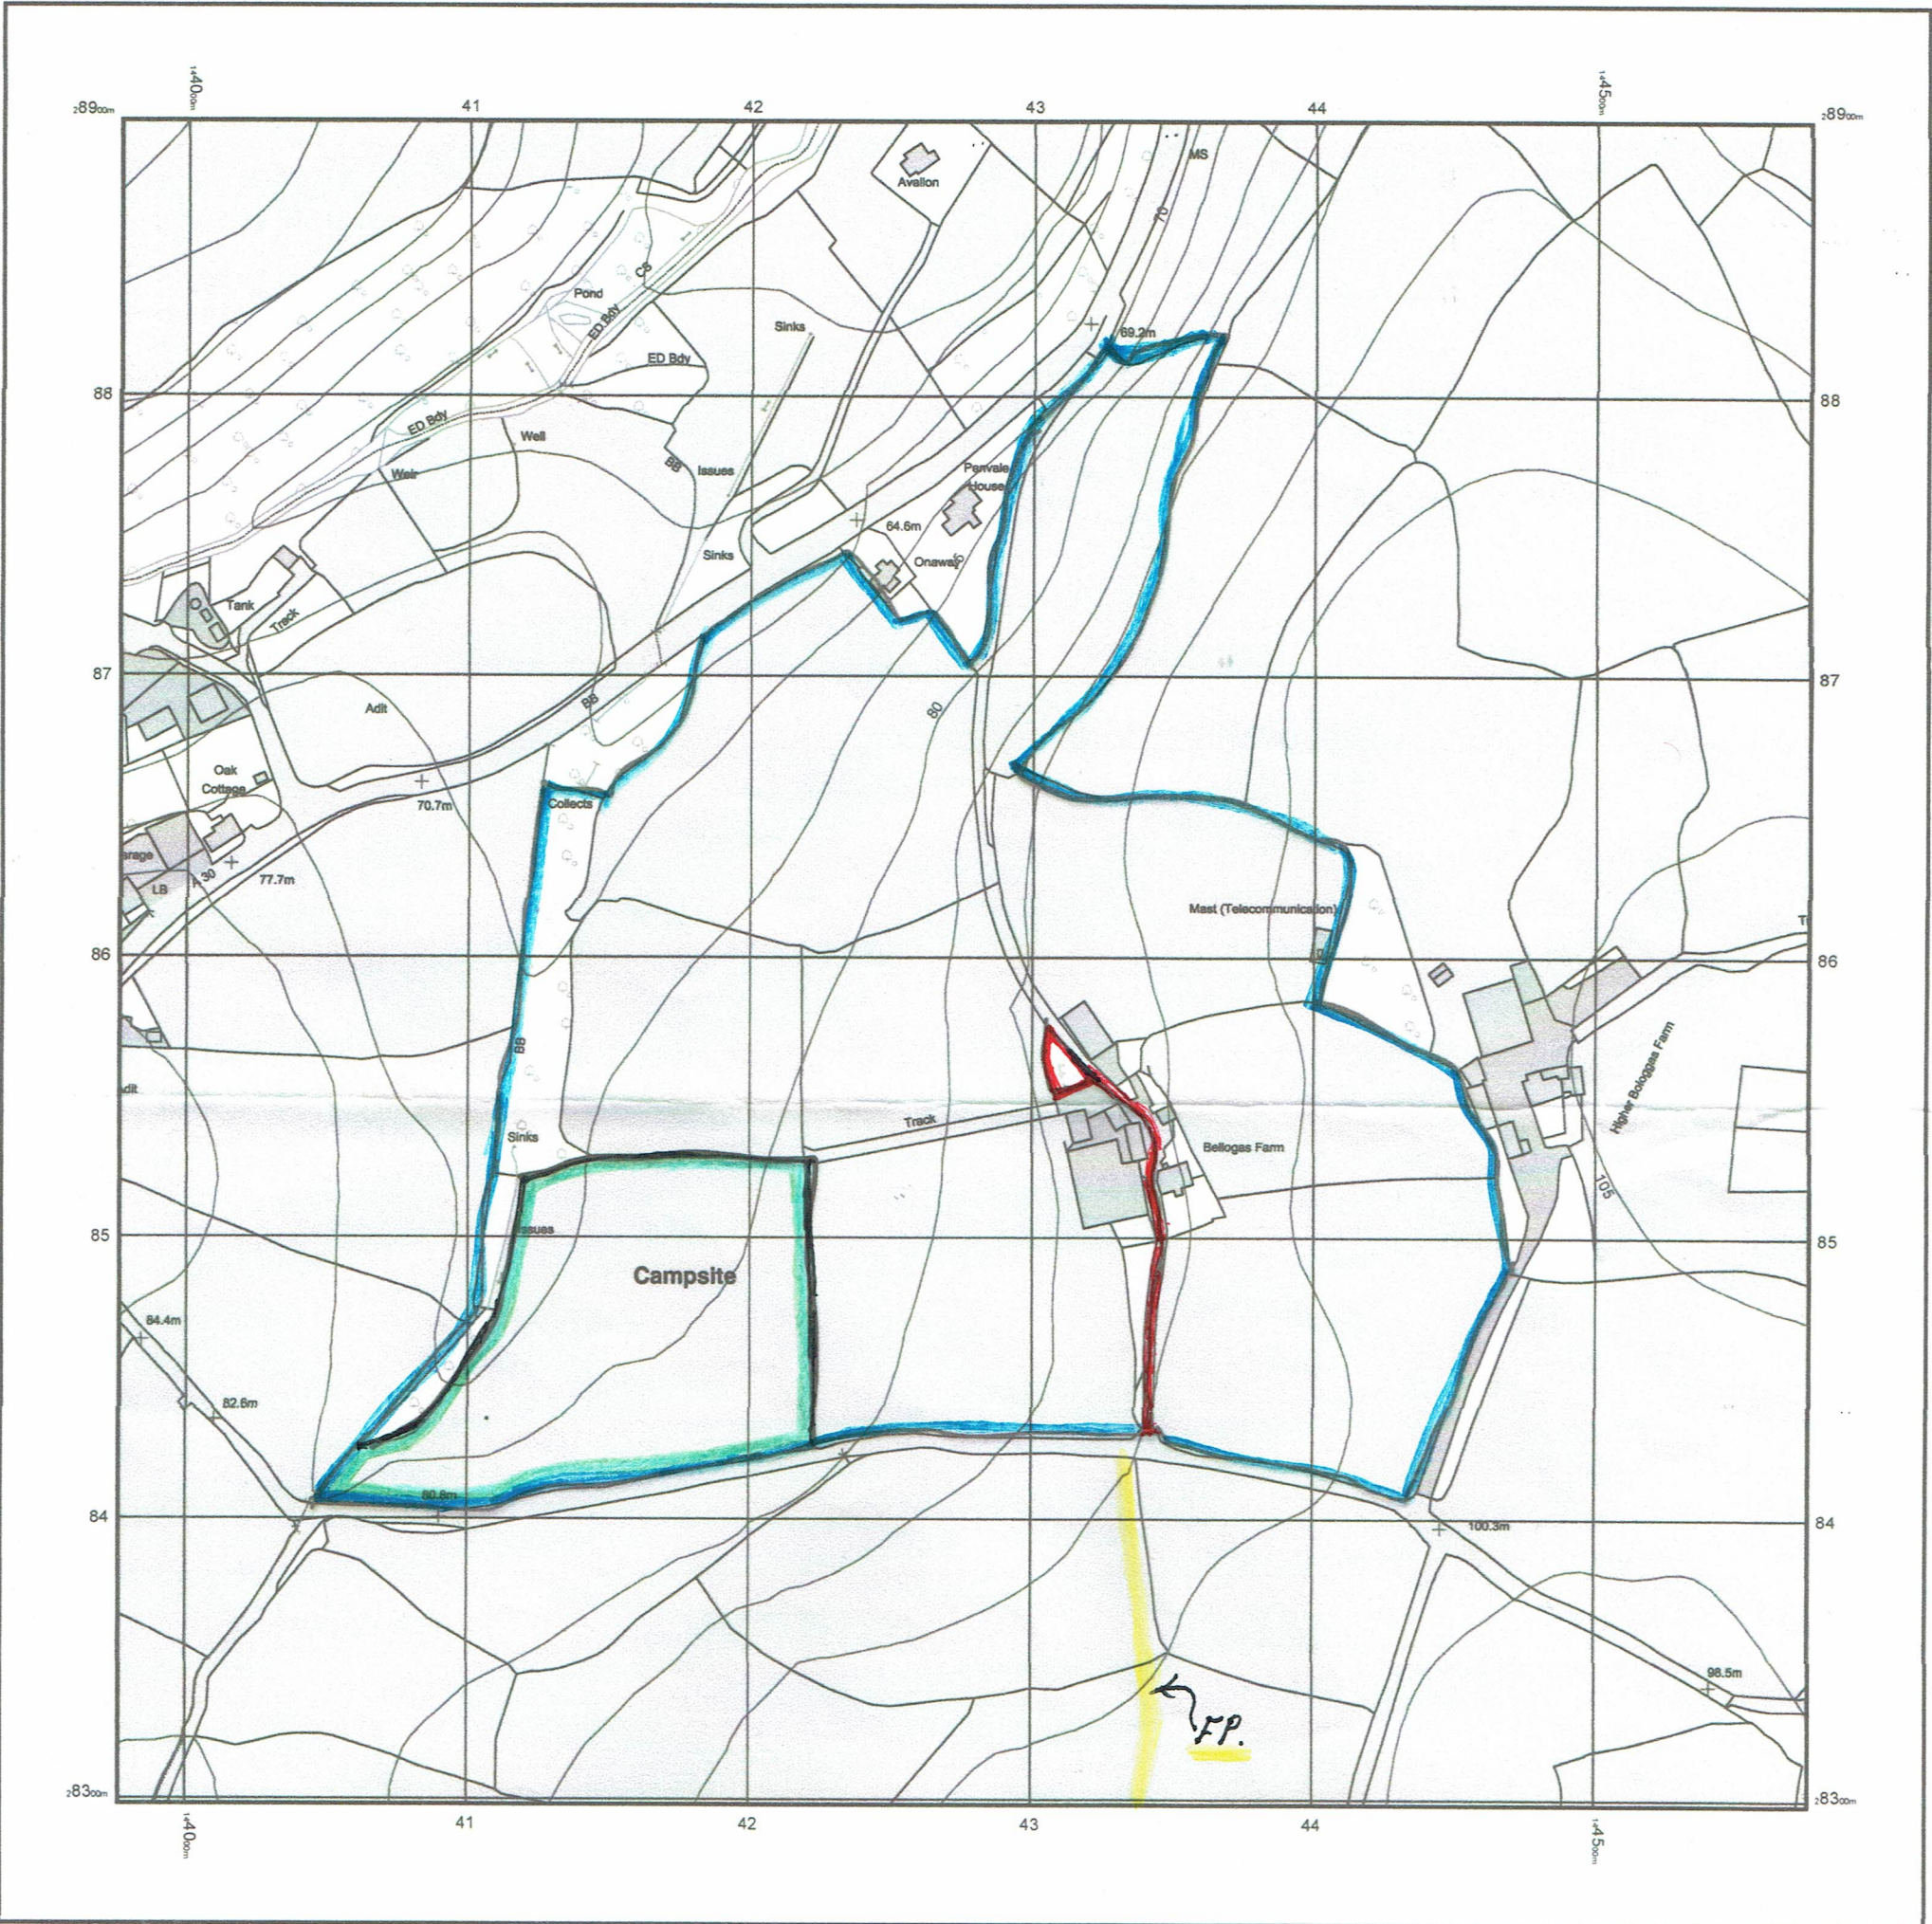

BELLOGAS FARM, BURYAS BRIDGE, PENZANCE, TR19 6AP

Supplied by: www.ukmapcentre.com

Serial No: 252074

Centre Coordinates: 144276, 28598

Production Date: 04/11/2022 16:43:32

© Crown copyright and database rights 2022 Ordnance Survey 100048957. The representation of road, track or path is no evidence of a boundary or right of way. The representation of features as lines is no evidence of a property boundary.

0m 1cm = 25m 125m

Scale 1:2500

Drawing no. SG/1.