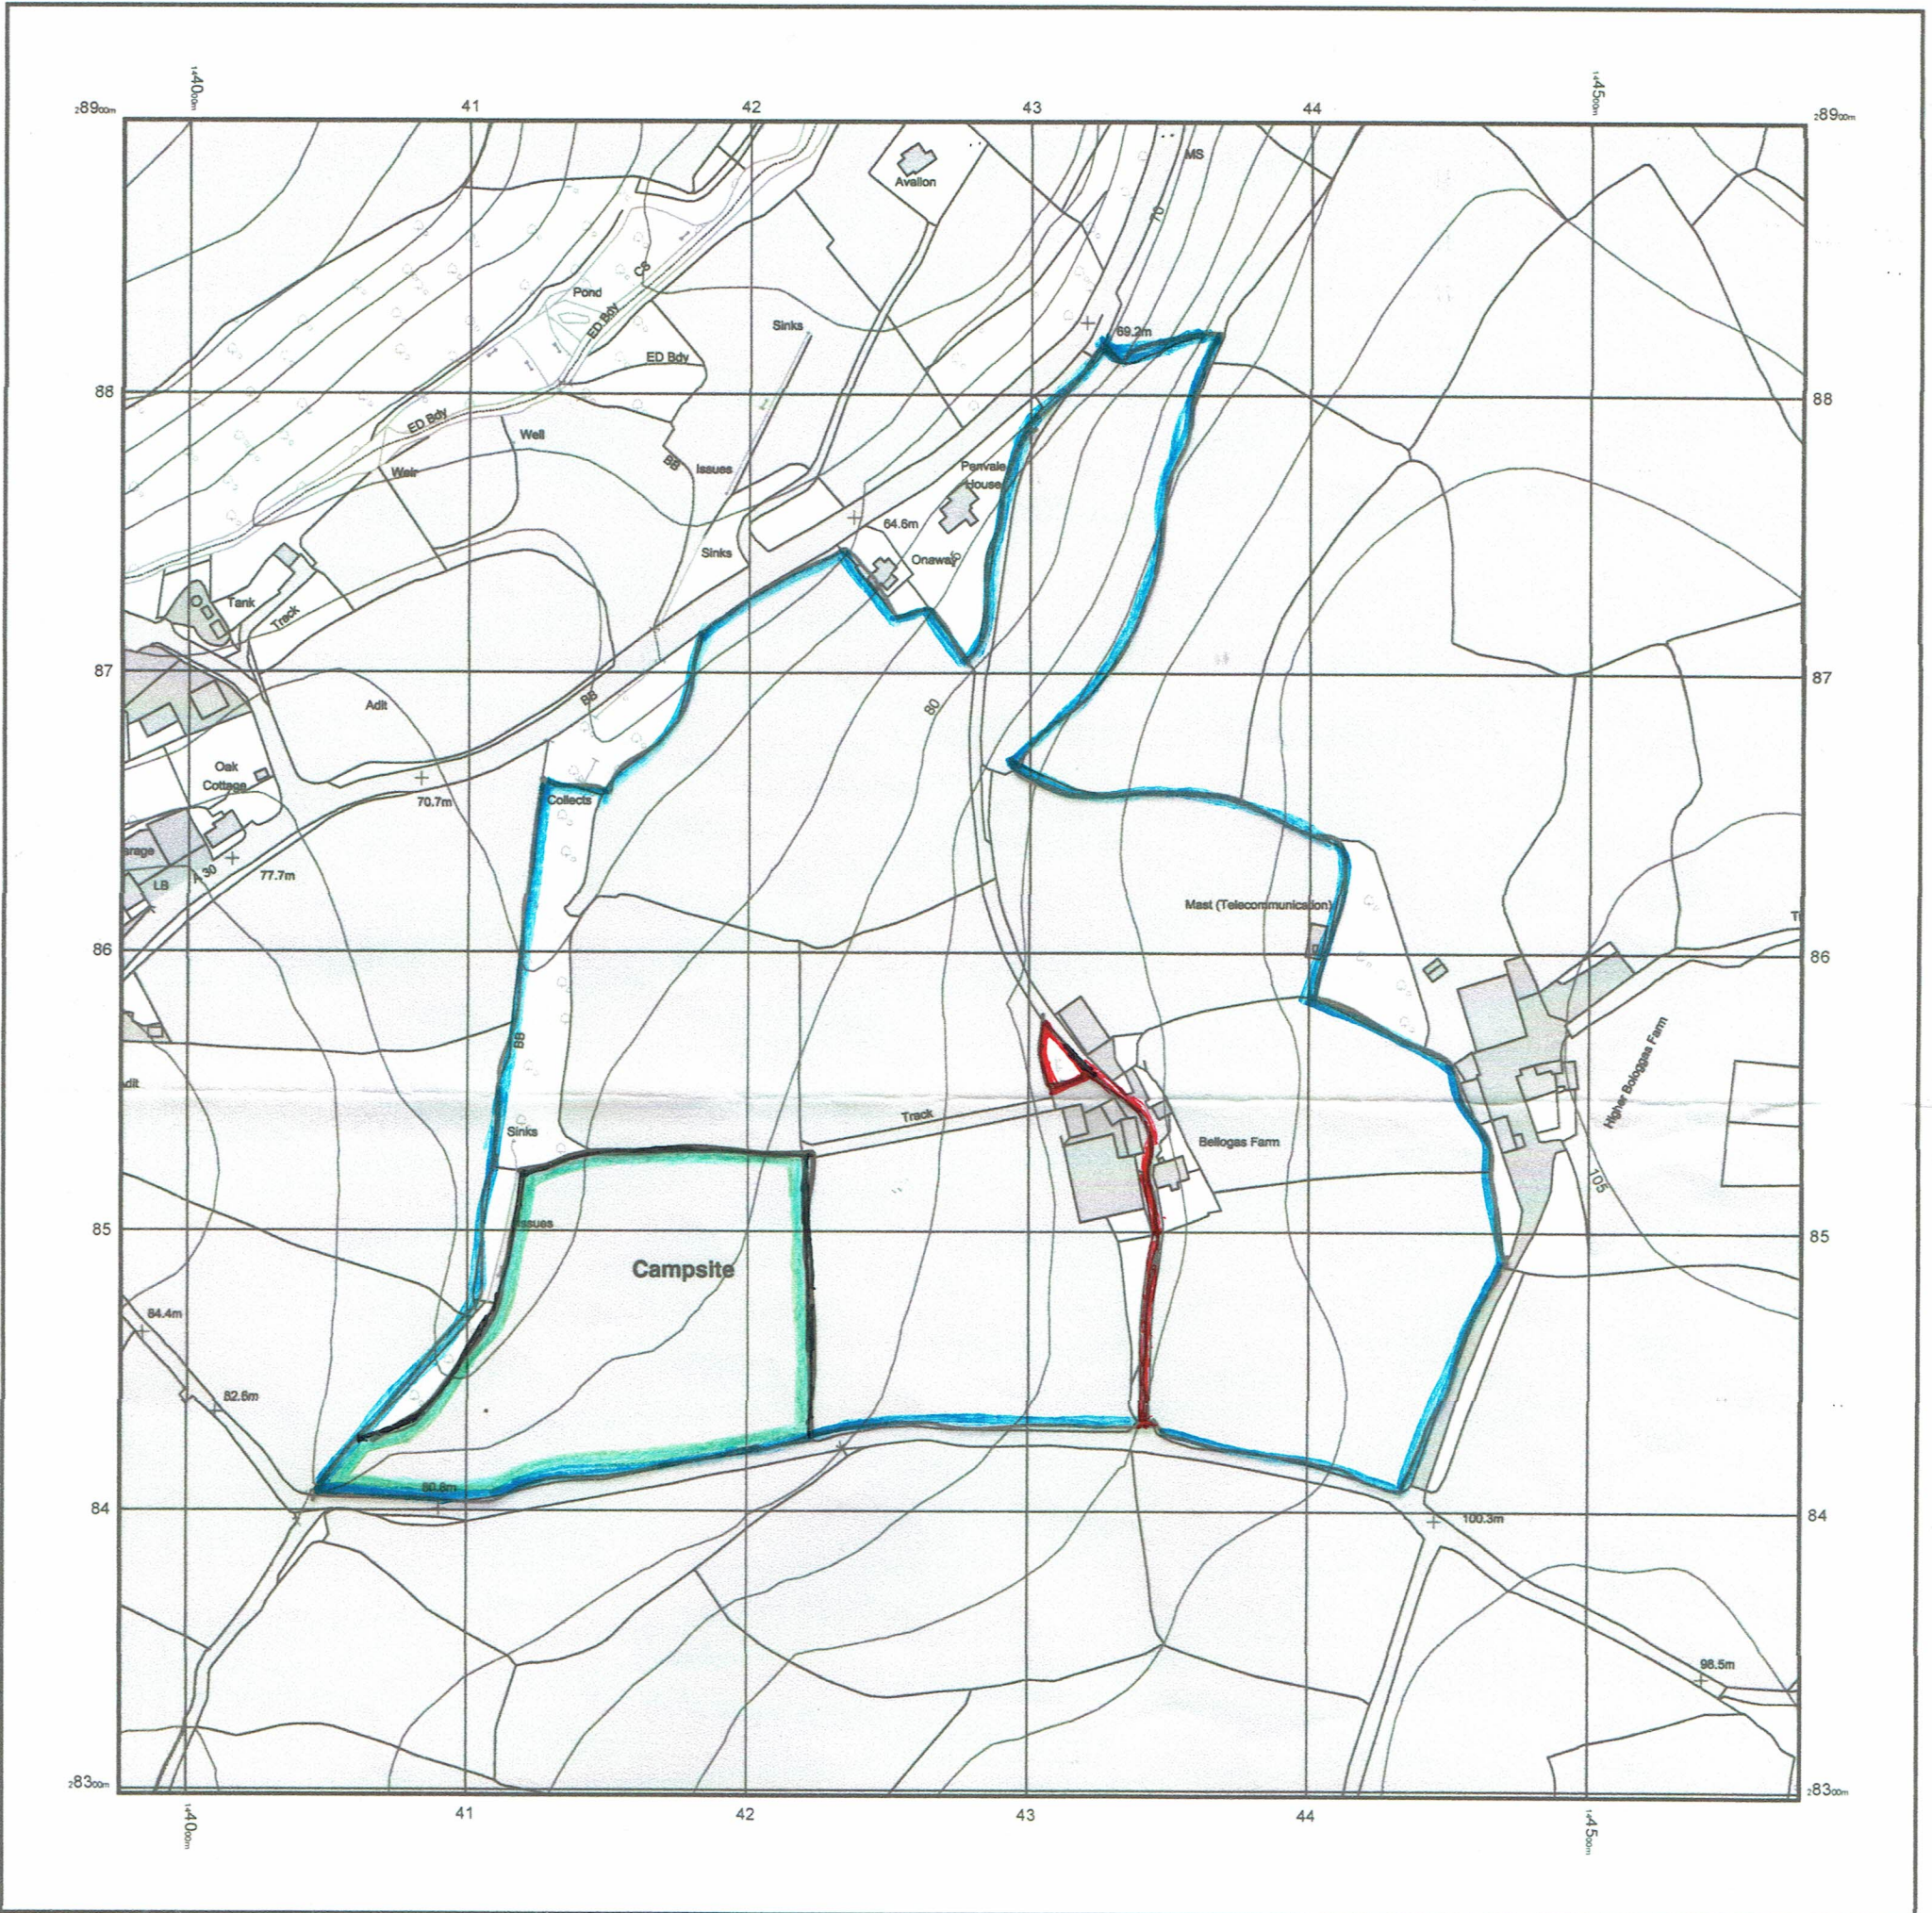

**BELLOGAS FARM, BURYAS BRIDGE, PENZANCE, TR19 6AP**

Supplied by: [www.ukmapcentre.com](http://www.ukmapcentre.com)

Serial No: 252074

Centre Coordinates: 144276, 28598

Production Date: 04/11/2022 16:43:32

© Crown copyright and database rights 2022 Ordnance Survey 100048957. The representation of road, track or path is no evidence of a boundary or right of way. The representation of features as lines is no evidence of a property boundary.

0m 1cm = 25m 125m

Scale 1:2500

*Drawing no. SG/1.*