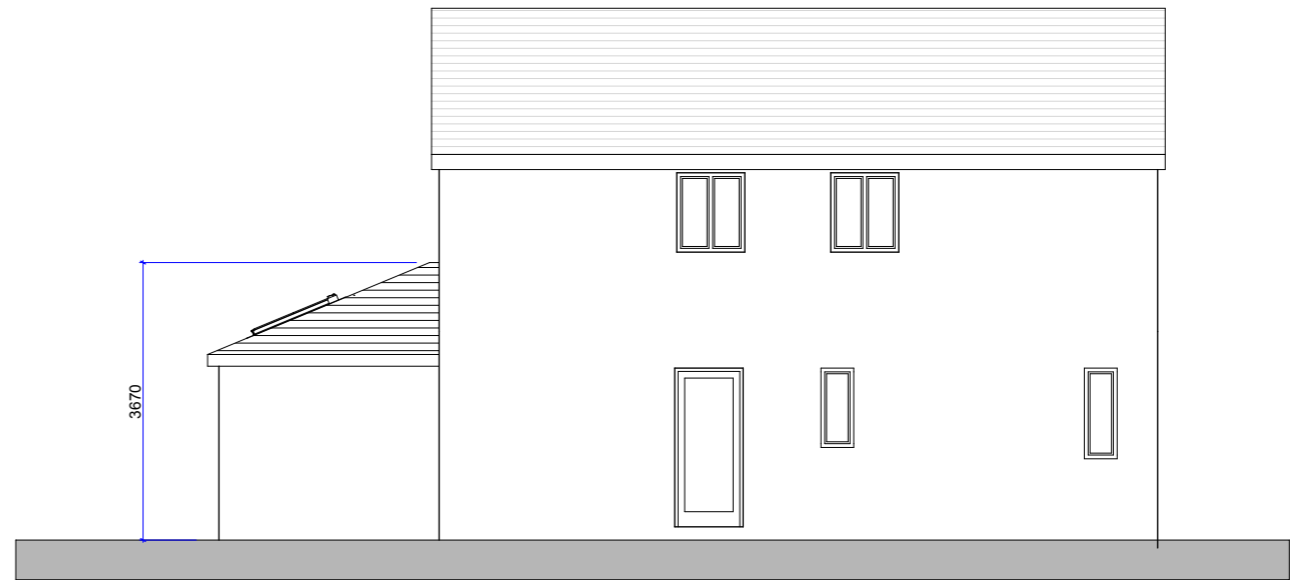

Proposed Front Elevation

Proposed Side Elevation 1

Proposed Rear Elevation

Proposed Side Elevation 2

Revisions

acmarchitects ltd.

3 Ash Road, Ashurst, Southampton, Hants, SO40 7AT
 T 023 8029 2751 E alan.acmltd@gmail.com

Project Proposed Extensions and Alterations to 27 The Tussocks, Marchwood, Southampton, SO40 4YE

Client L Quigley

Date 10/23

Drawn AM

Drawing no.

Drawing Title Proposed Elevations - Sheet 1

Scale 1:100@A3

Checked