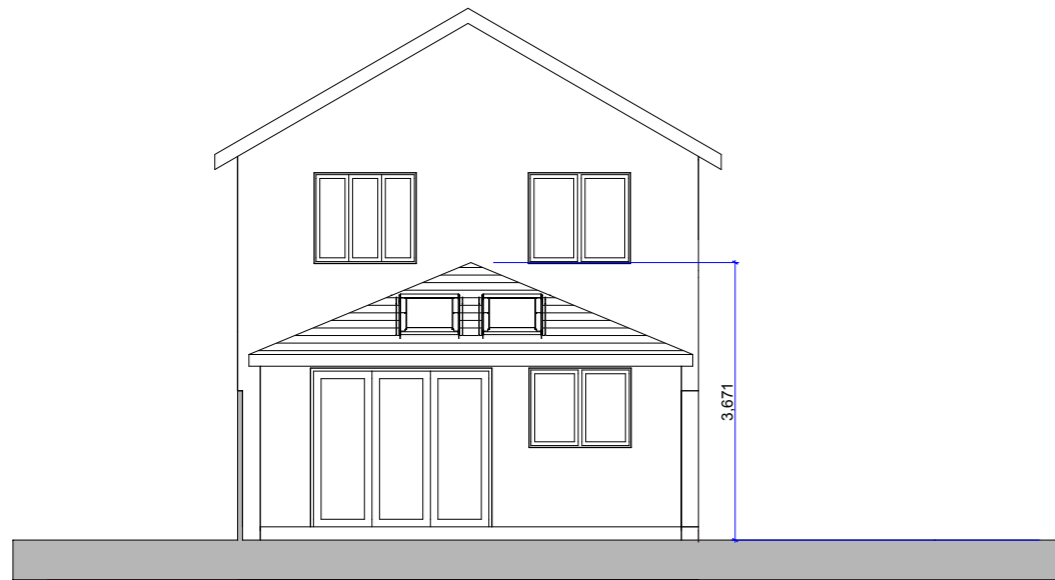

Proposed Front Elevation

Proposed Side Elevation 1

Proposed Rear Elevation

Proposed Side Elevation 2

Revisions

acmarchitects ltd.

3 Ash Road, Ashurst, Southampton, Hants, SO40 7AT
 T 023 8029 2751 E alan.acmltd@gmail.com

Project Proposed Extensions and Alterations to 27 The Tussocks, Marchwood, Southampton, SO40 4YE

Client L Quigley

Date 10/23

Drawn AM

Drawing no.

Drawing Title Proposed Elevations - Sheet 1

Scale 1:100@A3

Checked