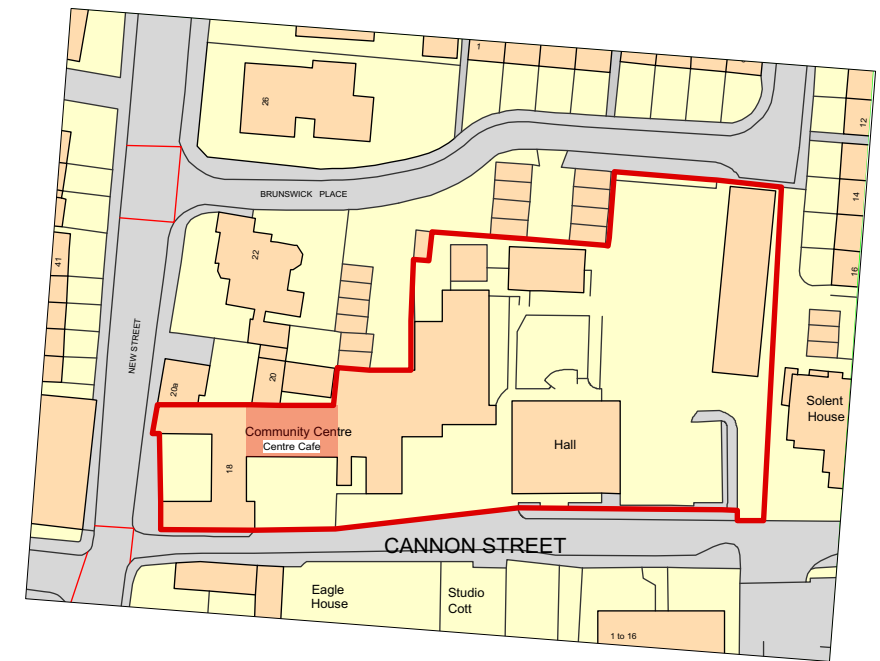

Ordnance Survey, (c) Crown
Copyright 2022. All rights reserved.
Licence number 100022432