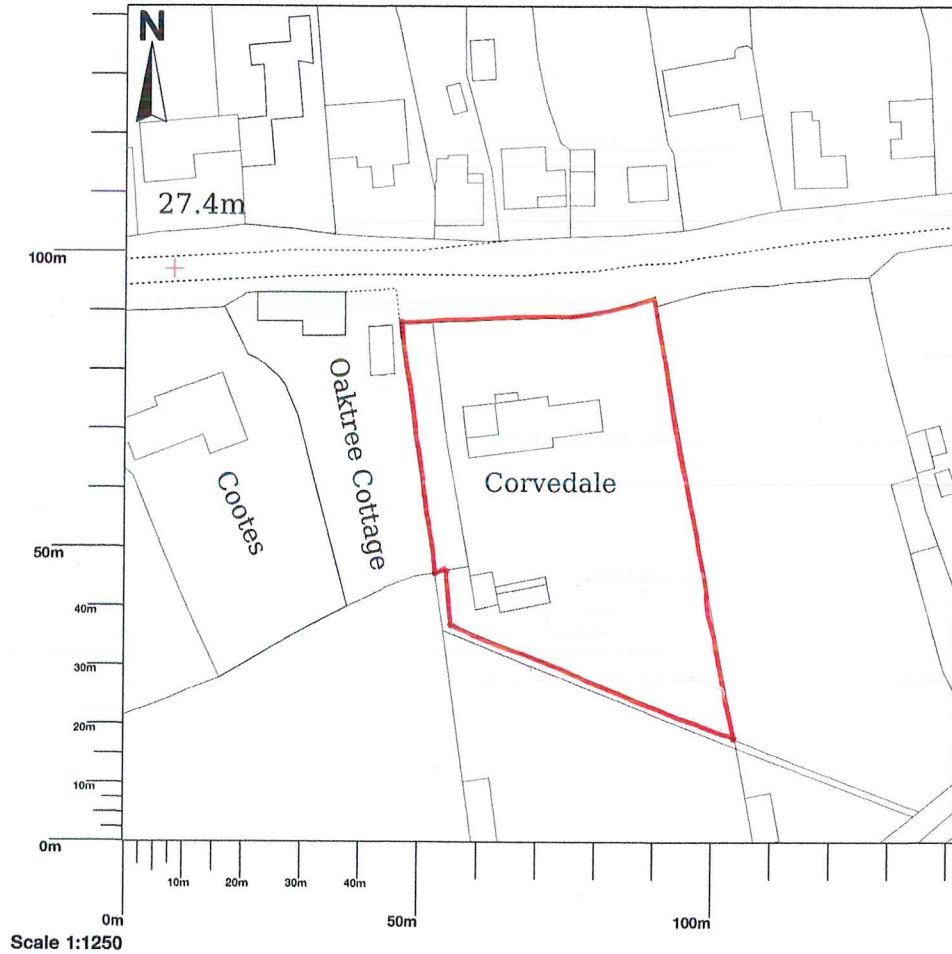

**UK
Planning
Maps**

Corvedale, Bickton, Fordingbridge, SP6 2HA

© Crown copyright and database rights 2023 OS 100054135. Map area bounded by: 414971,112618 415113,112760. Produced on 20 March 2023 from the OS National Geographic Database. Supplied by UKPlanningMaps.com. Unique plan reference: p2c/uk/924222/1247214