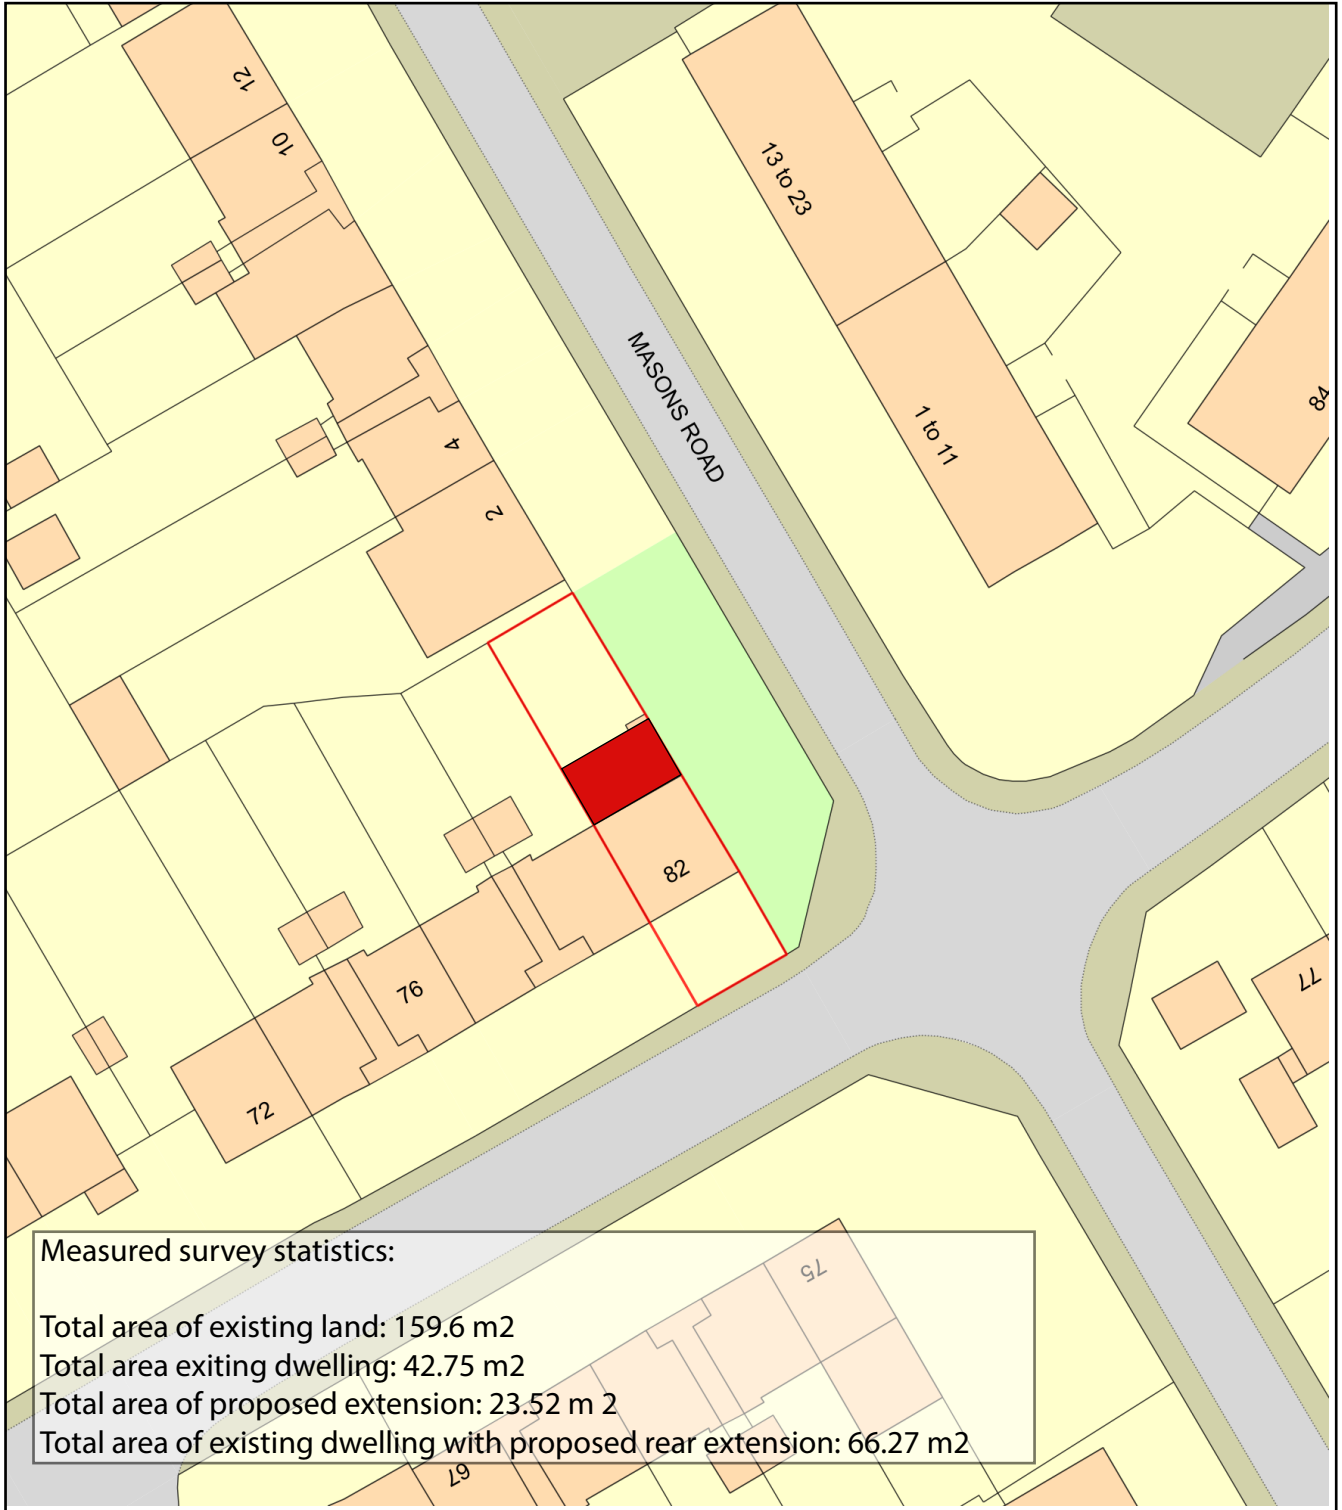

Site Plan 82 Elsing Road, Enfield, EN1 4PF

Plan Produced for: Sanya Chadha

Date Produced: 17 Oct 2023

Plan Reference Number: TQRQM23290142638113

Scale: 1:500 @ A4