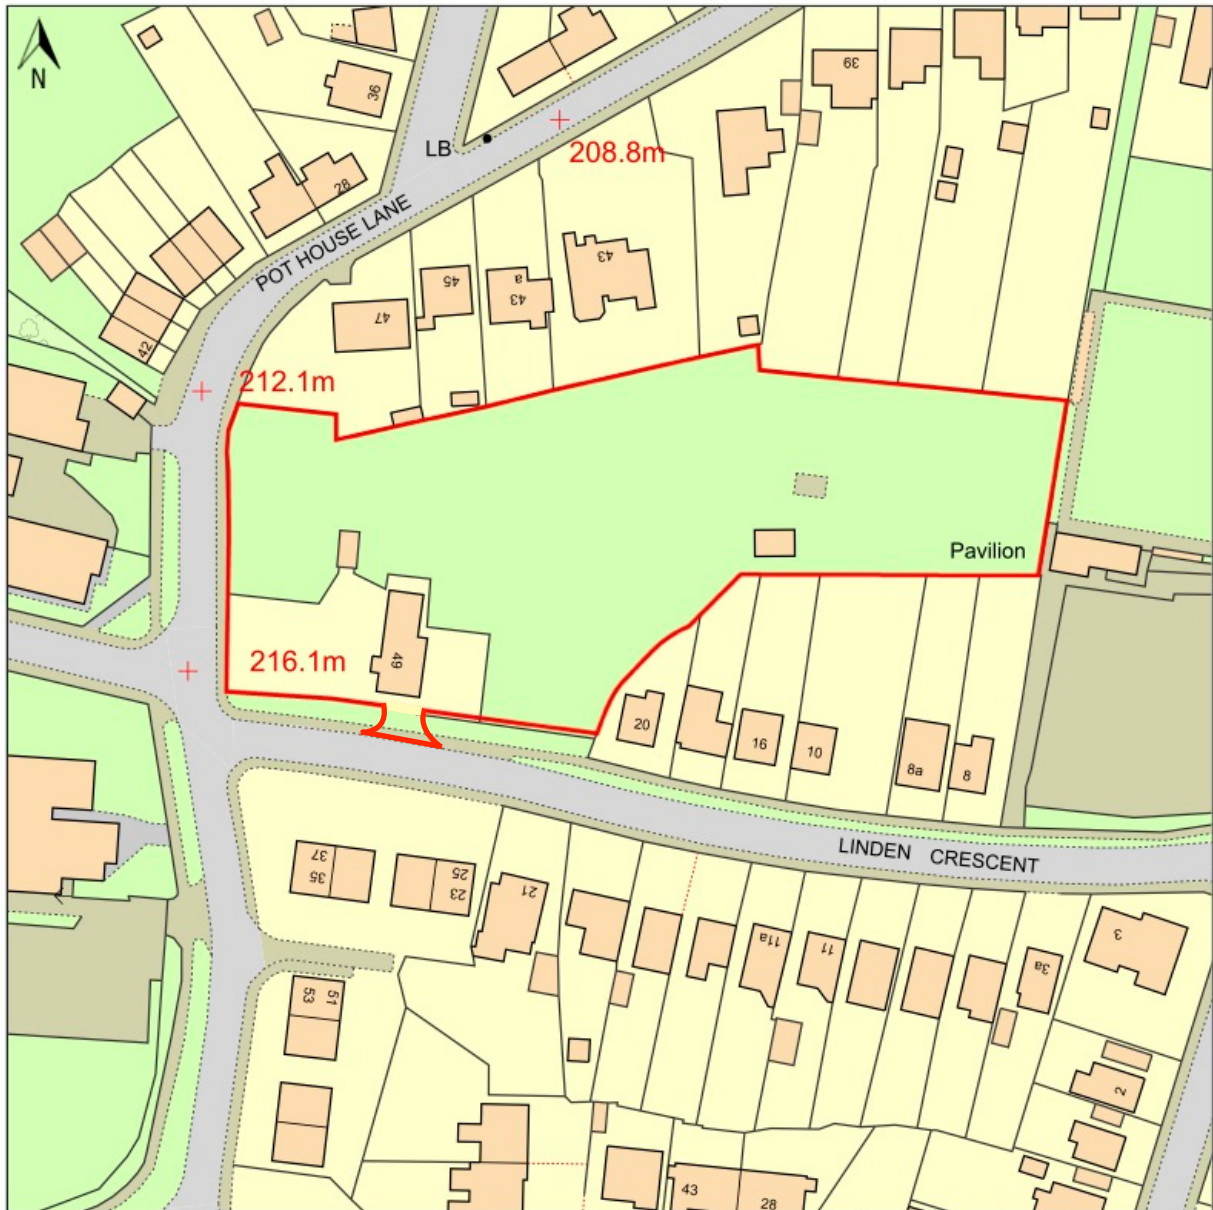

## Site - Location Plan

### Proposed Care Village

49, POT HOUSE LANE, SHEFFIELD, SHEFFIELD, S36 1ES

© Crown copyright and database rights, 2023. Ordnance Survey  
0100031673 Created using Plans by Emapsite

0m 20m 40m 60m 80m 100m

Scale: 1:1250

Paper Size: A4

Notes: