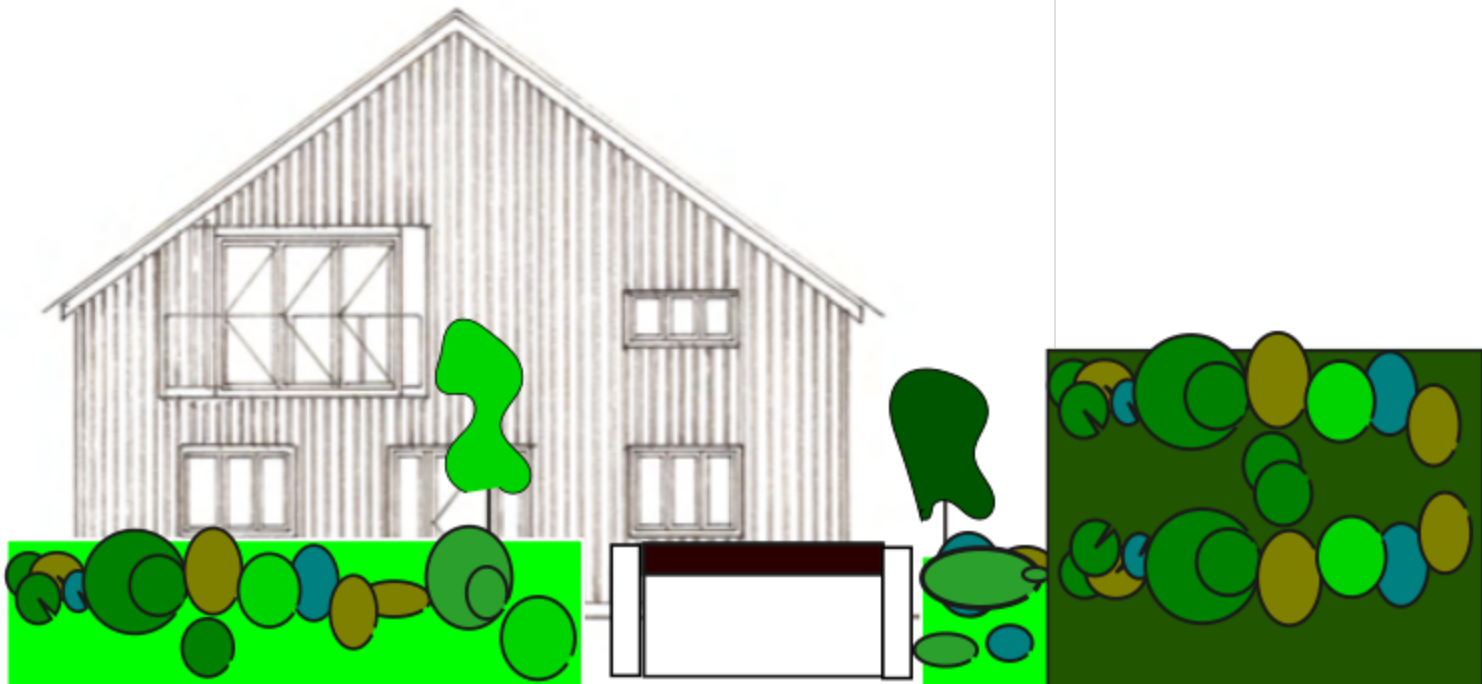

Elevations for proposed gate to meadow Way Dinton

Existing front elevation

proposed front elevation

Scale 1:100