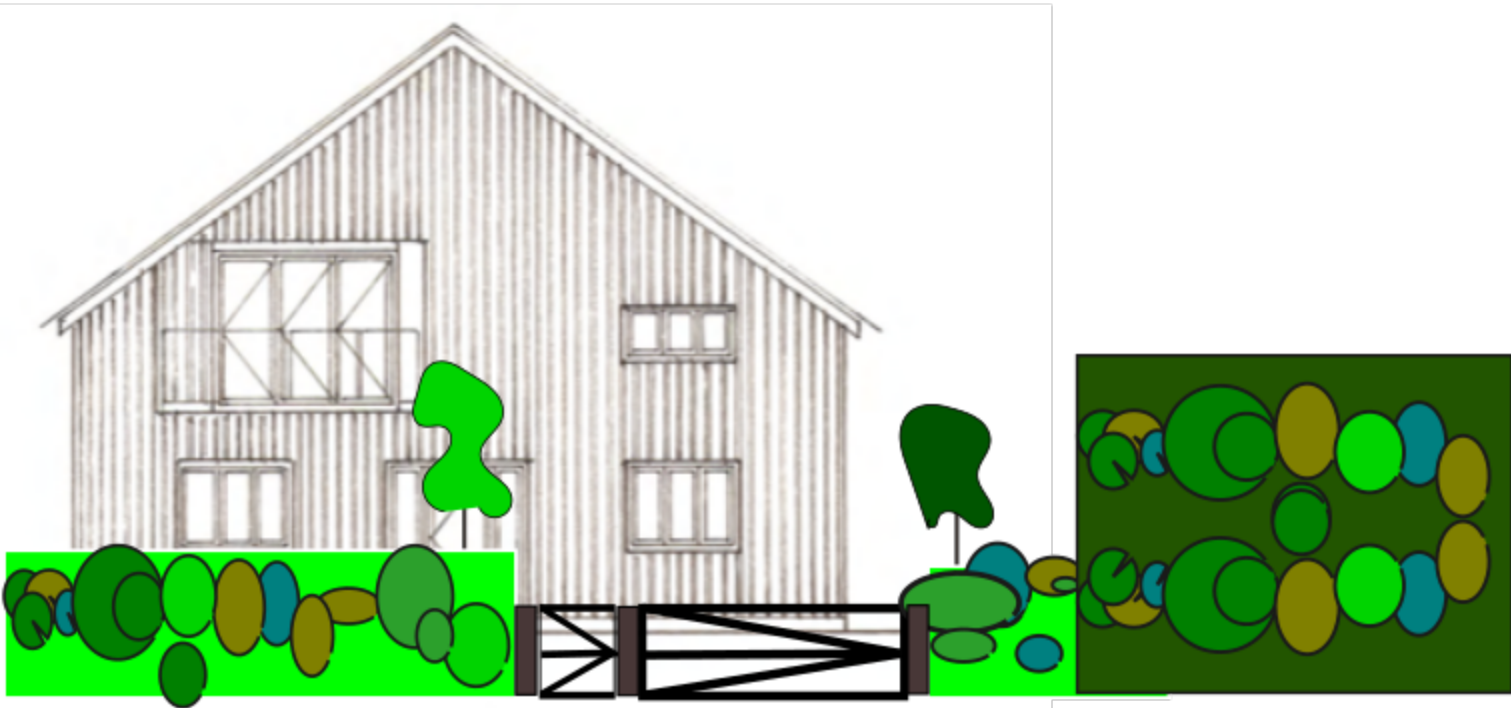

Elevations for proposed gate to meadow Way Dinton

Existing front elevation

proposed front elevation

Scale 1:100