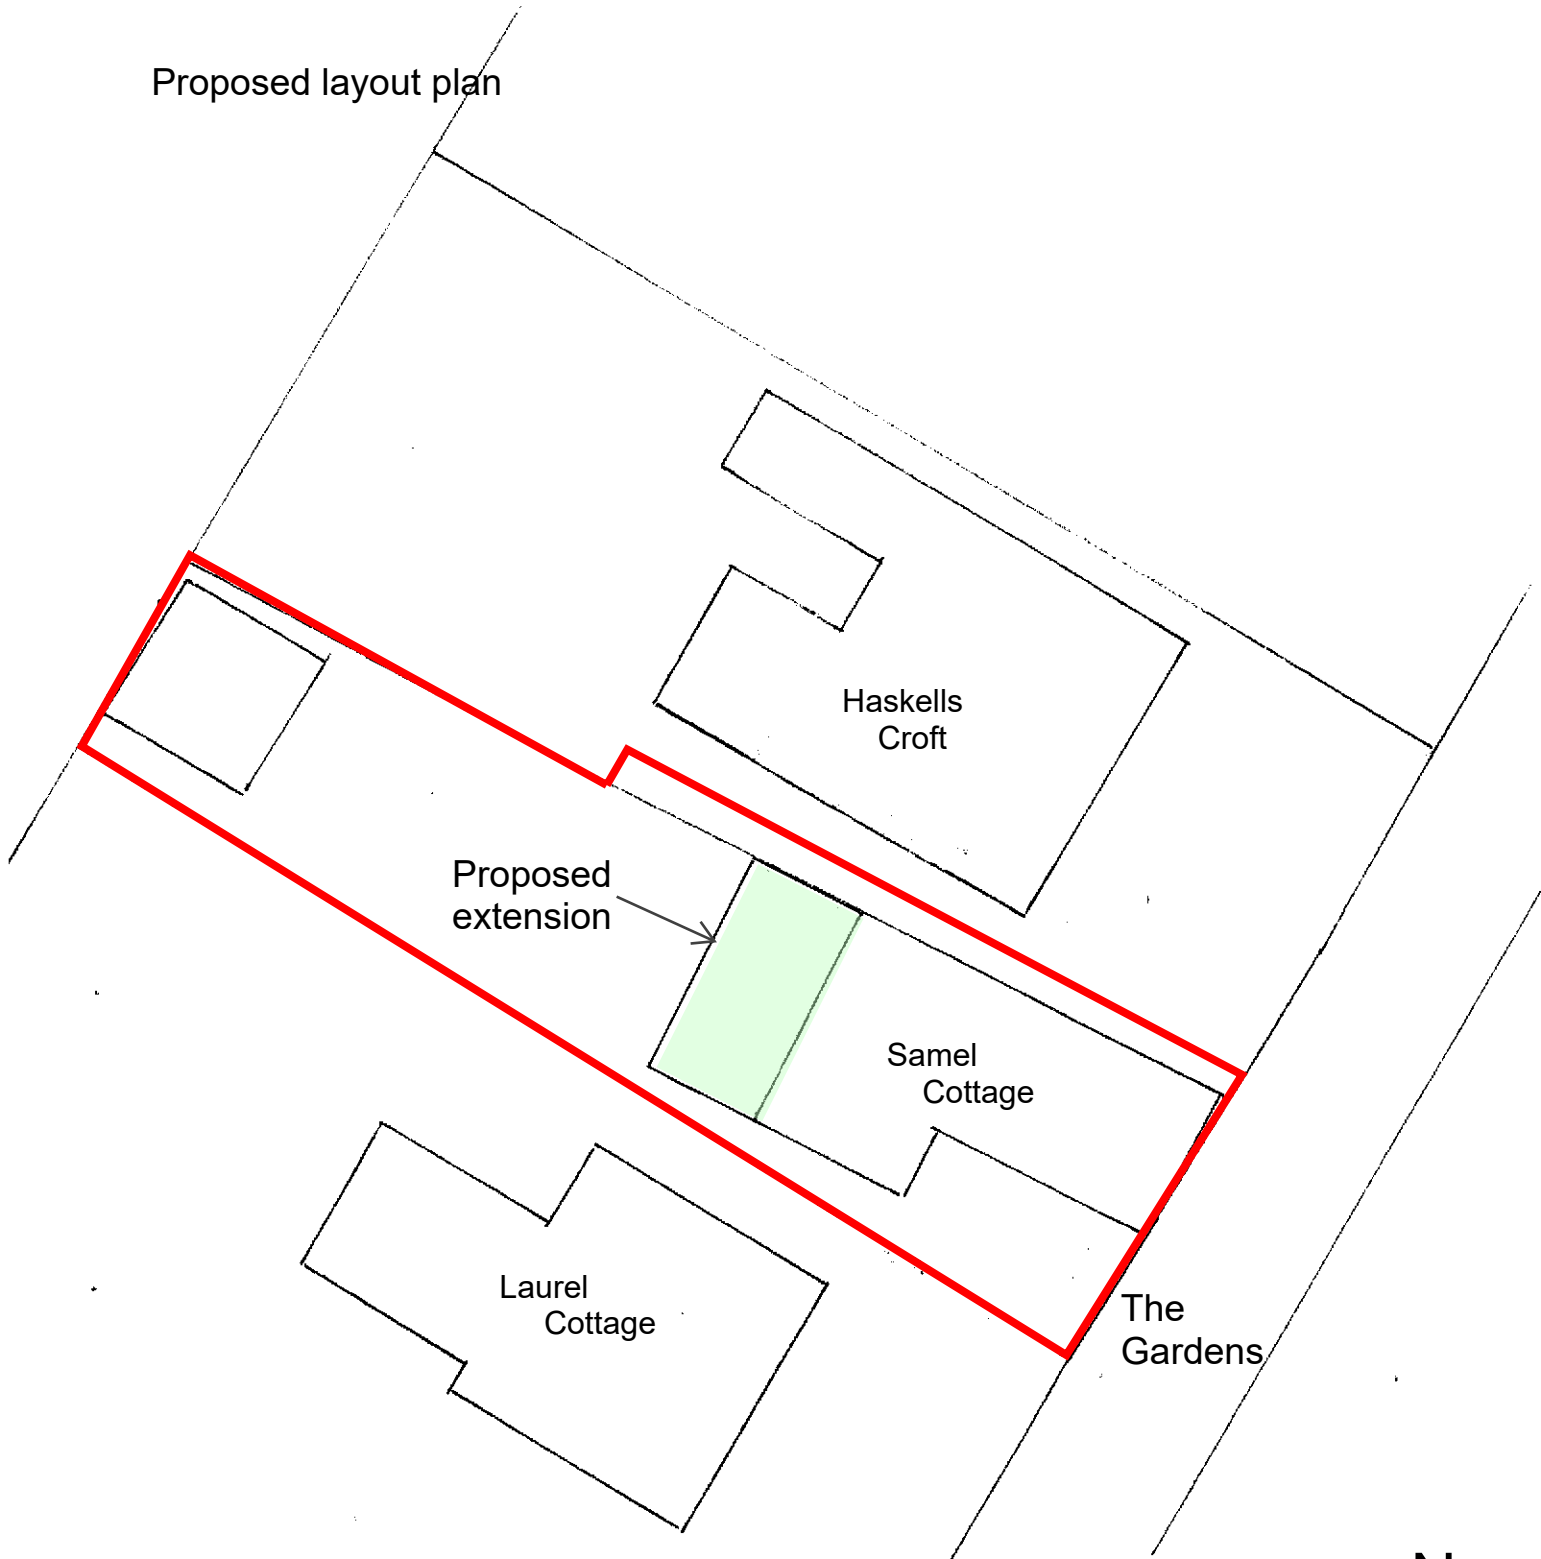

Existing layout plan

Proposed layout plan

Site : Samel Cottage, The Gardens, Adstock  
Proposal : Single storey rear extension  
Drg Title : Existing and proposed layout plans  
Drg. Scale : 1:200 @ A3  
Drg. No. : MK/CH/01