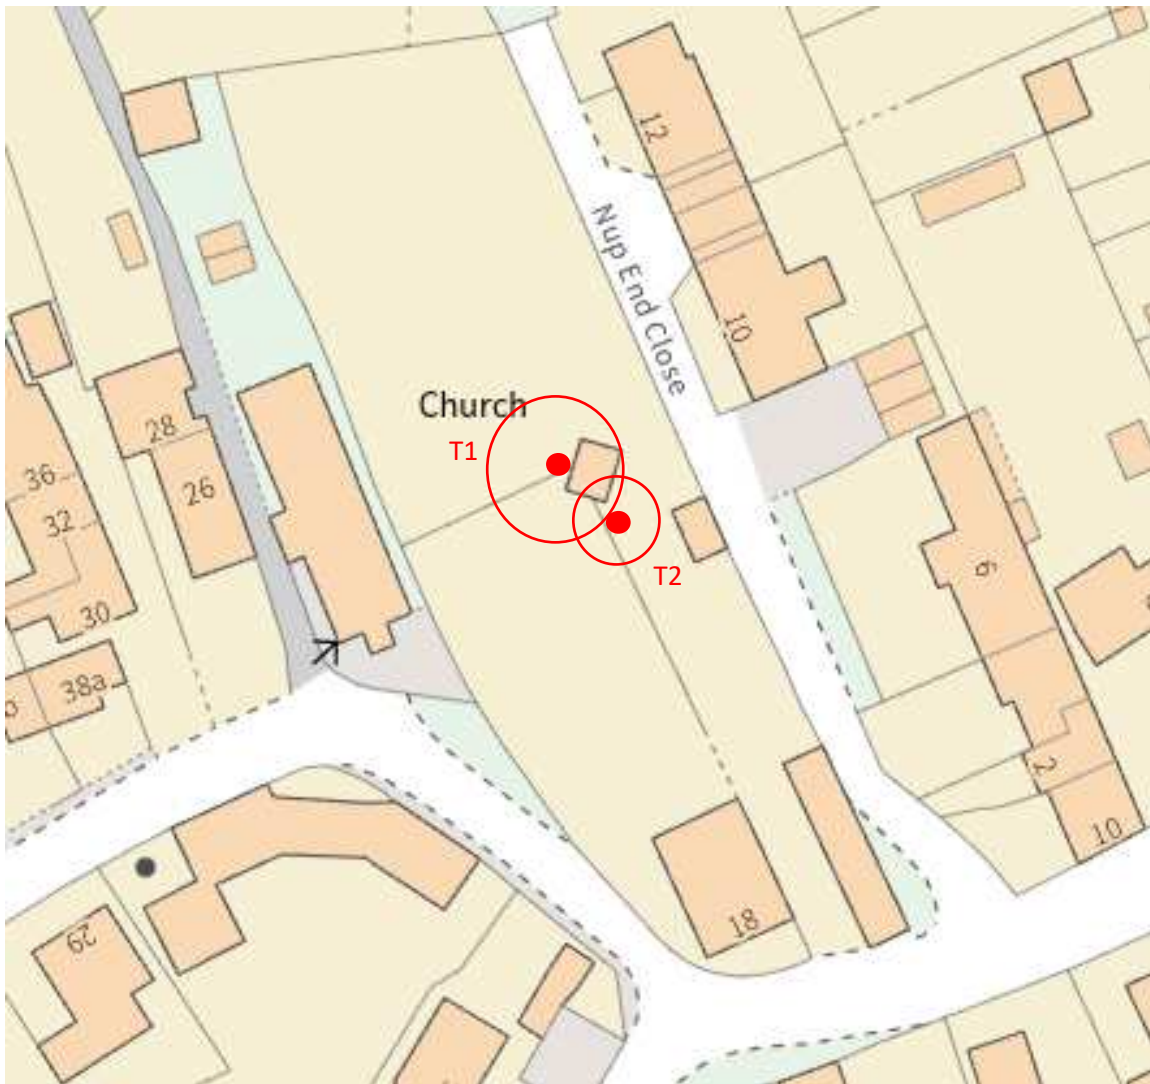

GTF/TPO/10032 – Horse Chestnut and Cherry Pruning  
The Old Bakery, 18 Nup End Lane, Wingrave, HP22 4PX

Proposed Works

- T1: Horse Chestnut
  - Remove lower limb in contact with summerhouse roof, back to parent stem
- T2: Cherry
  - Remove branch in contact with summerhouse roof, back to parent stem

## Photos

**T1: Horse Chestnut**

**T1: Horse Chestnut**

**T1: Horse Chestnut**

**T2: Cherry**