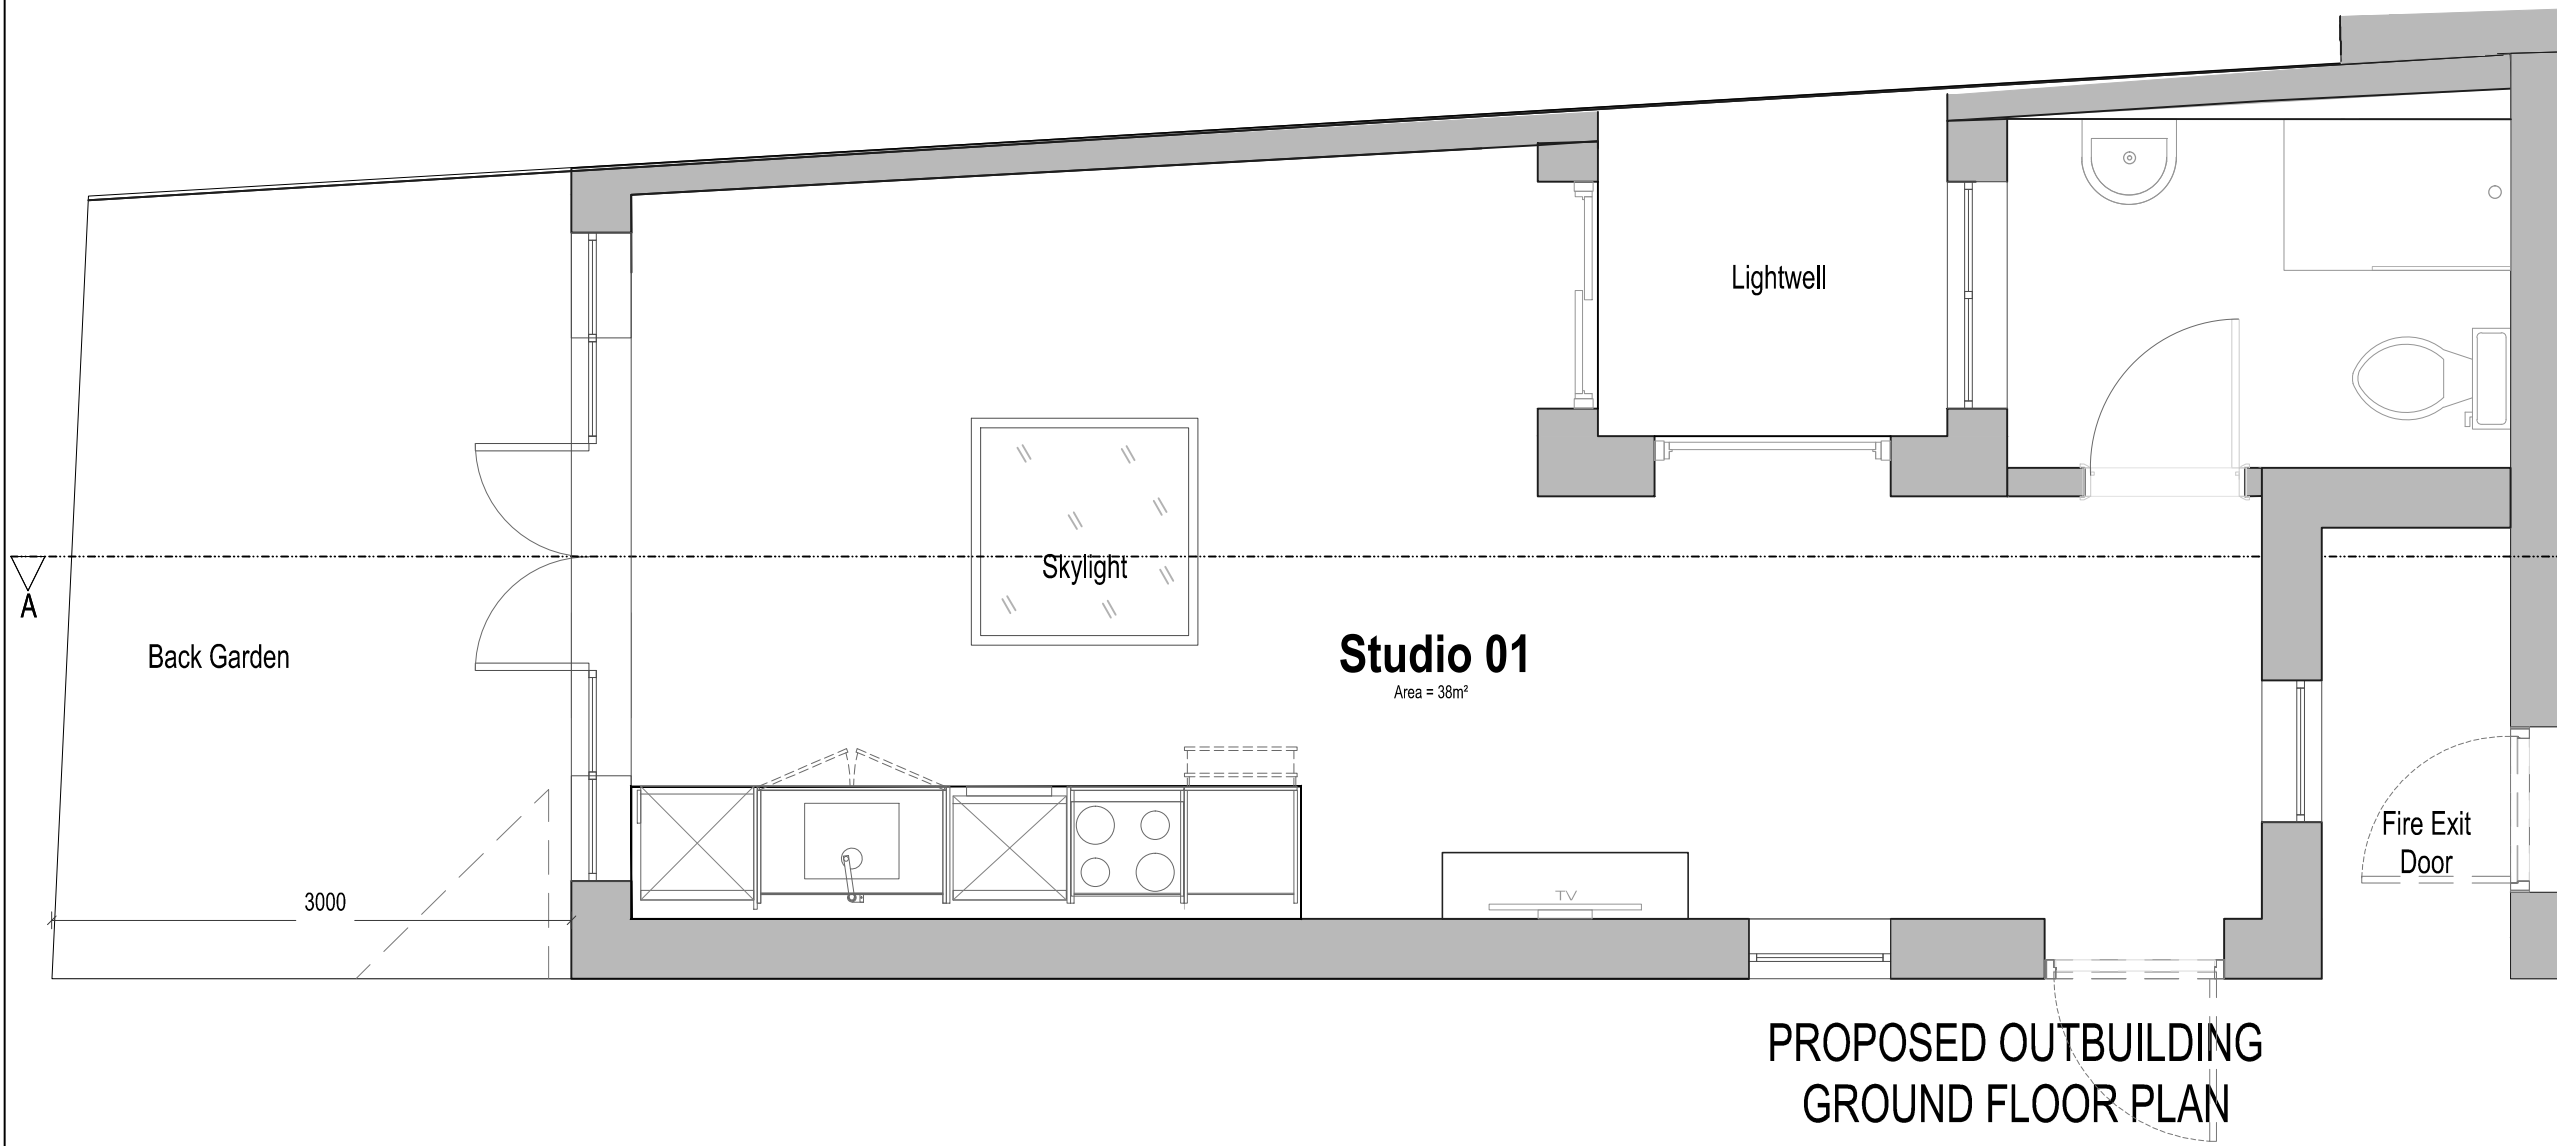

Magrun Ltd.
 39 Lower Kenwood Ave
 Enfield
 EN2 7LT
 t: + 44 7930 360 535
 e: info@magrun.com

Notes:
 Do not scale
 Use figurative dimension only

**PROPOSED OUTBUILDING
 GROUND FLOOR PLAN**

Client: Magrun Ltd		
Site: Old Halifax 57 Ballards Ln Finchley Central London N3 1XP		
Drawing Title: Old Halifax Studio 01 - Rev E - Proposed Grnd Flr		
Drawing No: 201-O.H.F-S1-2023		
View: Plan	Scale: 1:40@A3	
Date: 28/11/2023	Drawn By: AK	
Drawing Status: For Planning	Revision: E	Page: 06