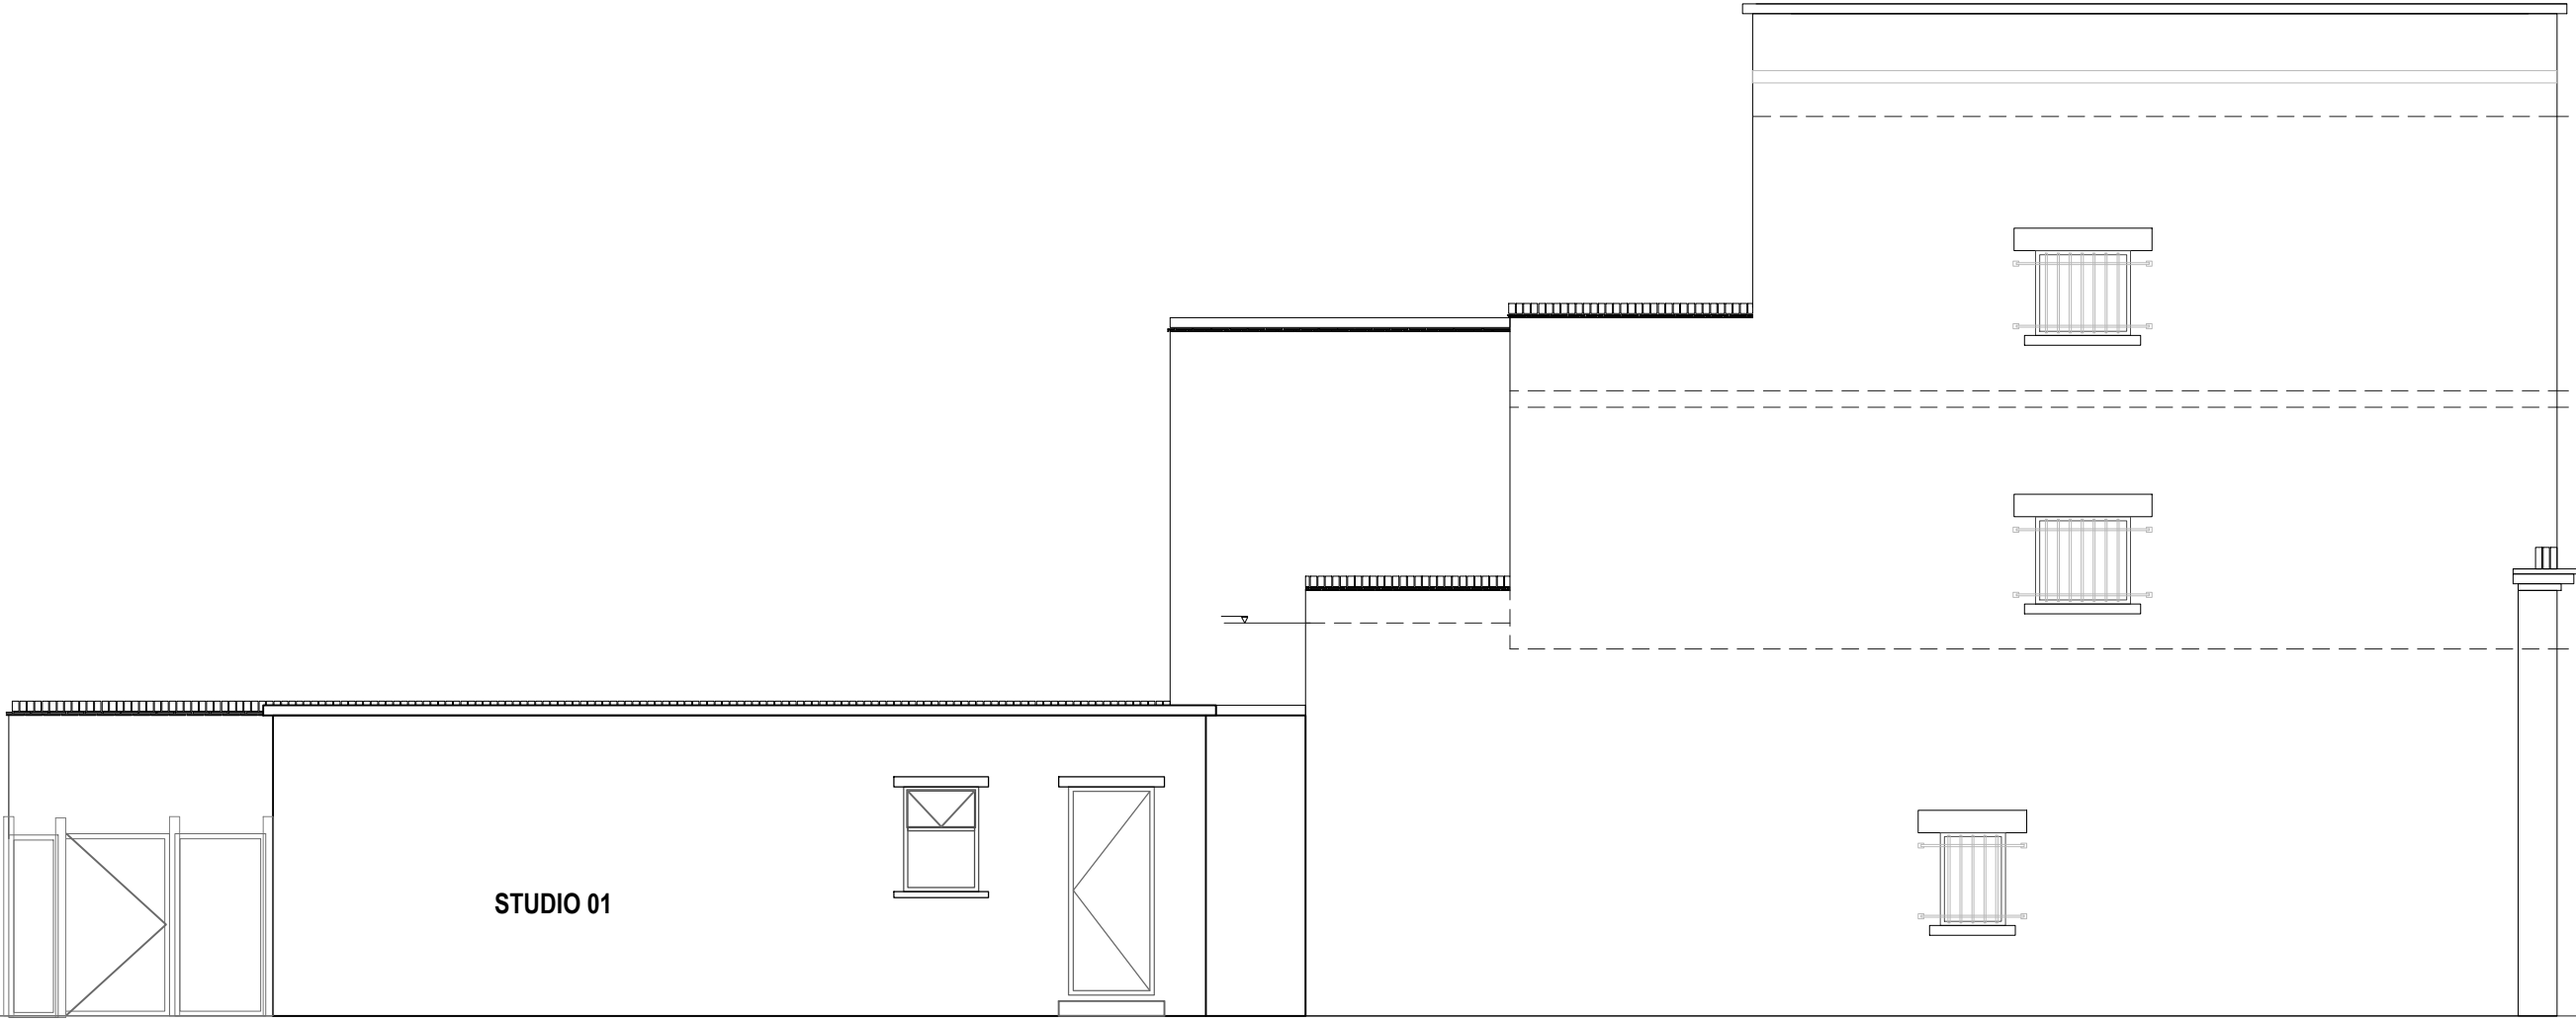

Magrun Ltd.
 39 Lower Kenwood Ave
 Enfield
 EN2 7LT
 t: + 44 7930 360 535
 e: info@magrun.com

Notes:
 Do not scale
 Use figurative dimension only

PROPOSED LEFT HAND SIDE
 ELEVATION

Client: Magrun Ltd		
Site: Old Halifax 57 Ballards Ln Finchley Central London N3 1XP		
Drawing Title: Old Halifax Studio 01 Rev D - Proposed Left Side		
Drawing No: 212-O.H.F-S1-2023		
View: Elevation	Scale: 1:75@A3	
Date: 28/11/2023	Drawn By: AK	
Drawing Status: For Planning	Revision: D	Page: 10