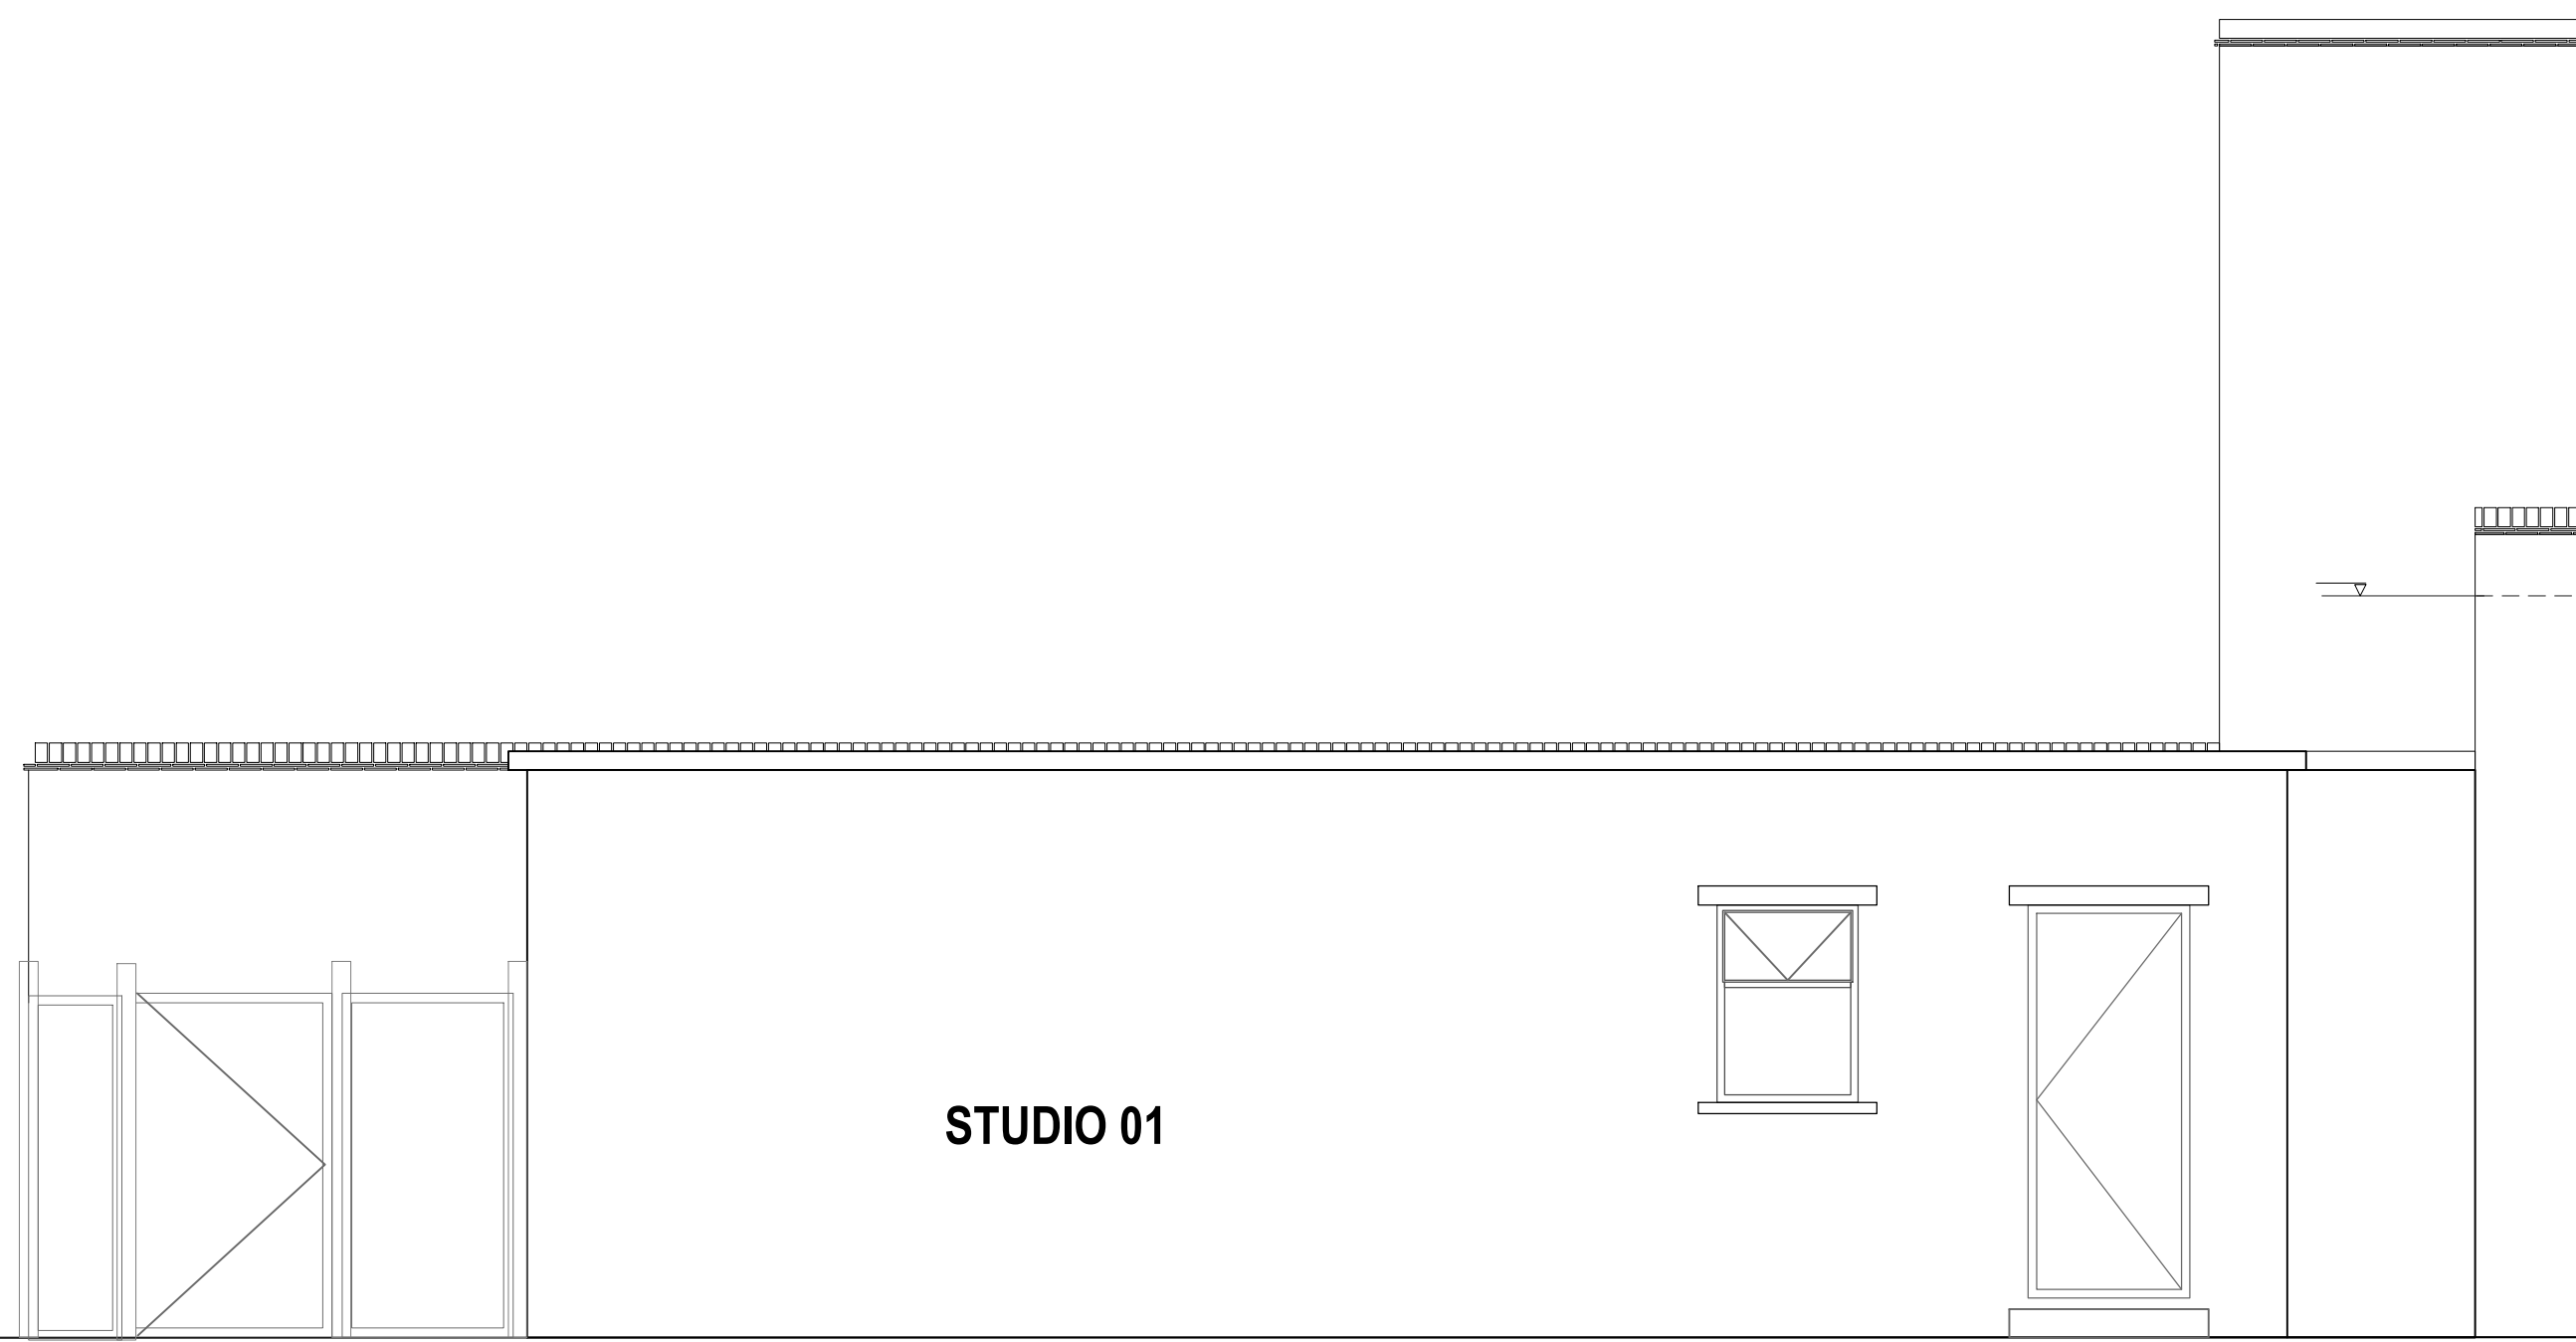

**Magrun Ltd.**  
 39 Lower Kenwood Ave  
 Enfield  
 EN2 7LT  
 t: + 44 7930 360 535  
 e: info@magrun.com

**Notes:**  
 Do not scale  
 Use figurative dimension only

**STUDIO 01**

**PROPOSED LEFT HAND SIDE  
 ELEVATION**

<b>Client:</b> Magrun Ltd		
<b>Site:</b> Old Halifax 57 Ballards Ln Finchley Central London N3 1XP		
<b>Drawing Title:</b> Old Halifax Studio 01 - Rev D - Proposed Left Side		
<b>Drawing No:</b> 213-O.H.F-S1-2023		
<b>View:</b> Elevation	<b>Scale:</b> 1:40@A3	
<b>Date:</b> 28/11/2023	<b>Drawn By:</b> AK	
<b>Drawing Status:</b> For Planning	<b>Revision:</b> D	<b>Page:</b> 11