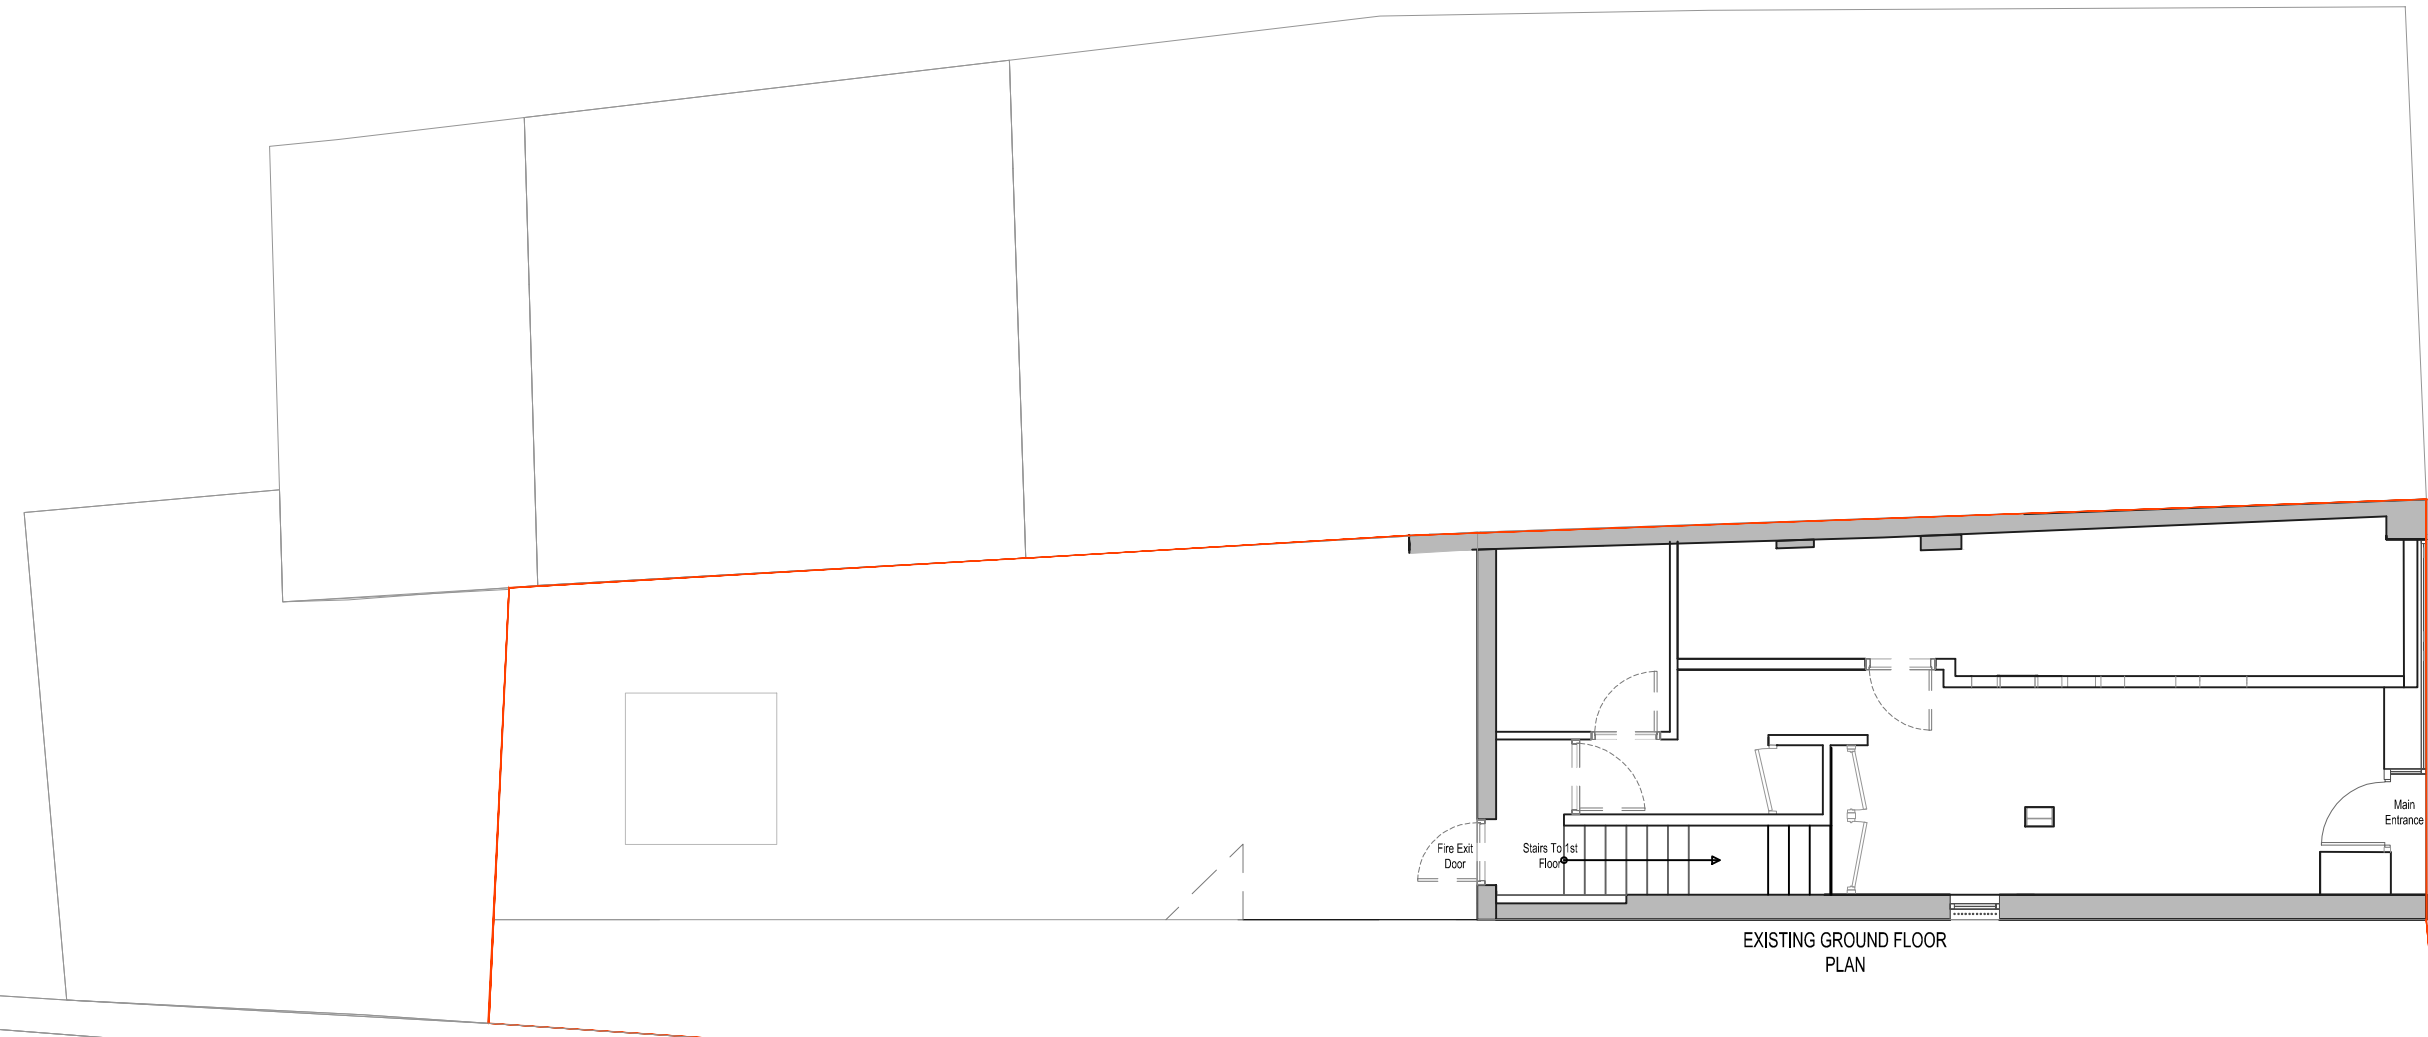

Magrun Ltd.
39 Lower Kenwood Ave
Enfield
EN2 7LT
t: + 44 7930 360 535
e: info@magrun.com

Notes:
Do not scale
Use figurative dimension only

EXISTING GROUND FLOOR PLAN

Client: Magrun Ltd		
Site: Old Halifax 57 Ballards Ln Finchley Central London N3 1XP		
Drawing Title: Old Halifax Studio 01 Rev A - Existing Site Plan		
Drawing No: 100-O.F.H-2023		
View: Plan	Scale: 1:100@A3	
Date: 02/10/2023	Drawn By: AK	
Drawing Status: For Planning	Revision: A	Page: 02