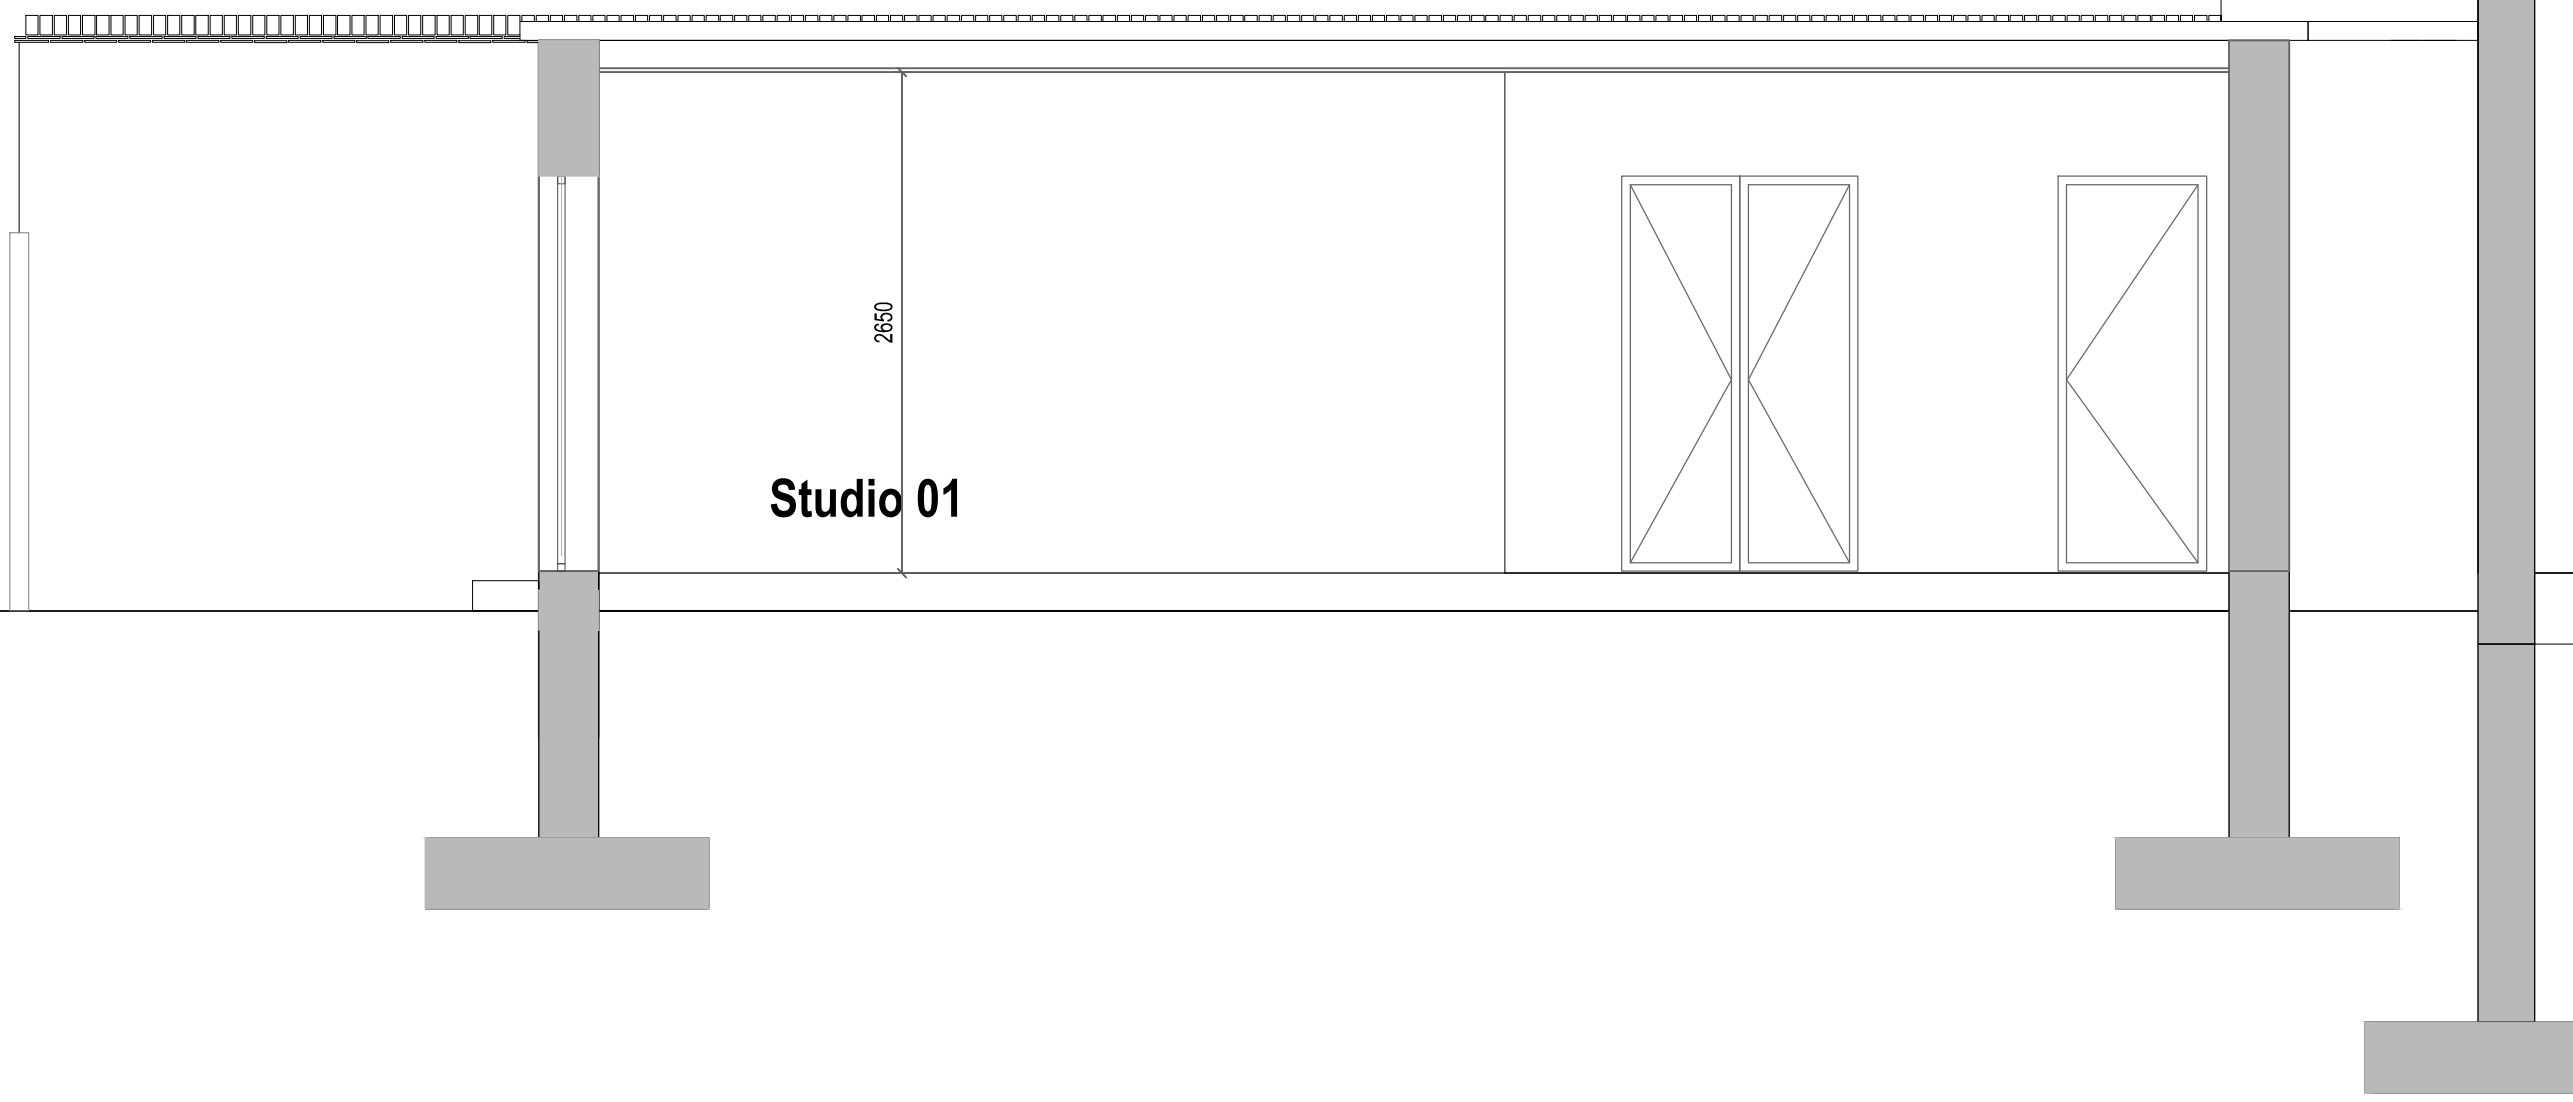

Magrun Ltd.
 39 Lower Kenwood Ave
 Enfield
 EN2 7LT
 t: + 44 7930 360 535
 e: info@magrun.com

Notes:
 Do not scale
 Use figurative dimension only

Studio 01

2650

Client: Magrun Ltd		
Site: Old Halifax 57 Ballards Ln Finchley Central London N3 1XP		
Drawing Title: Old Halifax Studio 01 - Rev D - Proposed Section		
Drawing No: 214-O.H.F-S1-2023		
View: Section A-A	Scale: 1:40@A3	
Date: 28/11/2023	Drawn By: AK	
Drawing Status: For Planning	Revision: D	Page: 12