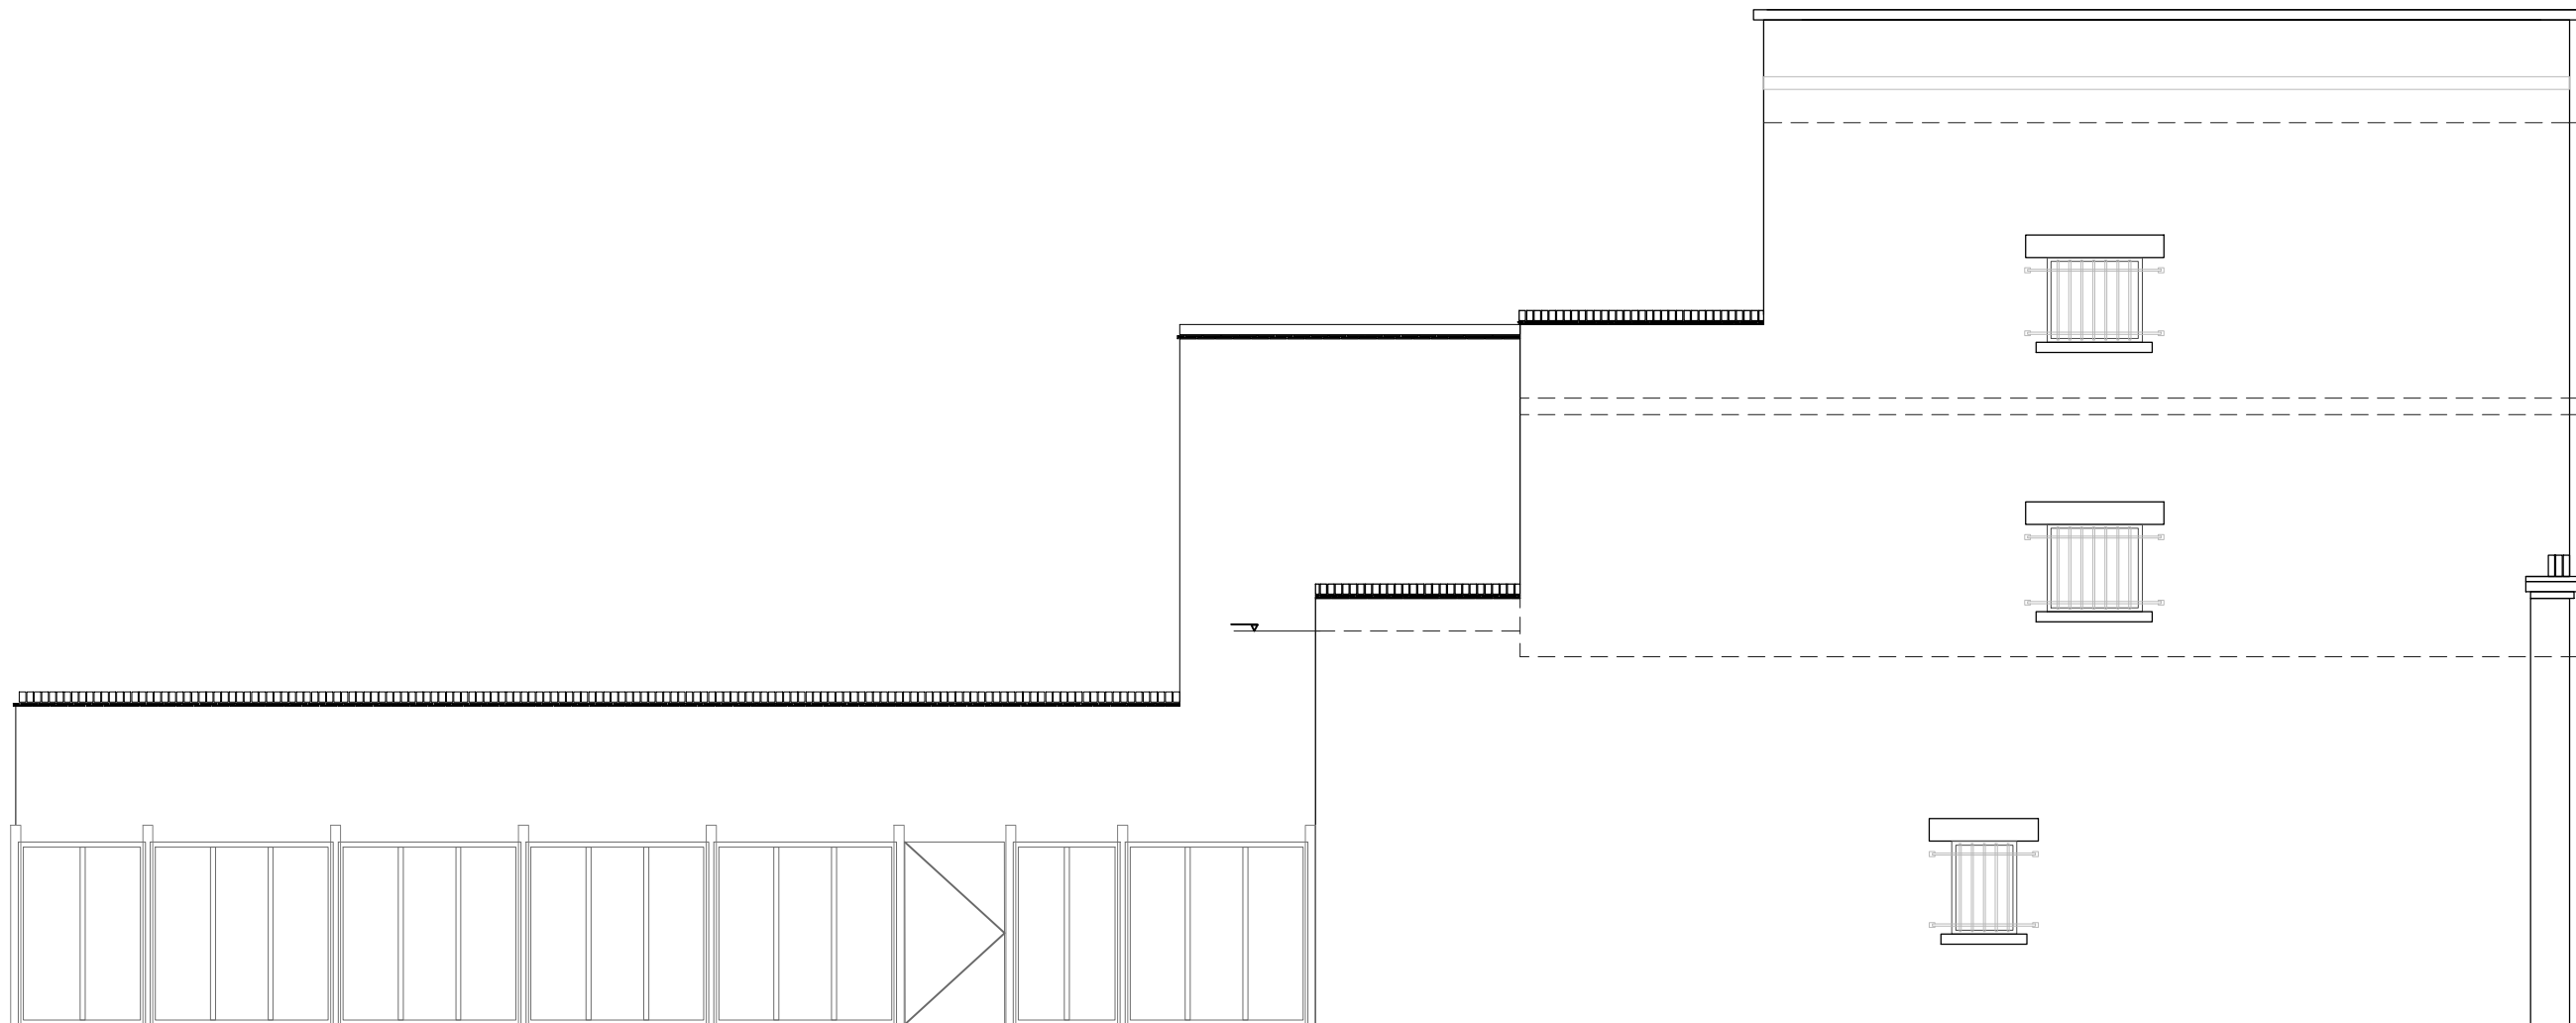

Magrun Ltd.
 39 Lower Kenwood Ave
 Enfield
 EN2 7LT
 t: + 44 7930 360 535
 e: info@magrun.com

Notes:
 Do not scale
 Use figurative dimension only

EXISTING LEFT HAND SIDE
 ELEVATION

| | | |
|---|--------------------------|--------------------|
| Client: Magrun Ltd | | |
| Site: Old Halifax 57 Ballards Ln Finchley Central London N3 1XP | | |
| Drawing Title: Old Halifax - Studio 01 Rev A - Existing Left Side | | |
| Drawing No: 112-O.H.F-S1-2023 | | |
| View: Elevation | Scale: 1:75@A3 | |
| Date: 02/10/2023 | Drawn By: AK | |
| Drawing Status: For Planning | Revision: A | Page: 04 |