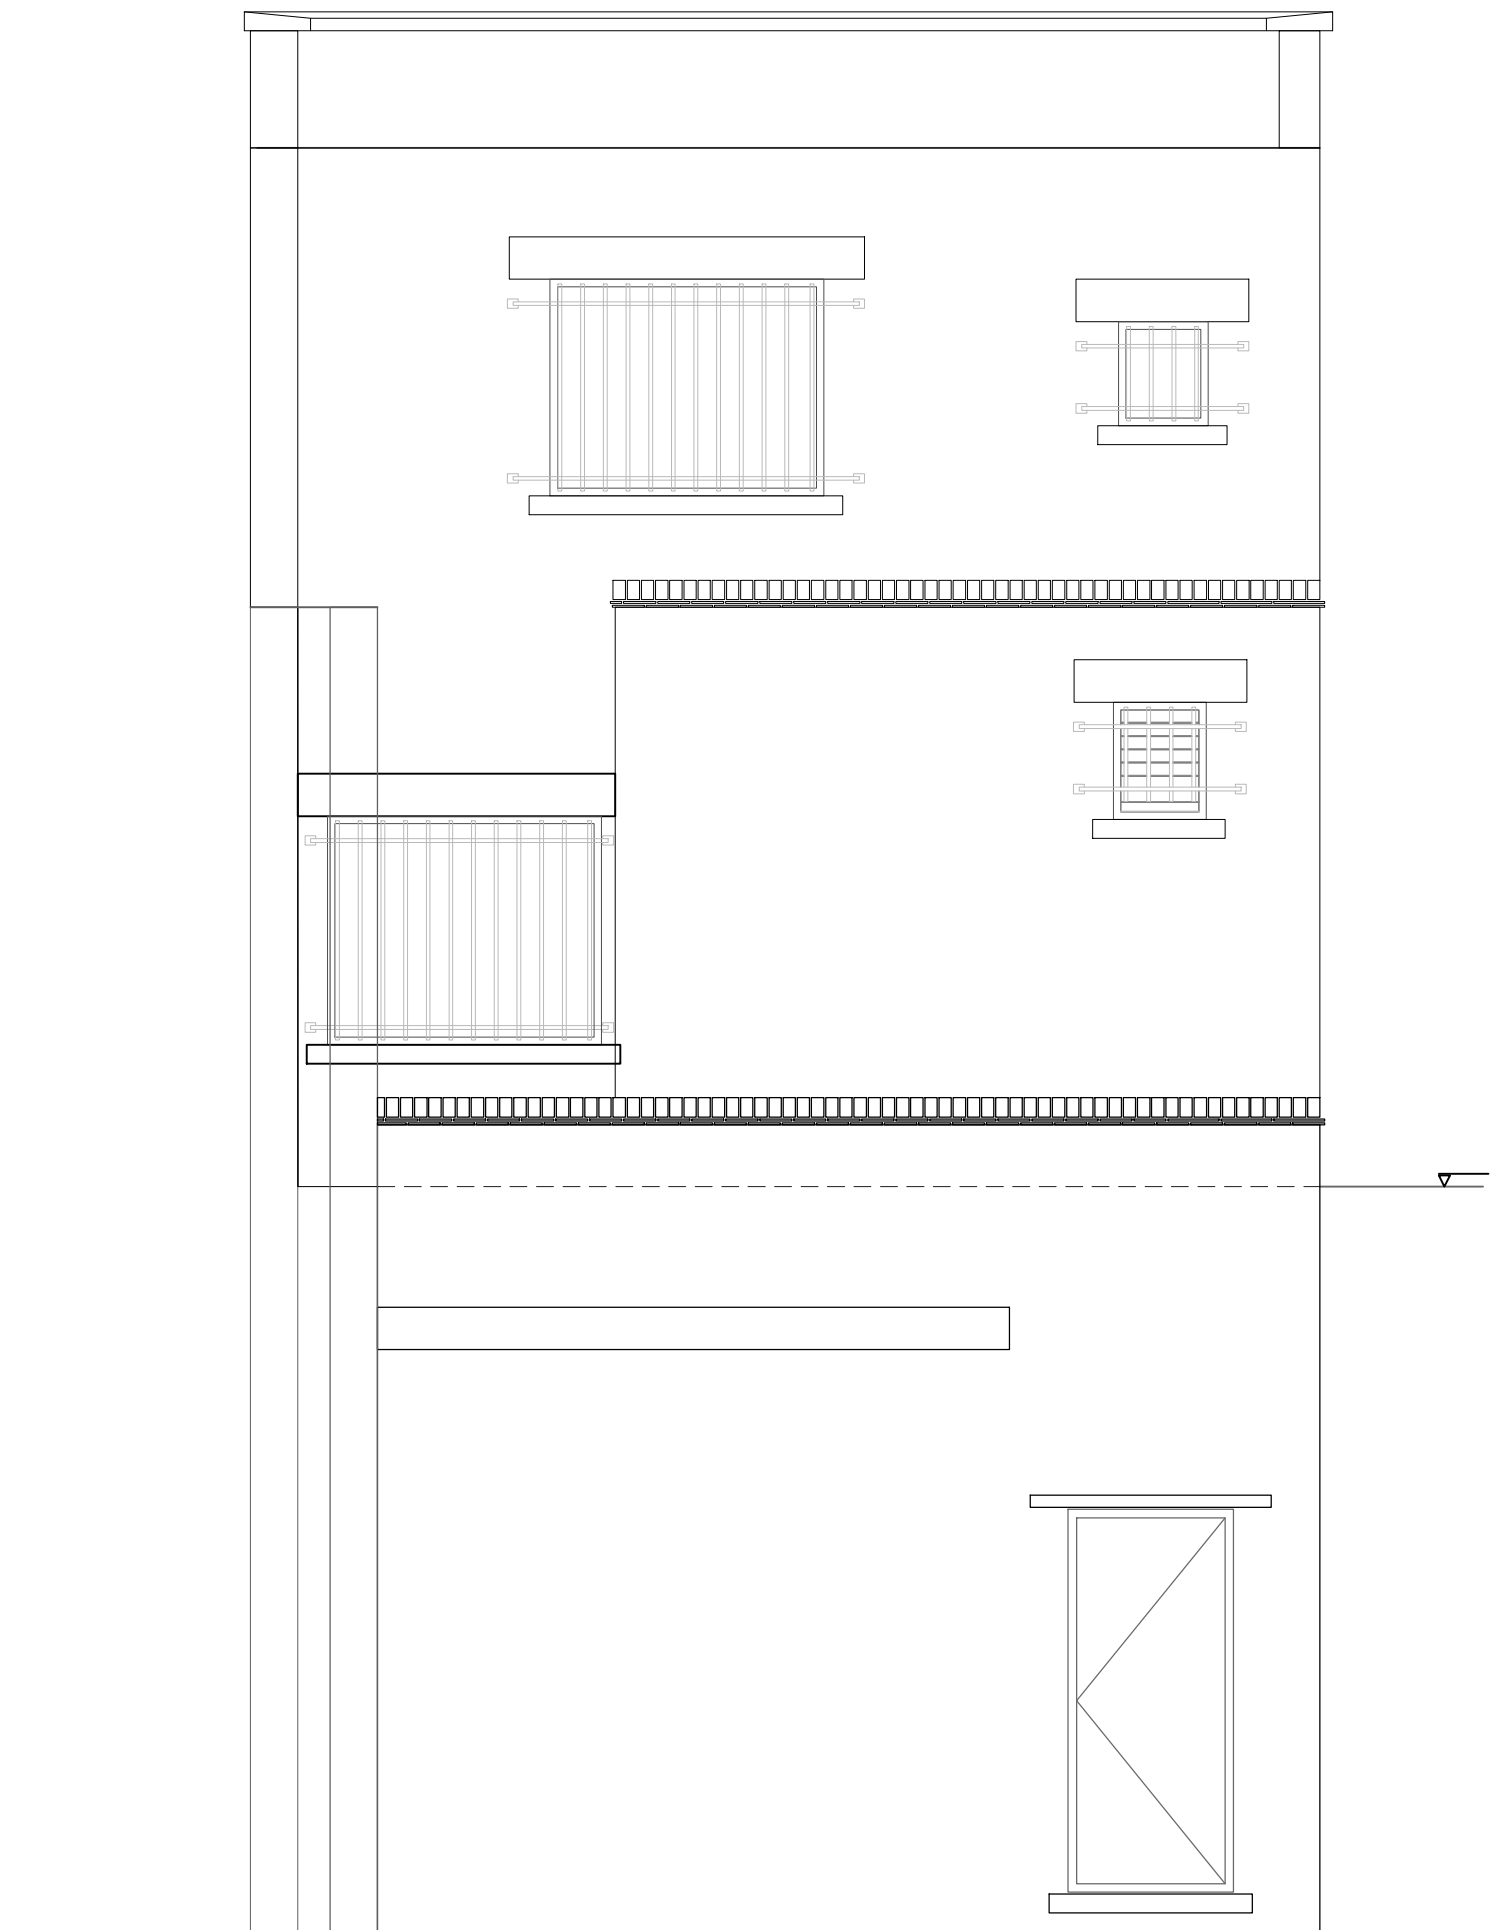

Magrun Ltd.
39 Lower Kenwood Ave
Enfield
EN2 7LT
t: + 44 7930 360 535
e: info@magrun.com

Notes:
Do not scale
Use figurative dimension only

EXISTING REAR ELEVATION

Client: Magrun Ltd		
Site: Old Halifax 57 Ballards Ln Finchley Central London N3 1XP		
Drawing Title: Old Halifax Studio 01 Rev A - Existing Rear		
Drawing No: 111-O.H.F-S1-2023		
View: Elevation	Scale: 1:40@A3	
Date: 02/10/2023	Drawn By: AK	
Drawing Status: For Planning	Revision: A	Page: 03