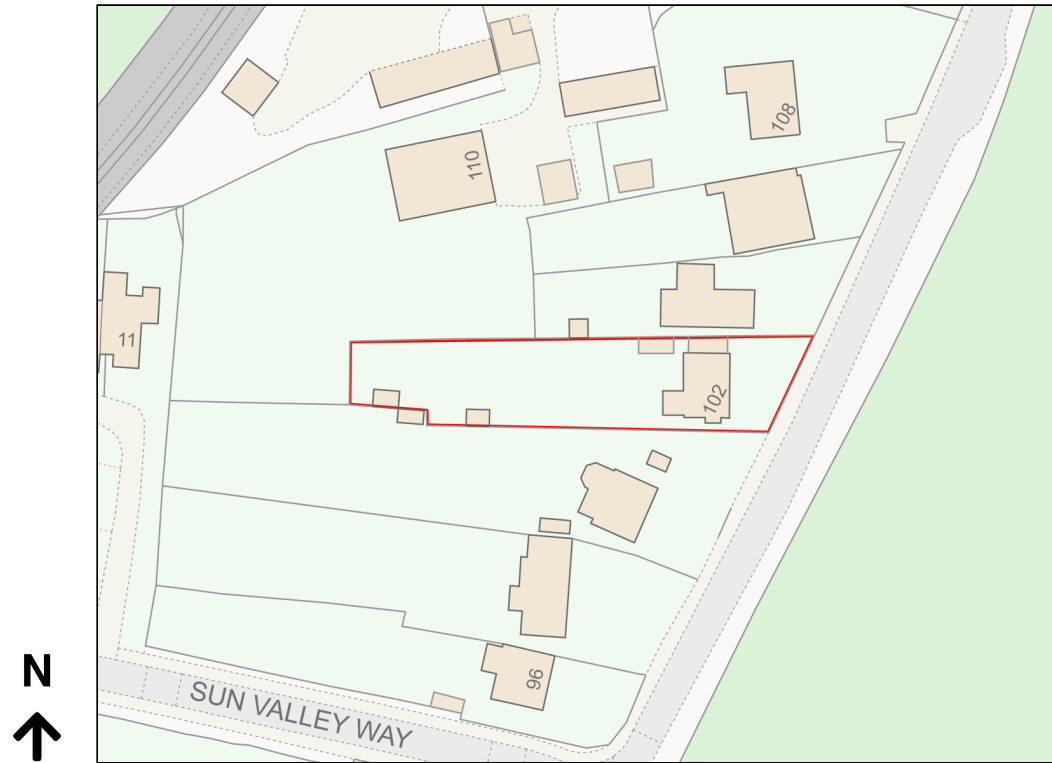

Location Plan

Site Address: 102, Sandwich Road, Eythorne, CT15 4DQ

Date Produced: 14-Nov-2023

Scale: 1:1250 @A4

Planning Portal Reference: PP-12593797v1