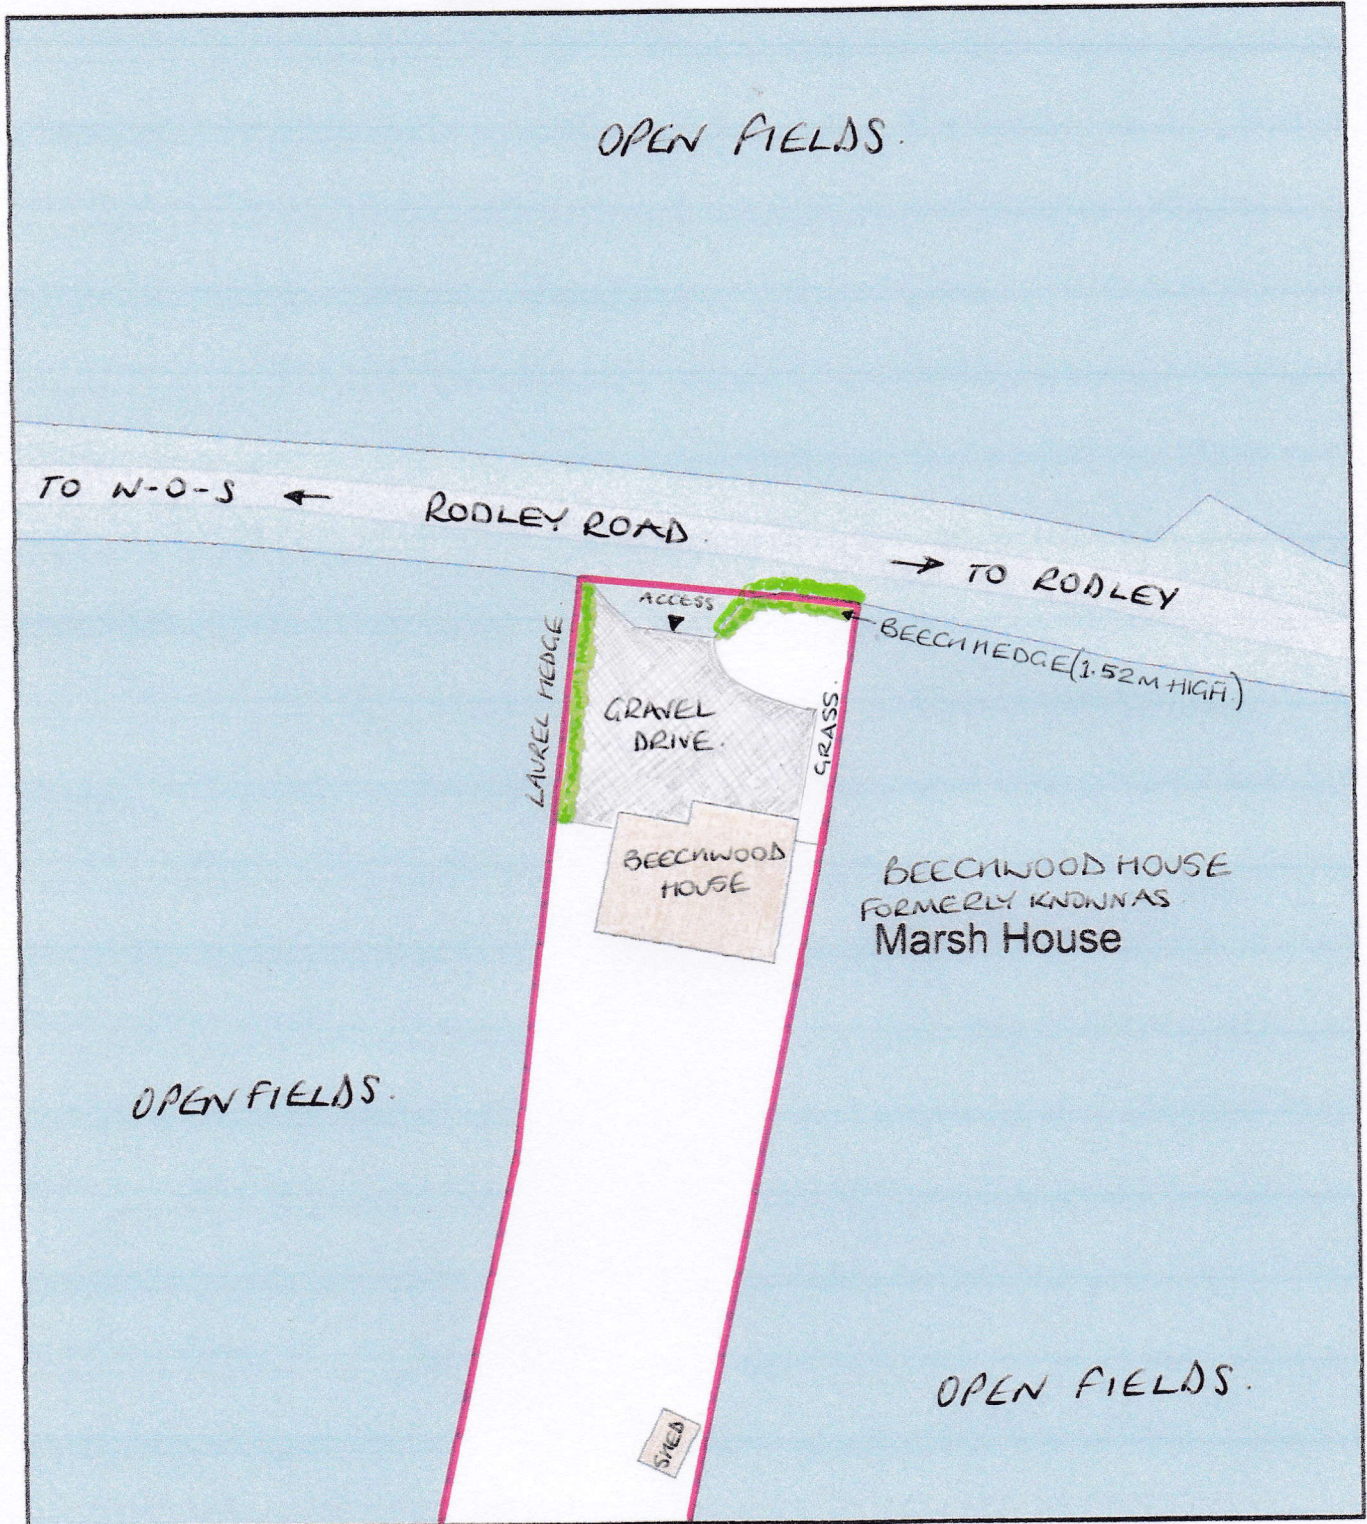

Beechwood House - Oak Framed Garage
EXISTING BLOCK PLAN.

Plan Produced for: Rachael Cook
Date Produced: 08 Nov 2023
Plan Reference Number: TQRQM23312201031200
Scale: 1:500 @ A4