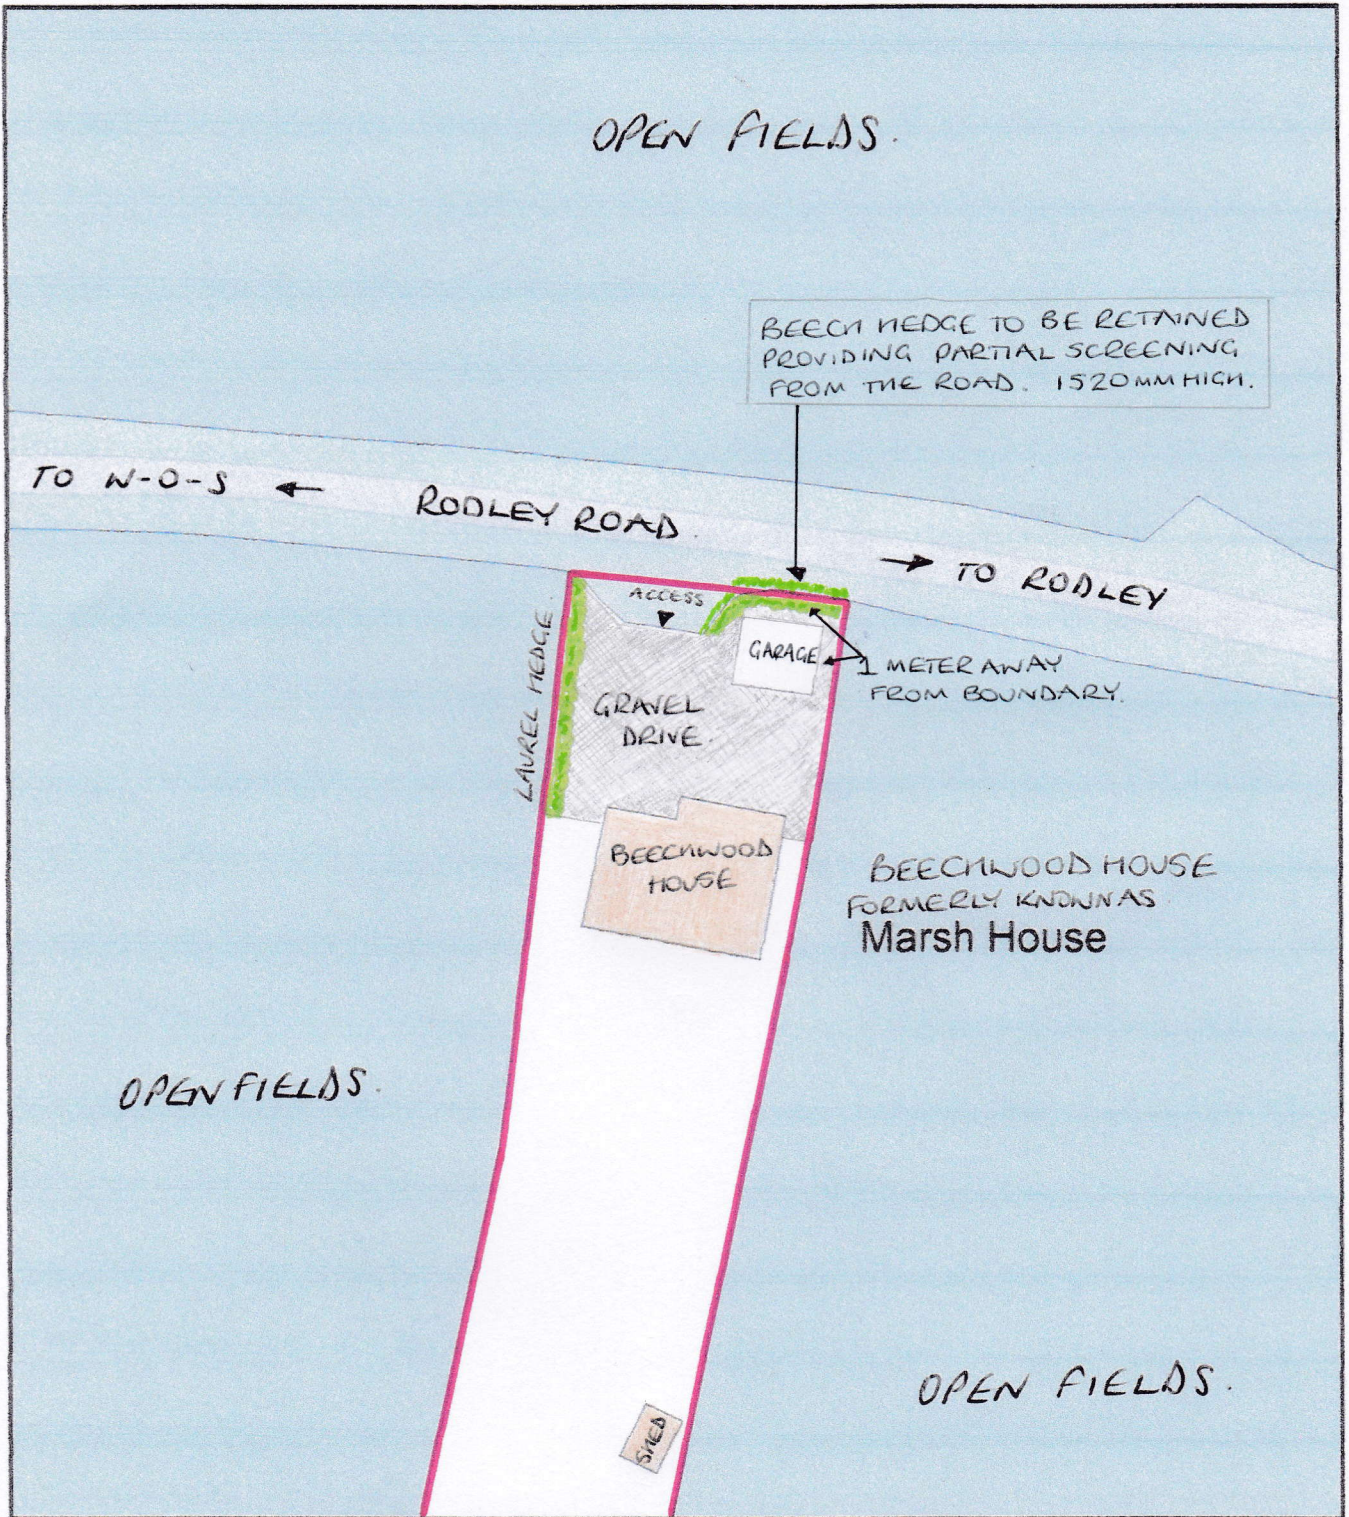

Beechwood House - Oak Framed Garage
PROPOSED BLOCK PLAN.

Plan Produced for: Rachael Cook

Date Produced: 08 Nov 2023

Plan Reference Number: TQRQM23312201031200

Scale: 1:500 @ A4