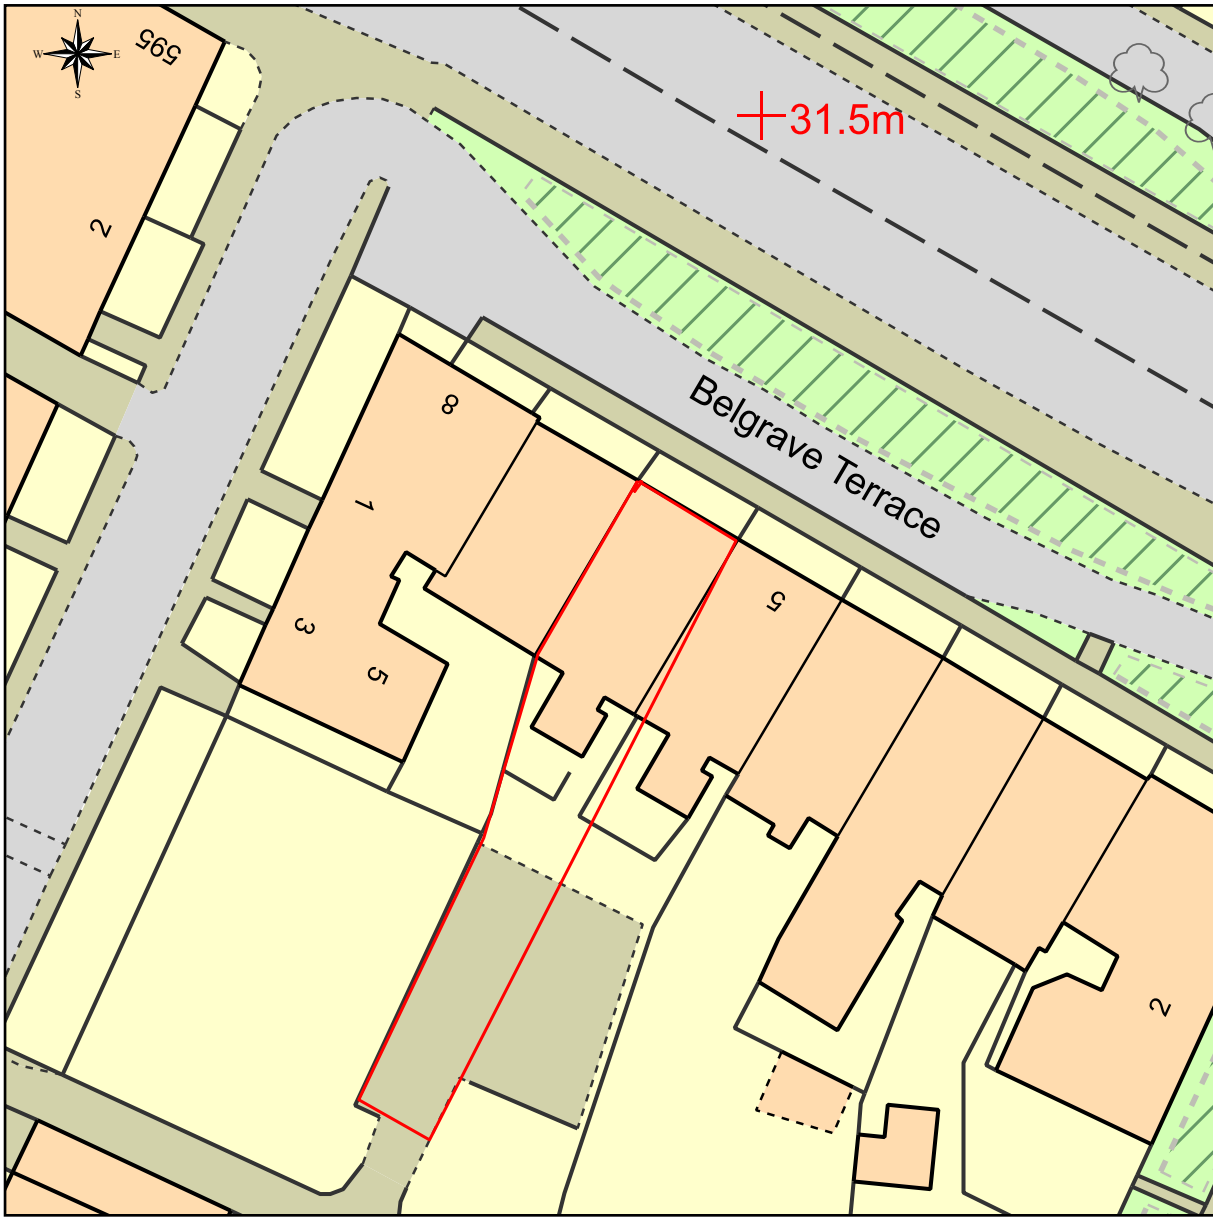

Site Plan/Block Plan near G12 8JD

This Plan includes the following Licensed Data: OS MasterMap Colour PDF Site Plan/Block Plan by the Ordnance Survey National Geographic Database and incorporating surveyed revision available at the date of production. Reproduction in whole or in part is prohibited without the prior permission of Ordnance Survey. The representation of a road, track or path is no evidence of a right of way. The representation of features, as lines is no evidence of a property boundary. © Crown copyright and database rights, 2021. Ordnance Survey 0100031673

0m 5m 10m 15m 20m 25m 30m 35m 40m

Scale: 1:500, paper size: A4