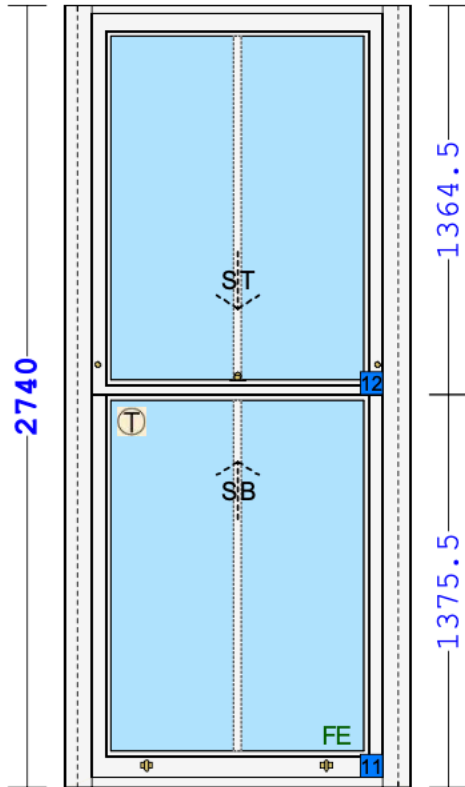

10 / W1 1240 x 2740mm(Overall)

1050 x 2710mm (Daylight)