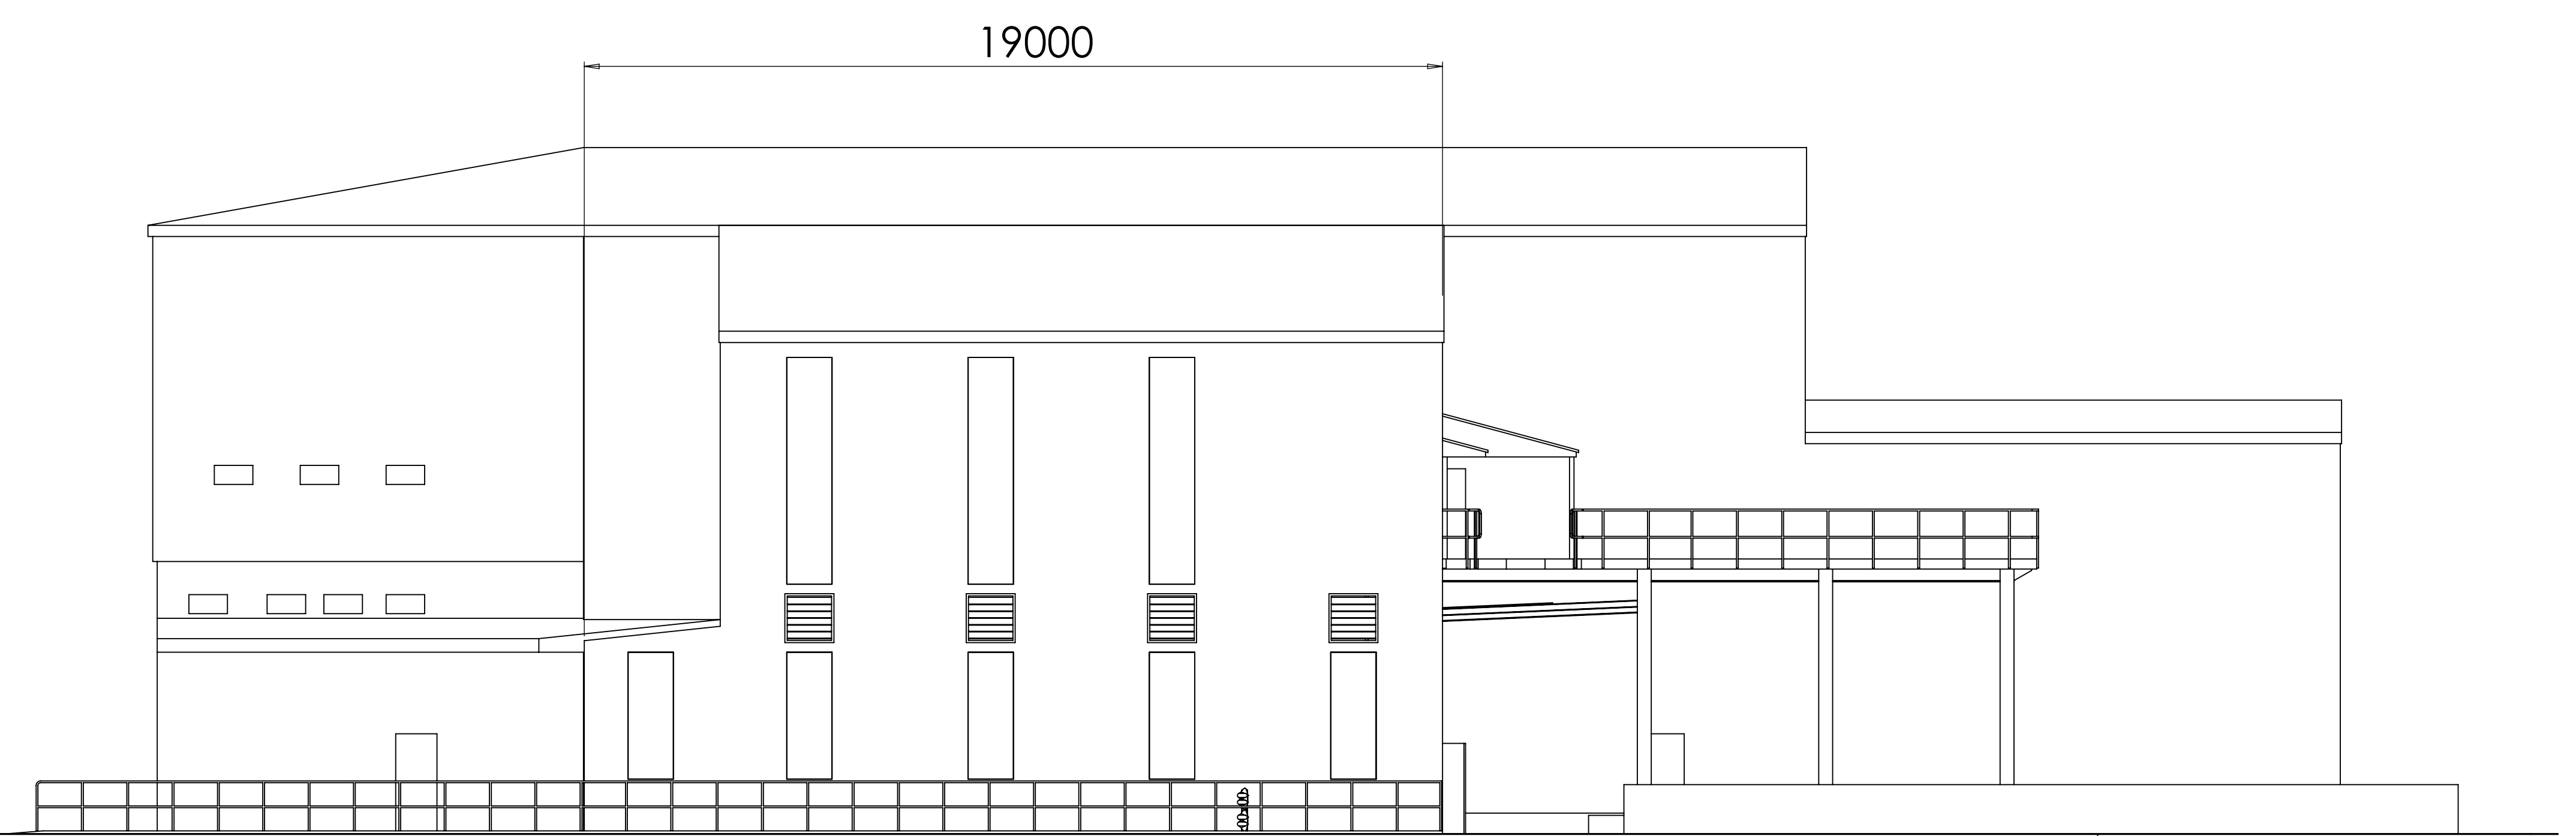

SOUTH ELEVATION

NOTES.

SCOTT BADER COMPANY LIMITED
WOLLSATON
NORTHAMPTONSHIRE
NN29 7RL

TITLE:
CRESTAPOL PLANT LAYOUT

DRG NO:	SITE	AREA	PROCESS	NUMBER	REVISION
A0	WW-ZZJ-1466804				11

DRAWN
MSC
DATE
09/09/22
SCALE:
1:100
SHEET
1 OF 1
REVISION