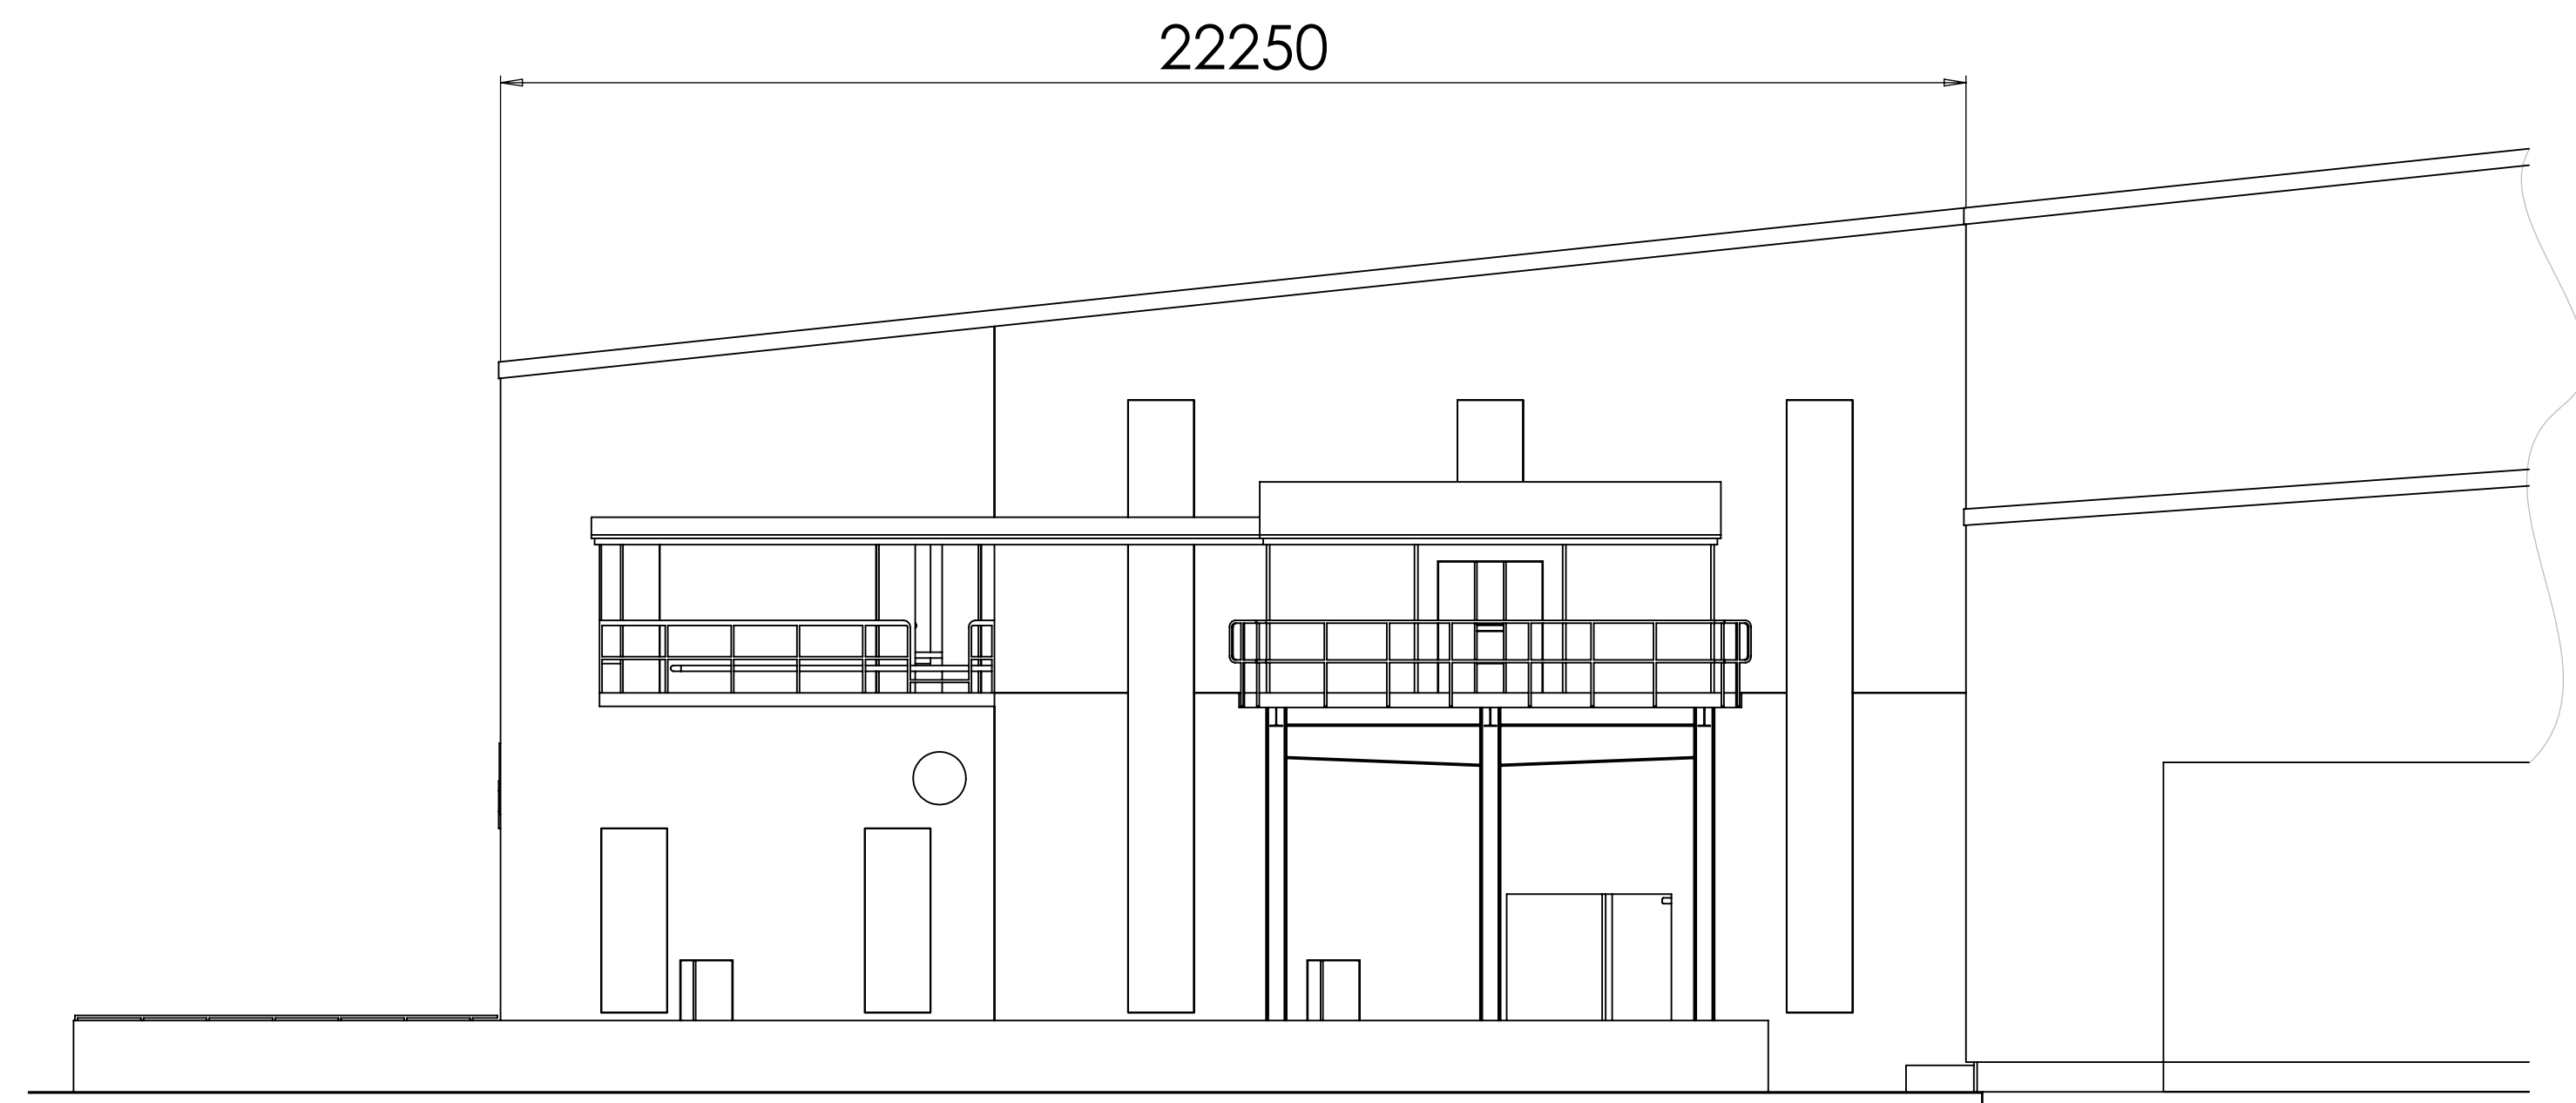

PLAN VIEW

EAST ELEVATION