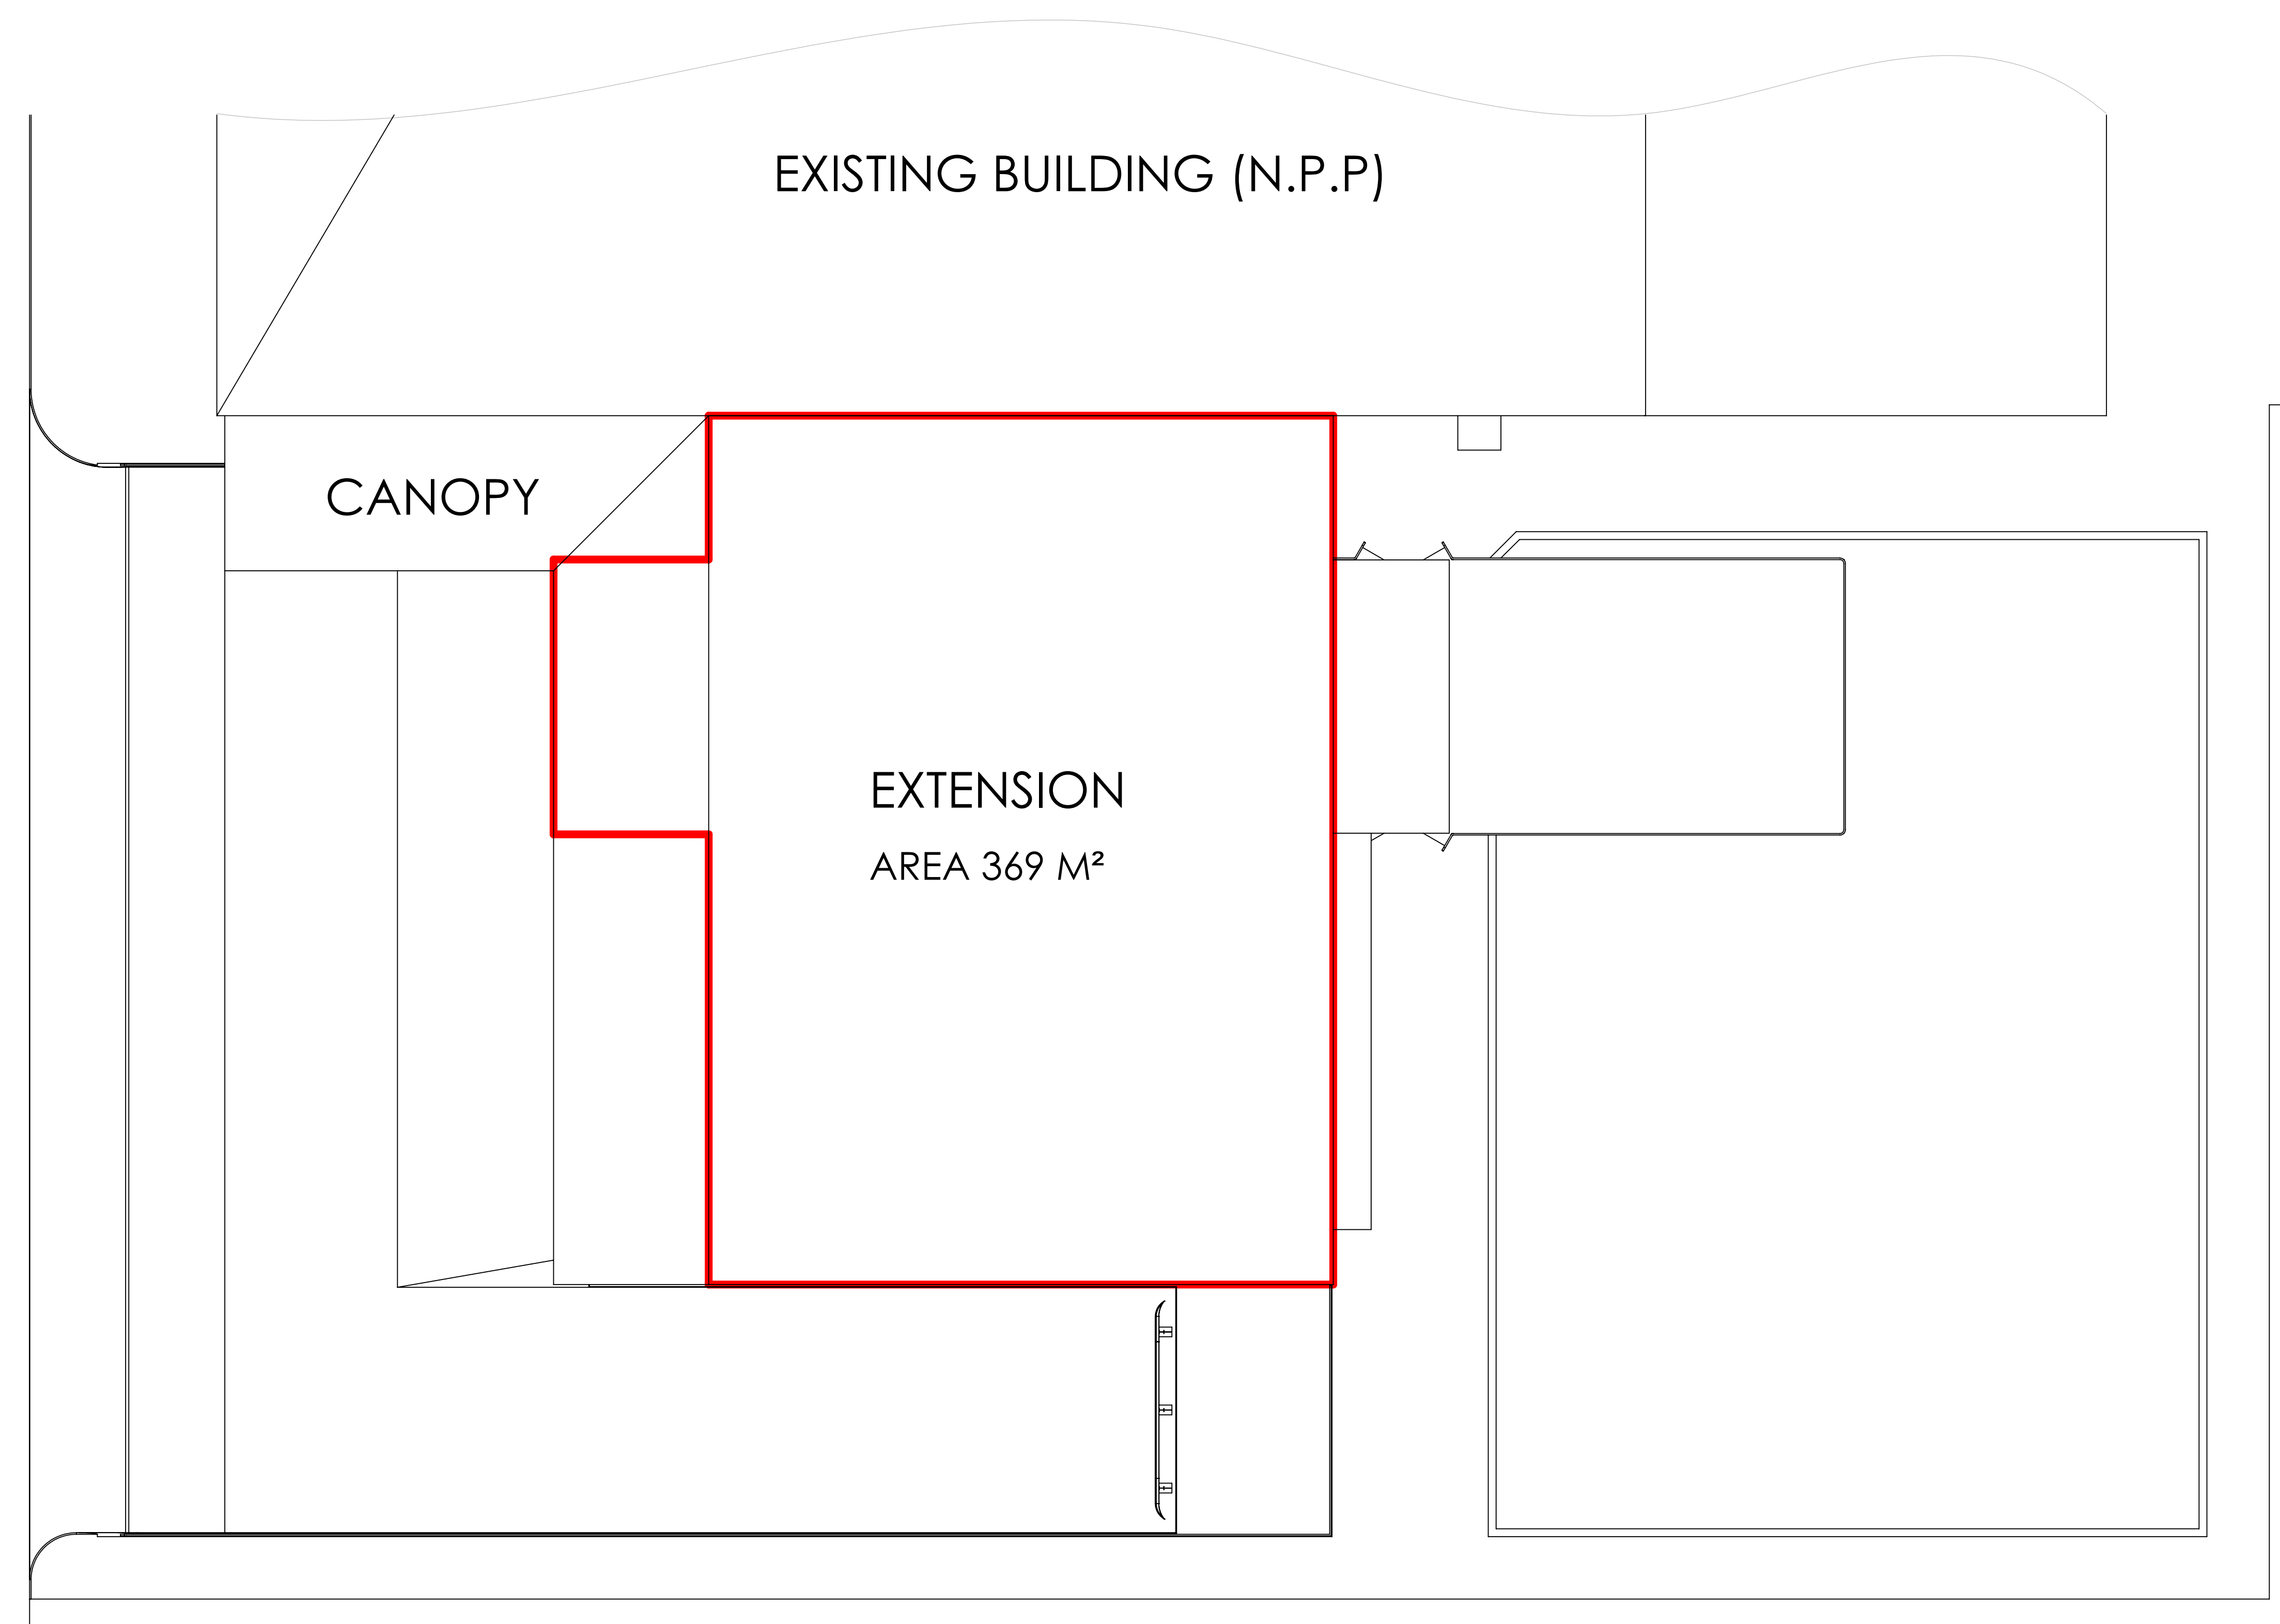

PLAN VIEW

EAST ELEVATION