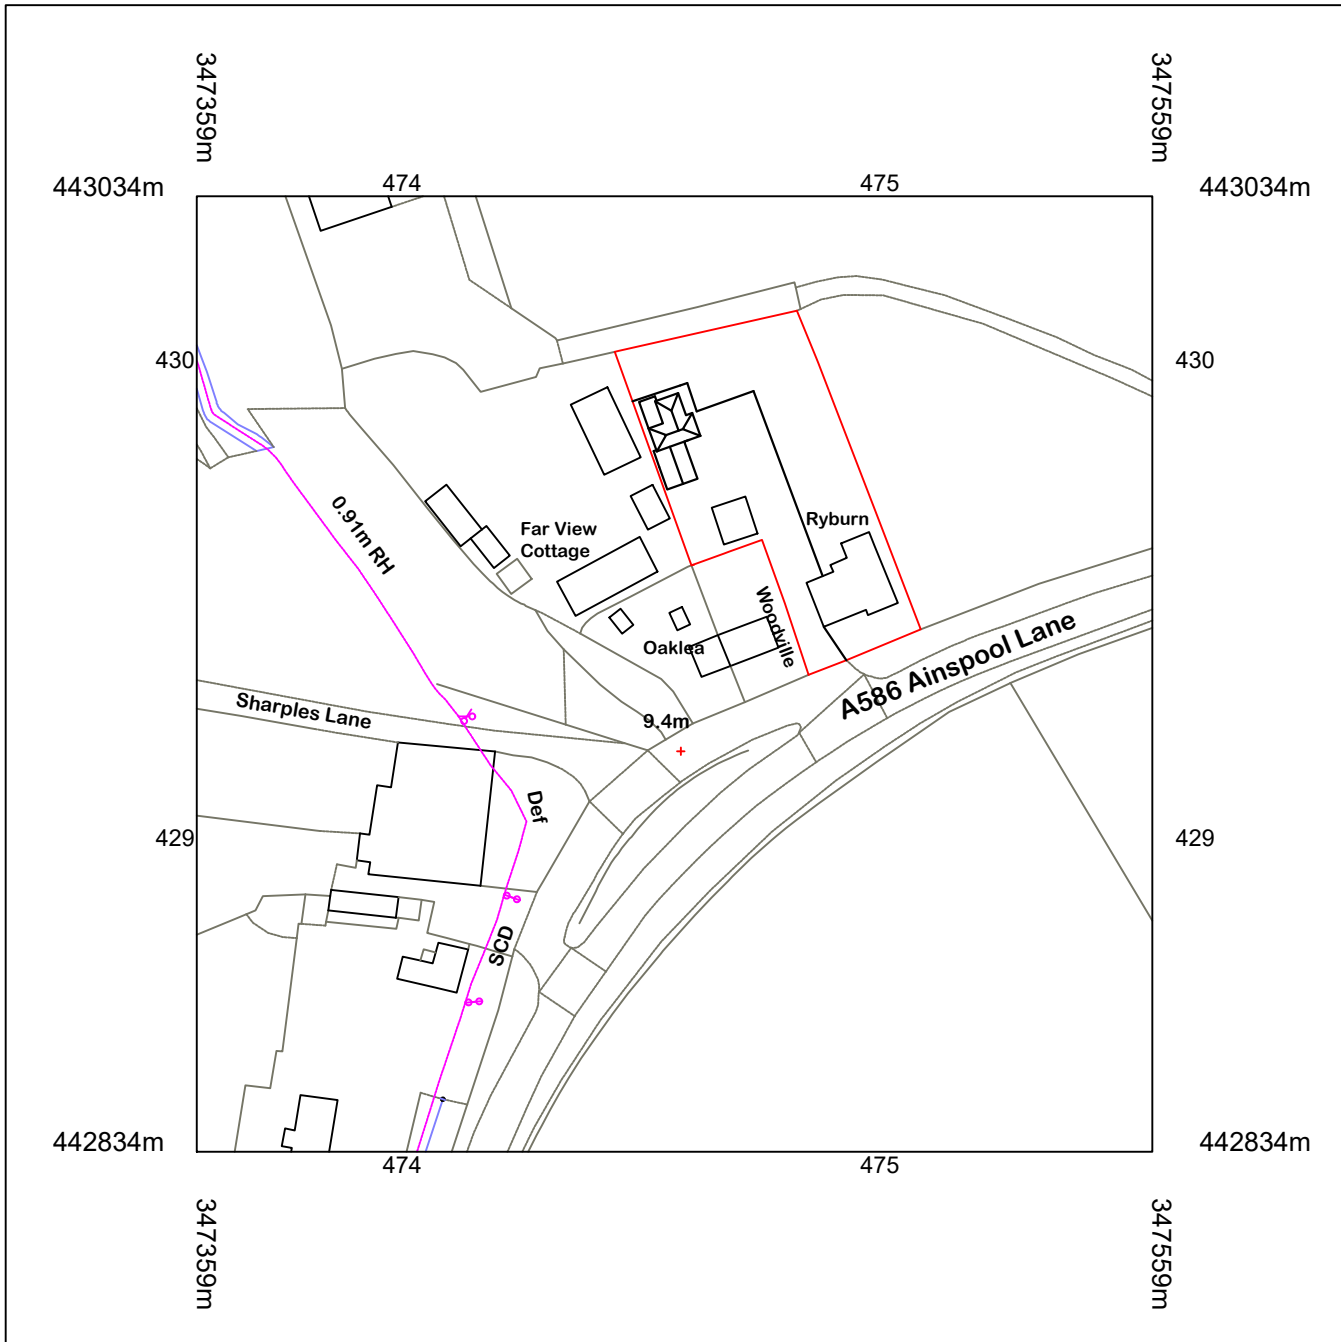

Stanfords VectorMap

Scale 1:2500

**Building to the north of Ryburn,
Tarnacre Lane (A586), Preston,
PR3 0TB**

X: 347461 Y: 442988