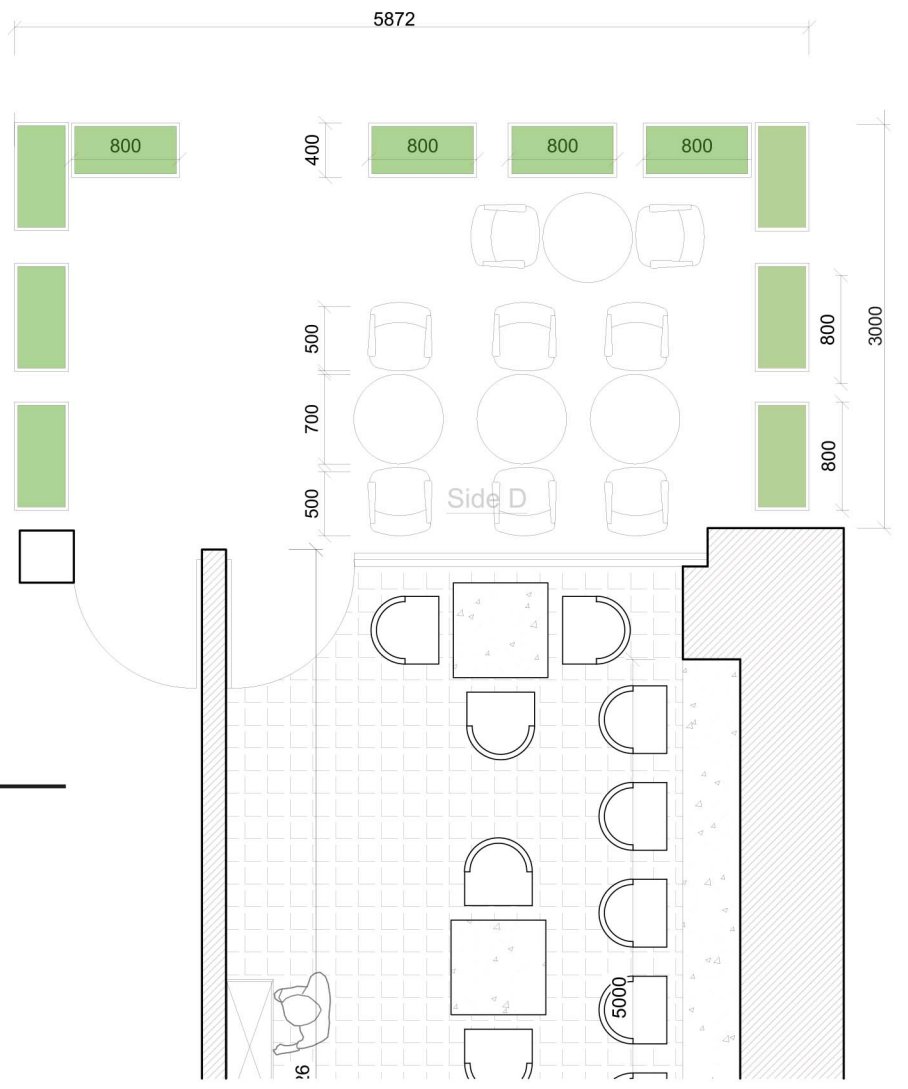

PROPOSED FACADE

OUTDOOR PLAN

Scale 1:100