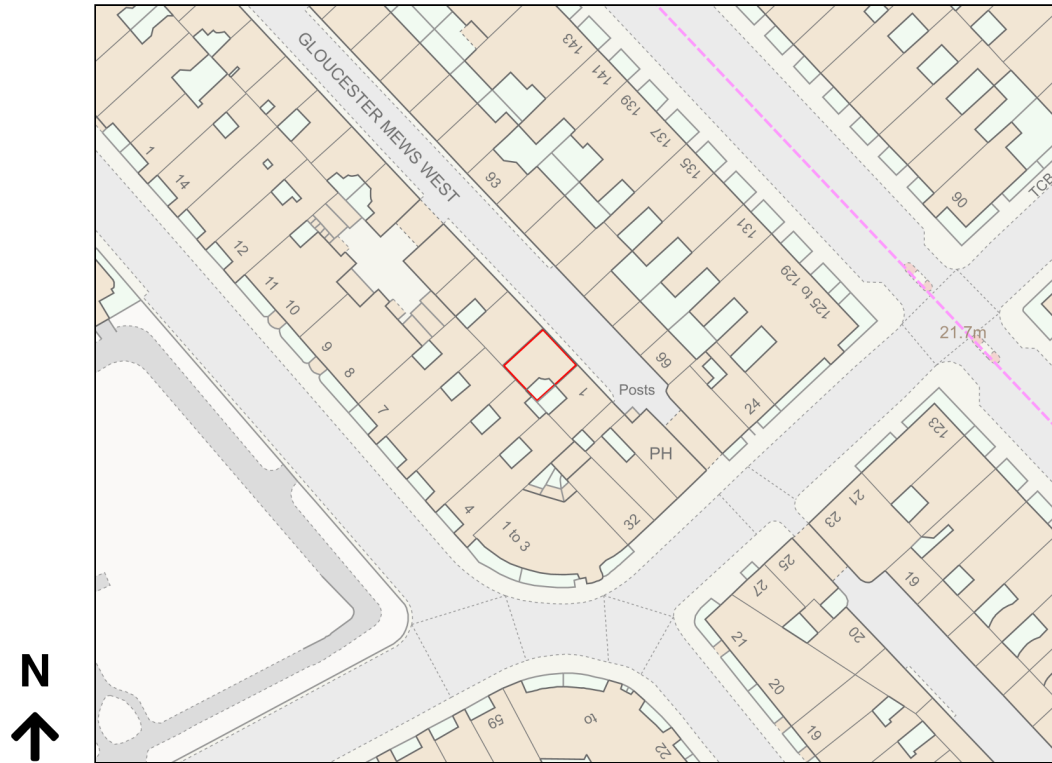

Location Plan

Site Address: 2, Gloucester Mews West, London, W2 6DY

Date Produced: 20-Nov-2023

Scale: 1:1250 @A4

Planning Portal Reference: PP-12612336v1