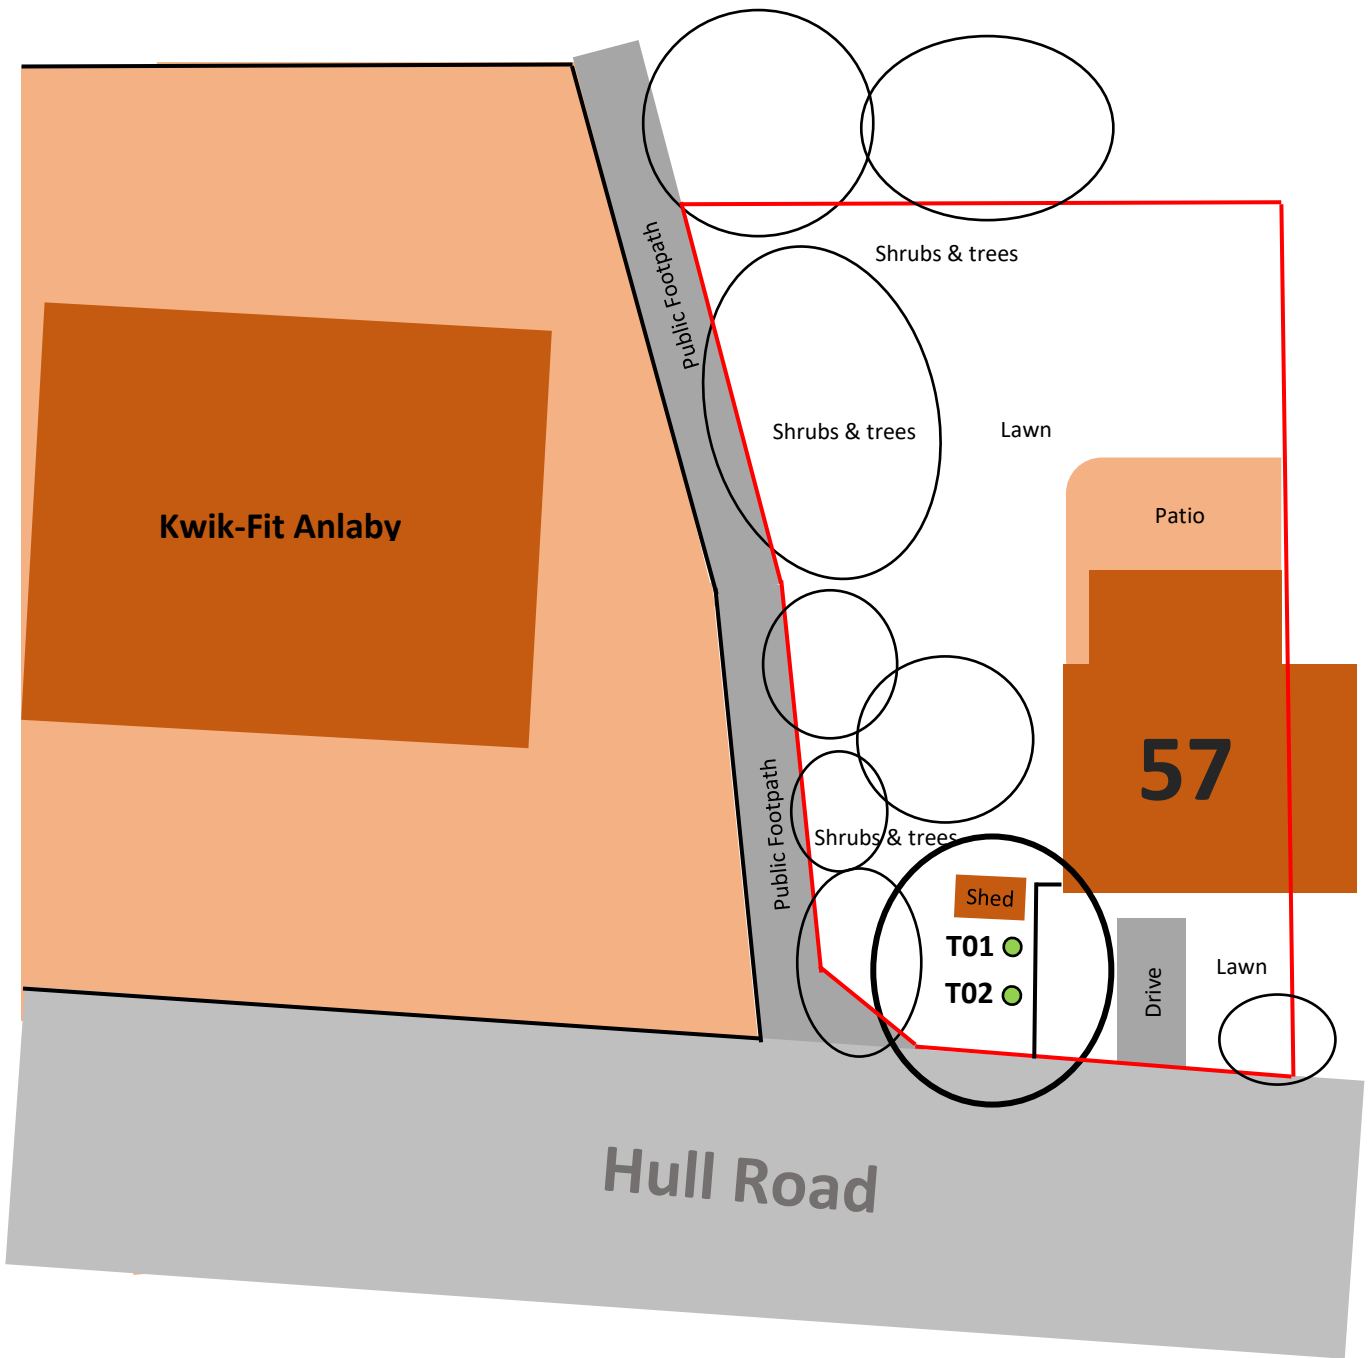

57 Hull Road Anlaby TPO Ref 239 G1

Scale: NOT TO SCALE

57 Hull Rd, Anlaby,

HU10 6SR

TPO Ref 239: G1 (2 of 4
Sycamore listed)

Access Tree Care

07872 606169