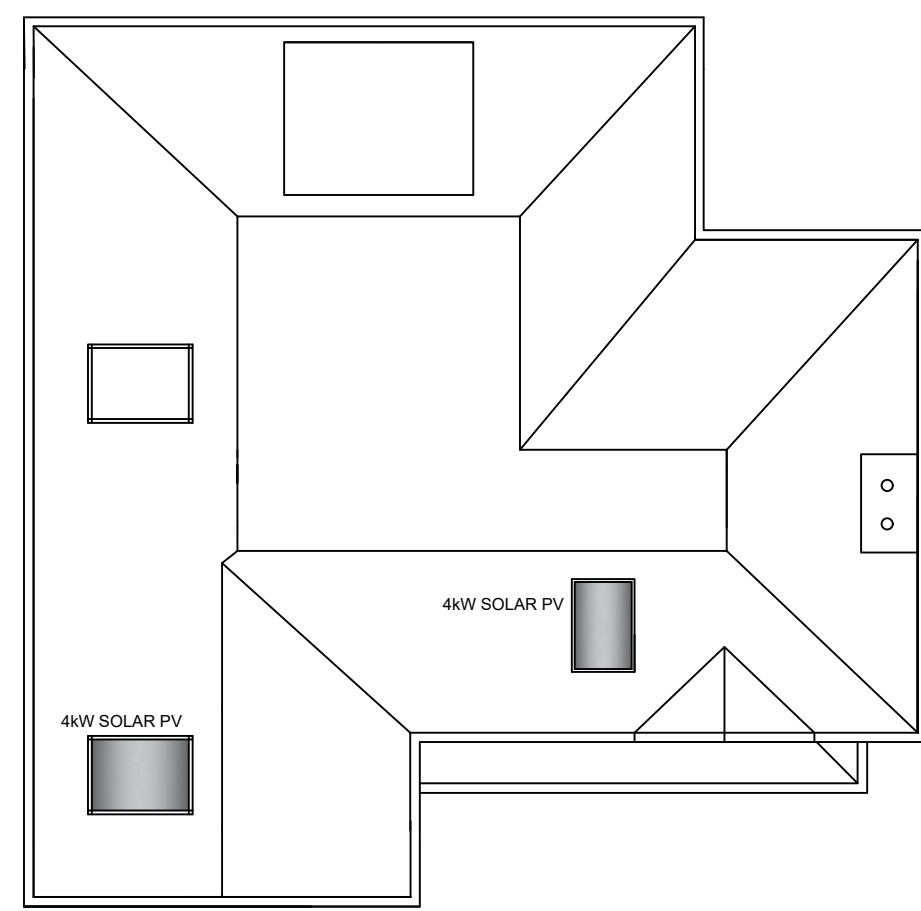

SCALE - 1 : 100.

PROPOSED LOFT PLAN

PROPOSED ROOF PLAN

M C S DESIGN Architectural Services Millennium Creative Services Design 53 Westmead, Windsor, SL4 3NN	
mob: 07989319224 tel: 01753 869117 fax: 01753 869117 www.mcsdesignservices.co.uk email: info@mcsdesignservices.co.uk	
client	MR. PARMJIT GREWAL
site	12 WINKFIELD ROAD, WINDSOR, SL4 4BG
project	DEMOLITION OF EXISTING TO ERECT 4 BEDROOM DETACHED DWELLING
title	PROPOSED LOFT AND ROOF PLANS
status	FULL PLANNING PERMSSION
drawing number	GREWAL/PLAN/004
scale	1:100 @ A3
drawn	Kaleem Janjua B.Arch.
date	15th November 2023
revision	