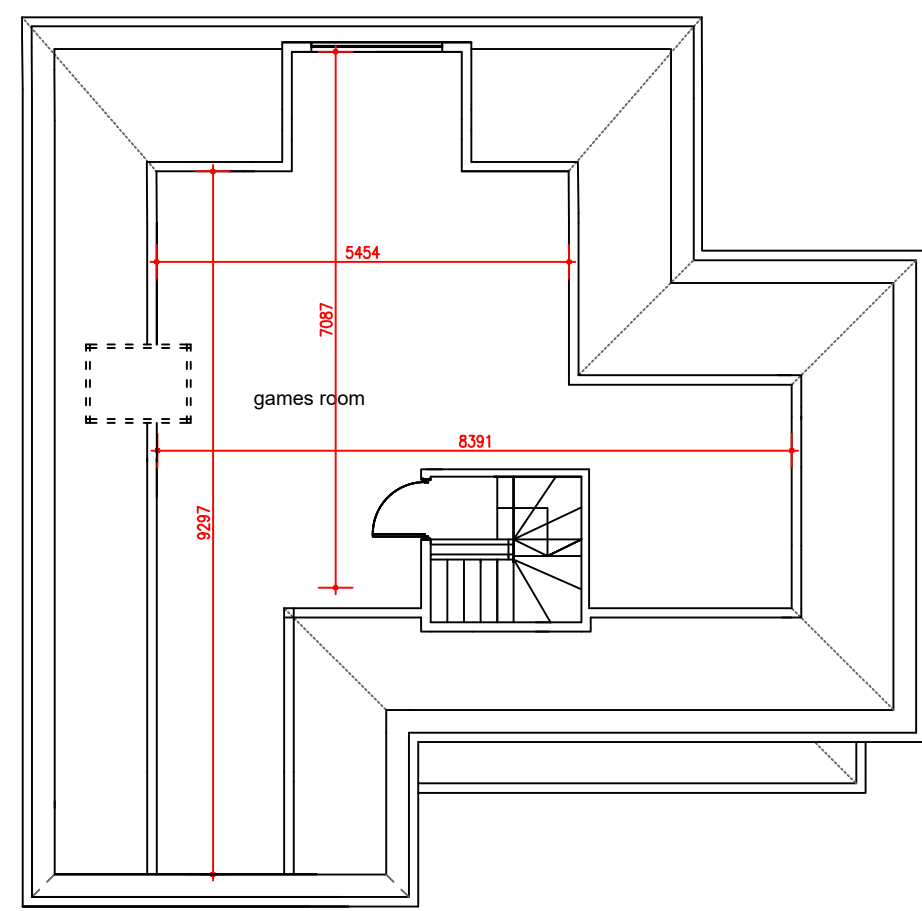

SCALE - 1 : 100.

PROPOSED LOFT PLAN

PROPOSED ROOF PLAN

M C S DESIGN Architectural Services Millennium Creative Services Design 53 Westmead, Windsor, SL4 3NN	
mob: 07989319224 tel: 01753 869117 fax: 01753 869117 www.mcsdesignservices.co.uk email: info@mcsdesignservices.co.uk	
client	MR. PARMJIT GREWAL
site	12 WINKFIELD ROAD, WINDSOR, SL4 4BG
project	DEMOLITION OF EXISTING TO ERECT 4 BEDROOM DETACHED DWELLING
title	PROPOSED LOFT AND ROOF PLANS
status	FULL PLANNING PERMSSION
drawing number	GREWAL/PLAN/004
scale	1:100 @ A3
drawn	Kaleem Janjua B.Arch.
date	15th November 2023
revision	